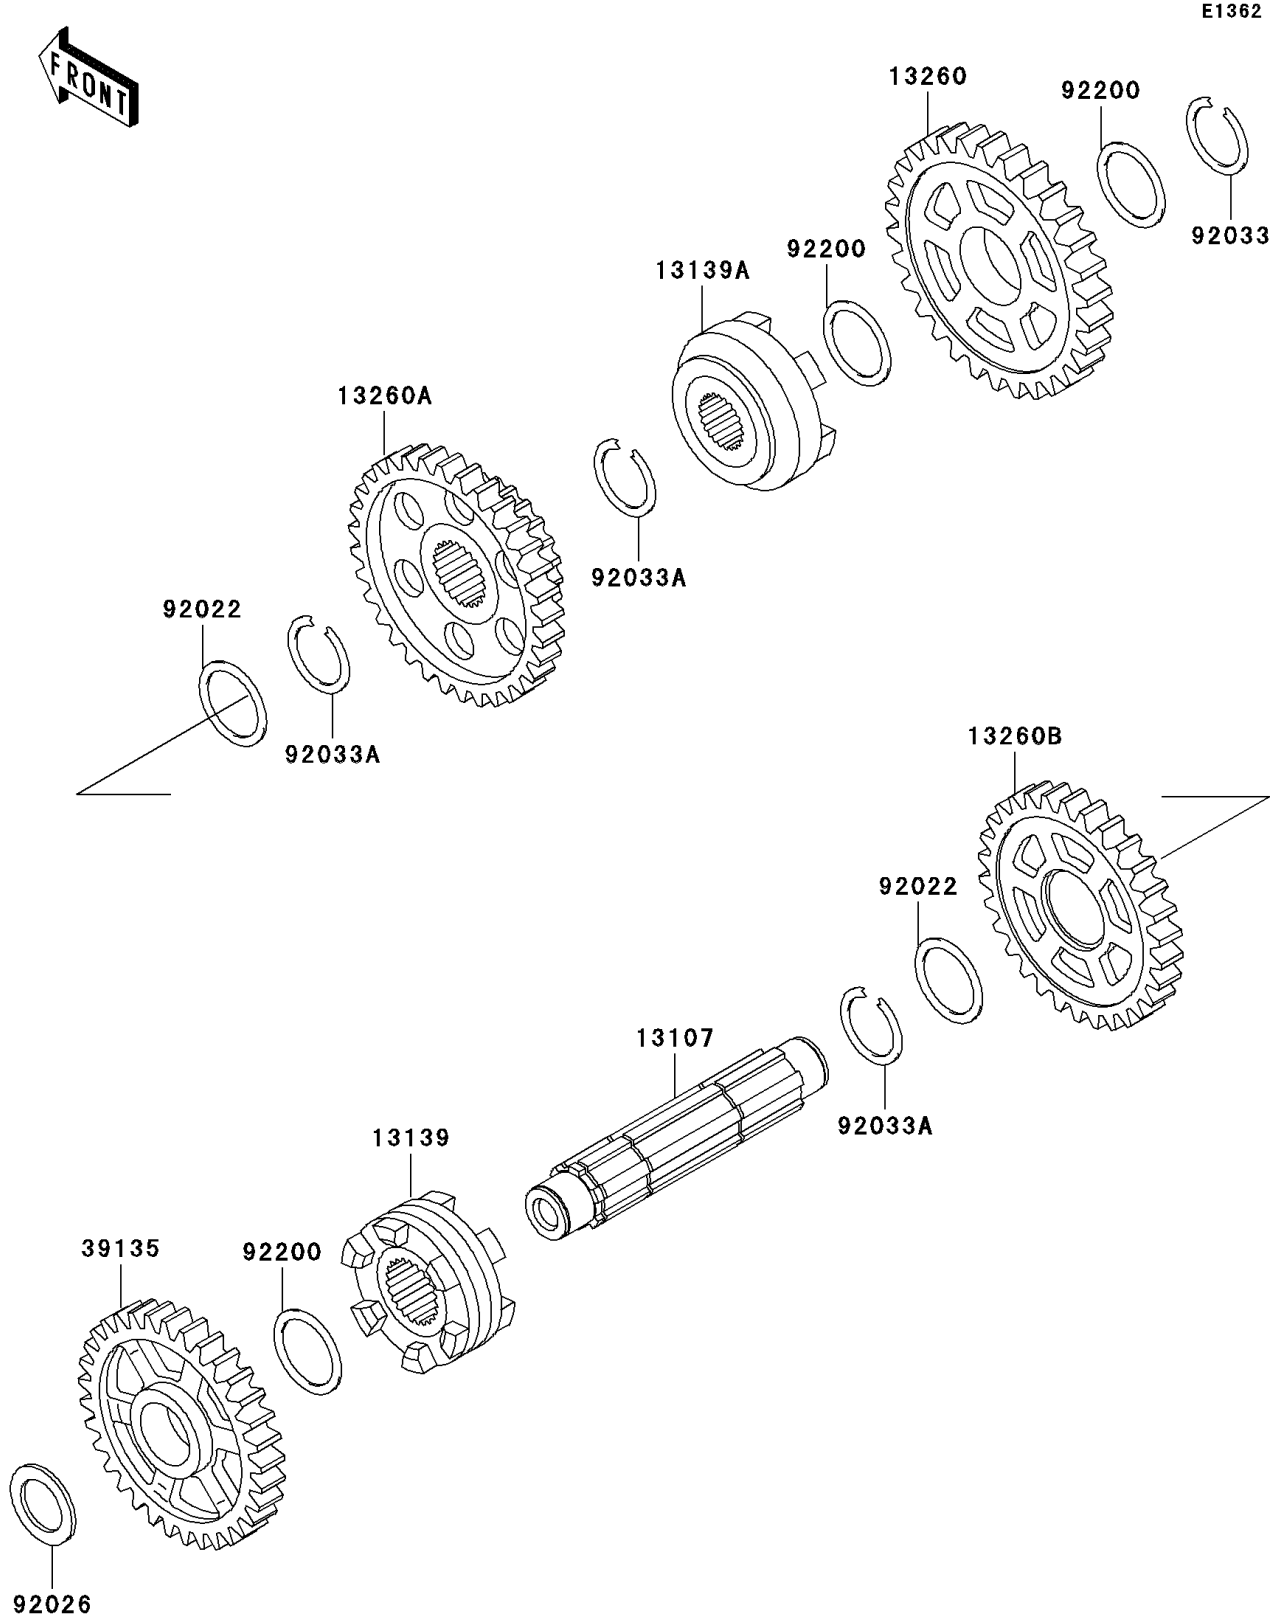

2001 Prairie 400 PARTS DIAGRAM

Gear Change Drum/Shift Fork(s)

2001 Prairie 400 PARTS LIST

Gear Change Drum/Shift Fork(s)

ITEM NAME	PART NUMBER	QUANTITY
SHAFT,IDLER (Ref # 13107)	13107-1413	1
SHIFTER,FORWARD HI&REVERSE (Ref # 13139)	13139-1084	1
SHIFTER,FORWARD LOW (Ref # 13139A)	13139-1088	1
GEAR,FORWARD LOW,49T (Ref # 13260)	13260-1734	1
GEAR,IDLE SHAFT,36T (Ref # 13260A)	13260-1735	1
GEAR,FORWARD HIGH,42T (Ref # 13260B)	13260-1737	1
SPROCKET-DRIVEN,REVERSE,42T (Ref # 39135)	39135-1058	1
WASHER,28.1X34X1.0 (Ref # 92022)	92022-1731	2
SPACER,20.3X30X1.8 (Ref # 92026)	92026-1066	1
RING-SNAP,24MM (Ref # 92033)	92033-026	1
RING-SNAP,25.9X30.6X1.2 (Ref # 92033A)	92033-1037	3
WASHER,24.2X32X0.50 (Ref # 92200)	92200-1400	3