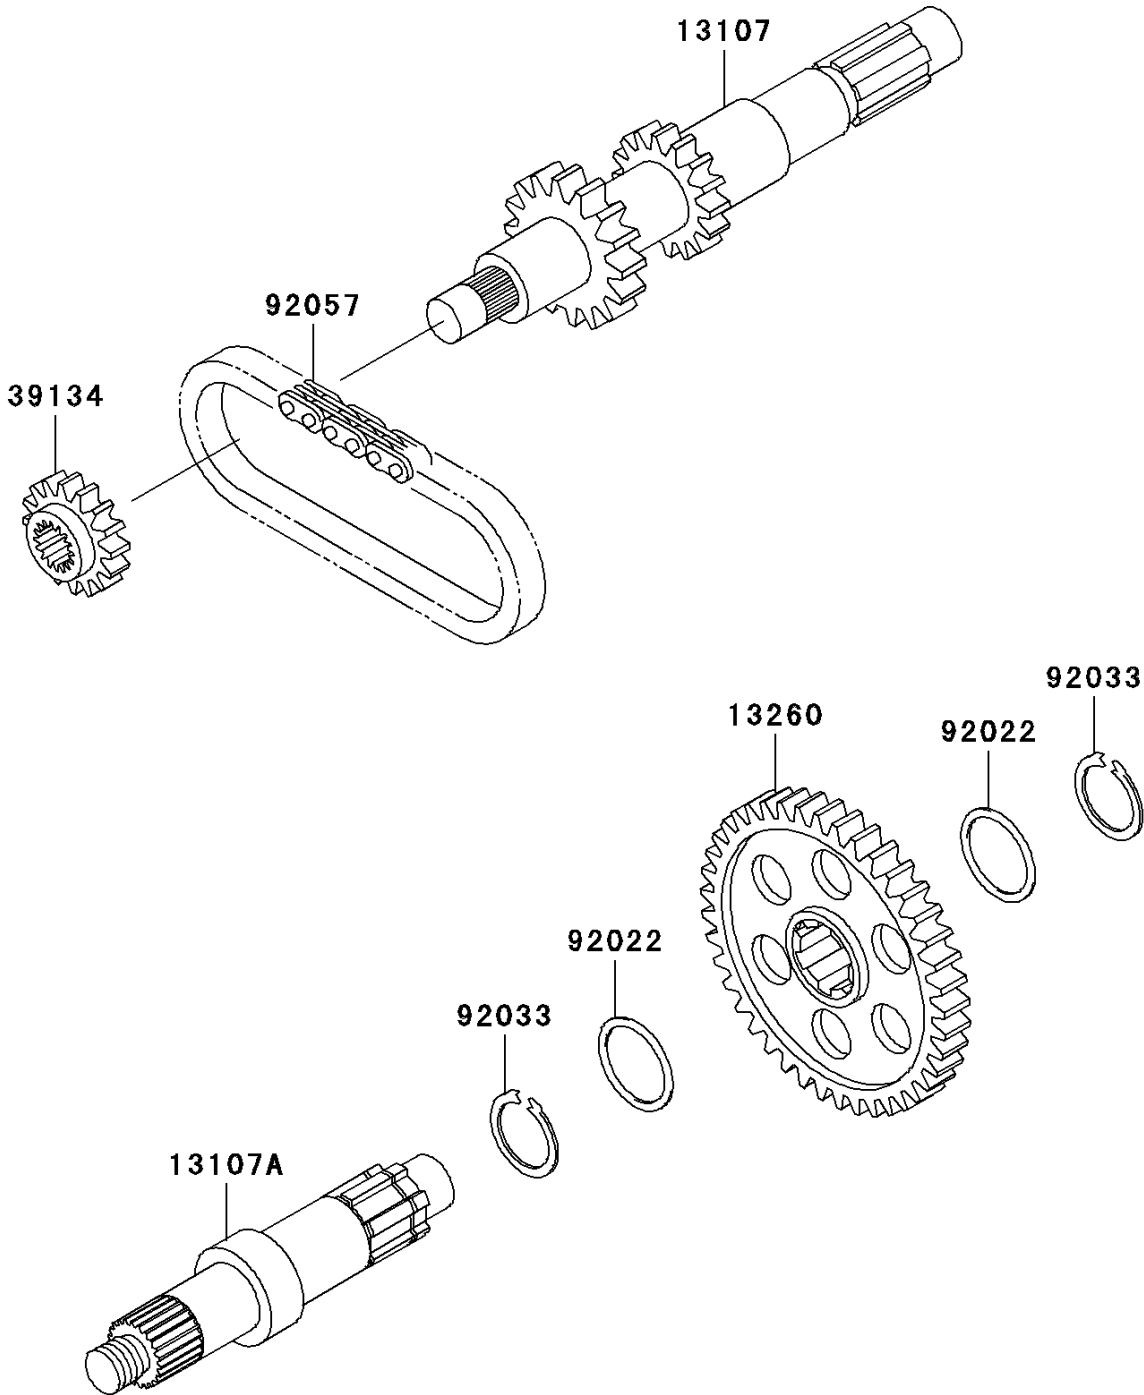

2001 Prairie 400 PARTS DIAGRAM

Transmission

E1361

2001 Prairie 400 PARTS LIST

Transmission

ITEM NAME	PART NUMBER	QUANTITY
SHAFT,INPUT (Ref # 13107)	13107-1395	1
SHAFT,OUTPUT (Ref # 13107A)	13107-1396	1
GEAR,OUTPUT,44T (Ref # 13260)	13260-1736	1
SPROCKET-DRIVE,REVERSE,19T (Ref # 39134)	39134-1060	1
WASHER,28.1X34X1.0 (Ref # 92022)	92022-1731	2
RING-SNAP,25.9X30.6X1.2 (Ref # 92033)	92033-1037	2
CHAIN,REVERSE,81RH2520-52 (Ref # 92057)	92057-1465	1