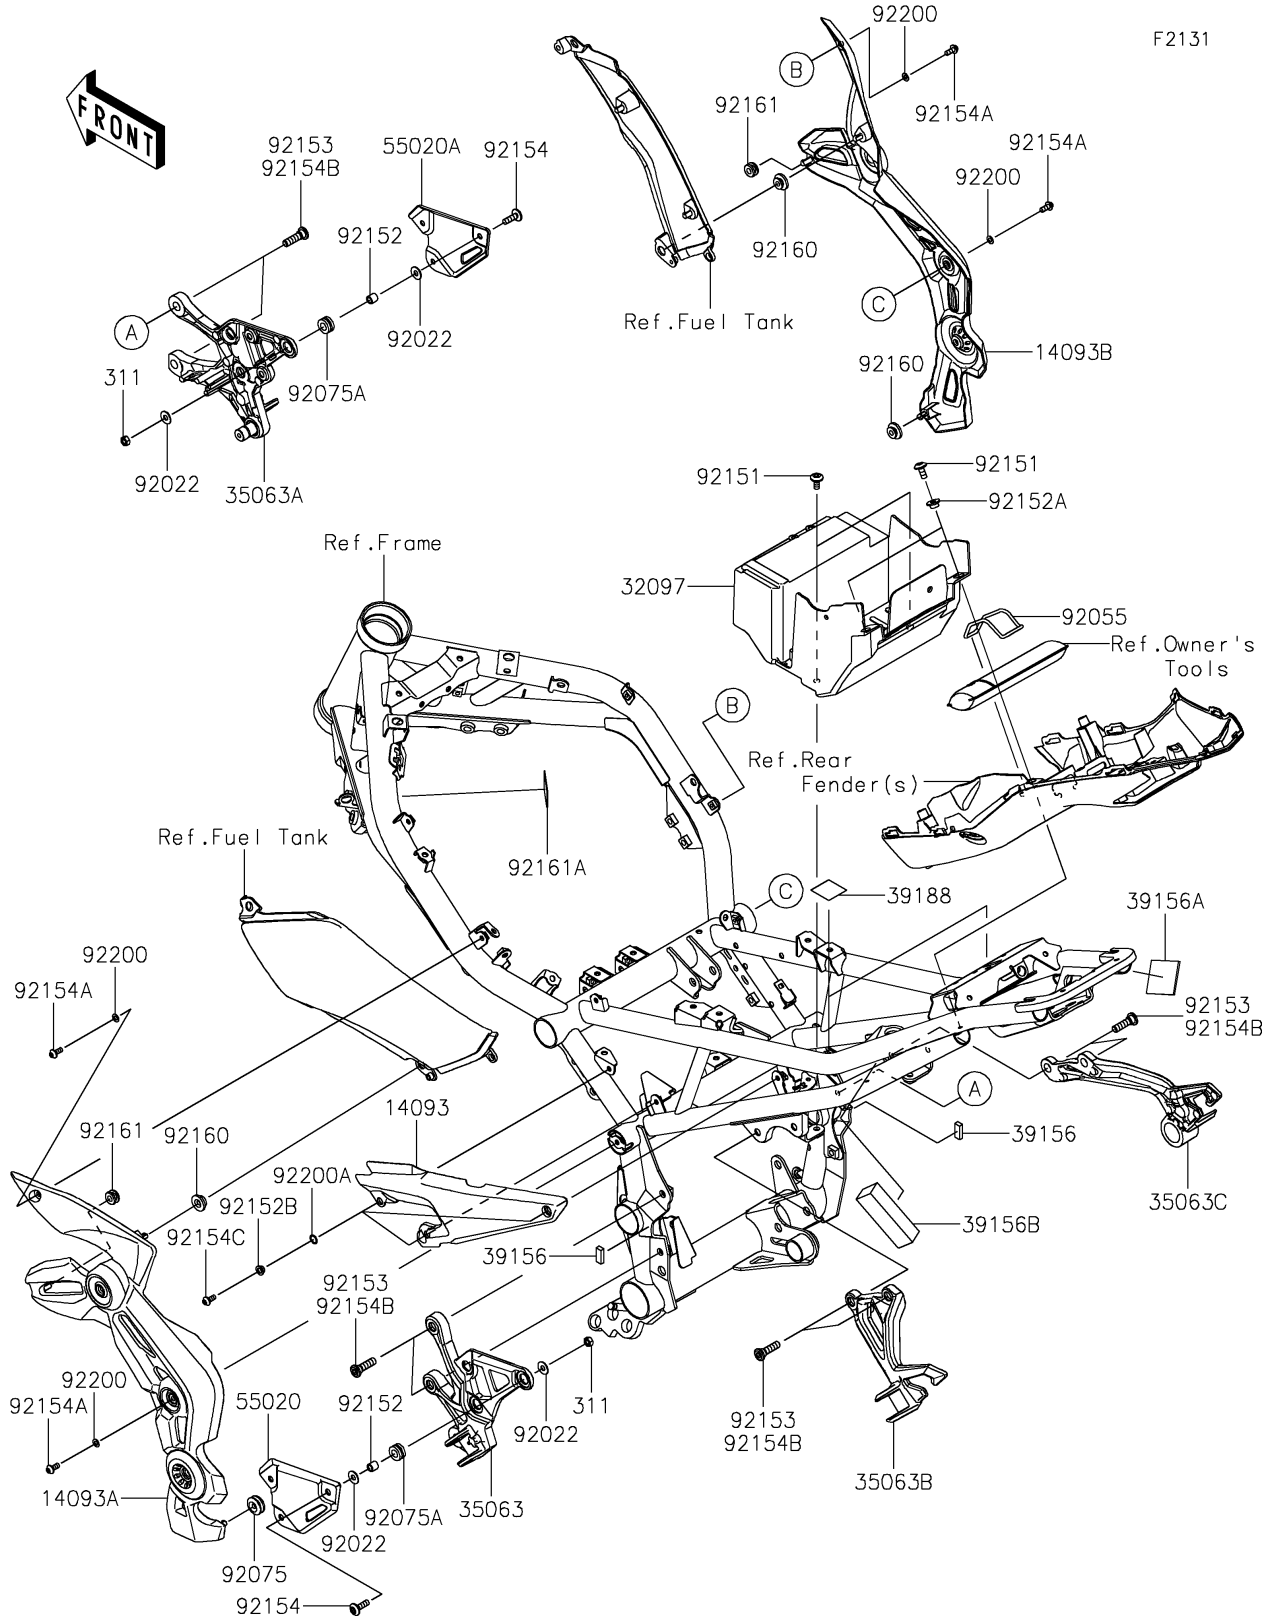

2018 Z900 ABS

PARTS DIAGRAM

Frame Fittings

F2131

2018 Z900 ABS

PARTS LIST

Frame Fittings

ITEM NAME	PART NUMBER	QUANTITY
COVER,HARNESS,LH (Ref # 14093)	14093-0511	1
COVER,PIVOT,LH,B.SILVER (Ref # 14093A)	14093-5194-54N	1
COVER,PIVOT,RH,B.SILVER (Ref # 14093B)	14093-5195-54N	1
NUT-HEX,6MM (Ref # 311)	311AA0600	6
CASE-BATTERY (Ref # 32097)	32097-0045	1
STAY,STEP,FR,LH,F.S.BLACK (Ref # 35063)	35063-1399-18R	1
STAY,STEP,FR,RH,F.S.BLACK (Ref # 35063A)	35063-1442-18R	1
STAY,STEP,RR,LH,F.S.BLACK (Ref # 35063B)	35063-1452-18R	1
STAY,STEP,RR,RH,F.S.BLACK (Ref # 35063C)	35063-1453-18R	1
PAD,8X20X5 (Ref # 39156)	39156-2176	2
PAD,40X60X2 (Ref # 39156A)	39156-2177	1
PAD,25X80X20 (Ref # 39156B)	39156-2217	1
TAPE,30X30 (Ref # 39188)	39188-0566	2
GUARD,HEEL,LH (Ref # 55020)	55020-1962	1
GUARD,HEEL,RH (Ref # 55020A)	55020-1963	1
WASHER,6.5X16X1.0 (Ref # 92022)	92022-1093	12
RING-O,62.6X3.5 (Ref # 92055)	92055-0873	1
DAMPER (Ref # 92075)	92075-1067	1
DAMPER (Ref # 92075A)	92075-1409	6
BOLT,SOCKET,6X14 (Ref # 92151)	92151-1654	4
COLLAR,6.3X9.5X9.2 (Ref # 92152)	92152-2280	6
COLLAR,6.5X10X6.4 (Ref # 92152A)	92152-2287	2
COLLAR,5.7X8.5X4.5 (Ref # 92152B)	92152-2354	3
BOLT,SOCKET,6X20 (Ref # 92154)	92154-0918	6
BOLT,SOCKET,5X12 (Ref # 92154A)	92154-1421	4
BOLT,SOCKET,8X28 (Ref # 92154B)	92154-2334	8
BOLT,SOCKET,5X12,MEC (Ref # 92154C)	92154-2678	3
DAMPER (Ref # 92160)	92160-1613	3
DAMPER (Ref # 92161)	92161-0864	2

2018 Z900 ABS

PARTS LIST

Frame Fittings

ITEM NAME	PART NUMBER	QUANTITY
DAMPER,25X40,T1.0 (Ref # 92161A)	92161-1432	1
WASHER,5.2X10X0.5 (Ref # 92200)	92200-1730	4
WASHER,8.8X11.5X0.5 (Ref # 92200A)	92200-1888	3