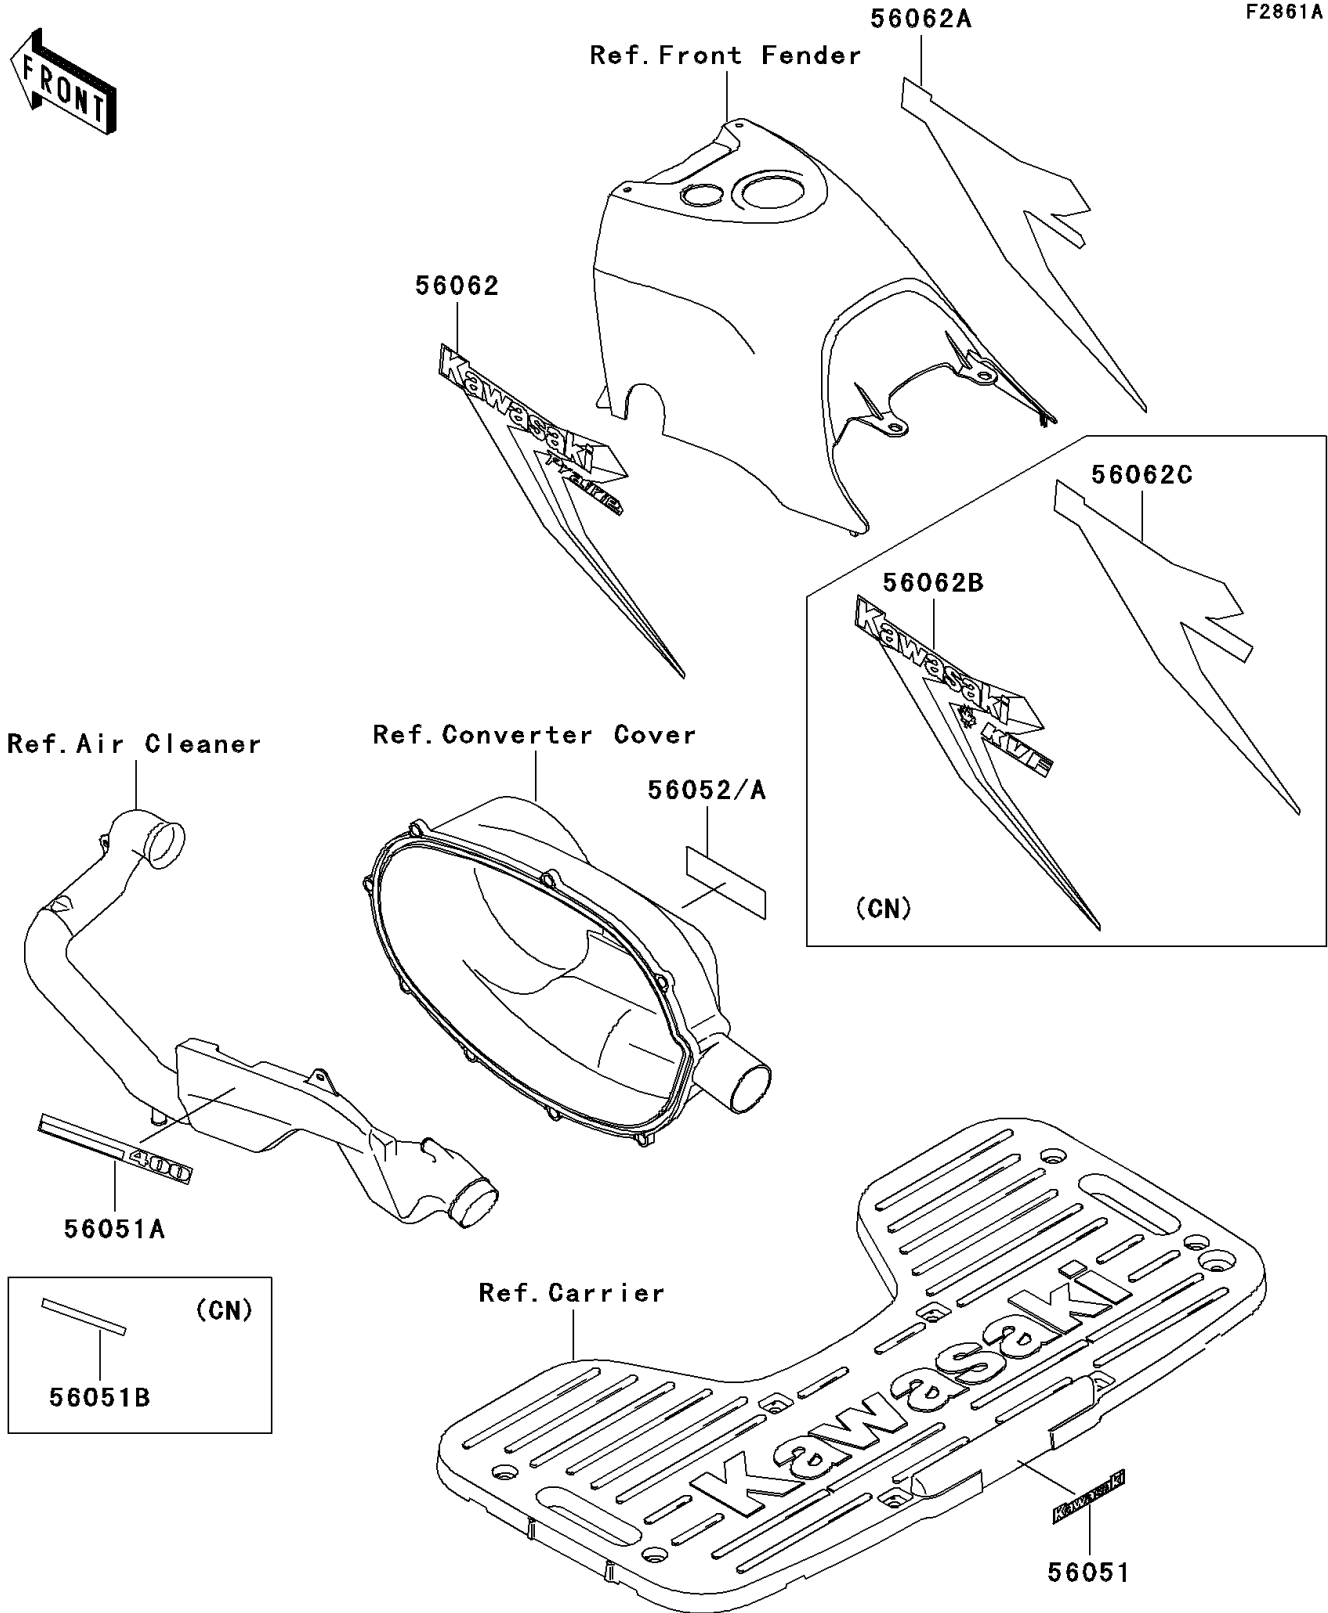

# 1999 Prairie 400 4X4 PARTS DIAGRAM

Decals(Red)(C1)

F2861A

## 1999 Prairie 400 4X4 PARTS LIST

Decals(Red)(C1)

ITEM NAME	PART NUMBER	QUANTITY
MARK,REAR CARRIER,KAWASAKI (Ref # 56051)	56051-1843	1
MARK,AIR CLEANER COVER (Ref # 56051A)	56051-1858	1
MARK,AIR CLEANER COVER (Ref # 56051B)	56051-1859	1
MARK,BELT CONVERTER COVER (Ref # 56052)	56052-1051	1
MARK,BELT CONVERTER COVER (Ref # 56052A)	56052-1052	1
PATTERN,FUEL TANK COVER,LH (Ref # 56062)	56062-1479	1
PATTERN,FUEL TANK COVER,RH (Ref # 56062A)	56062-1480	1
PATTERN,FUEL TANK COVER,LH (Ref # 56062B)	56062-1499	1
PATTERN,FUEL TANK COVER,RH (Ref # 56062C)	56062-1500	1