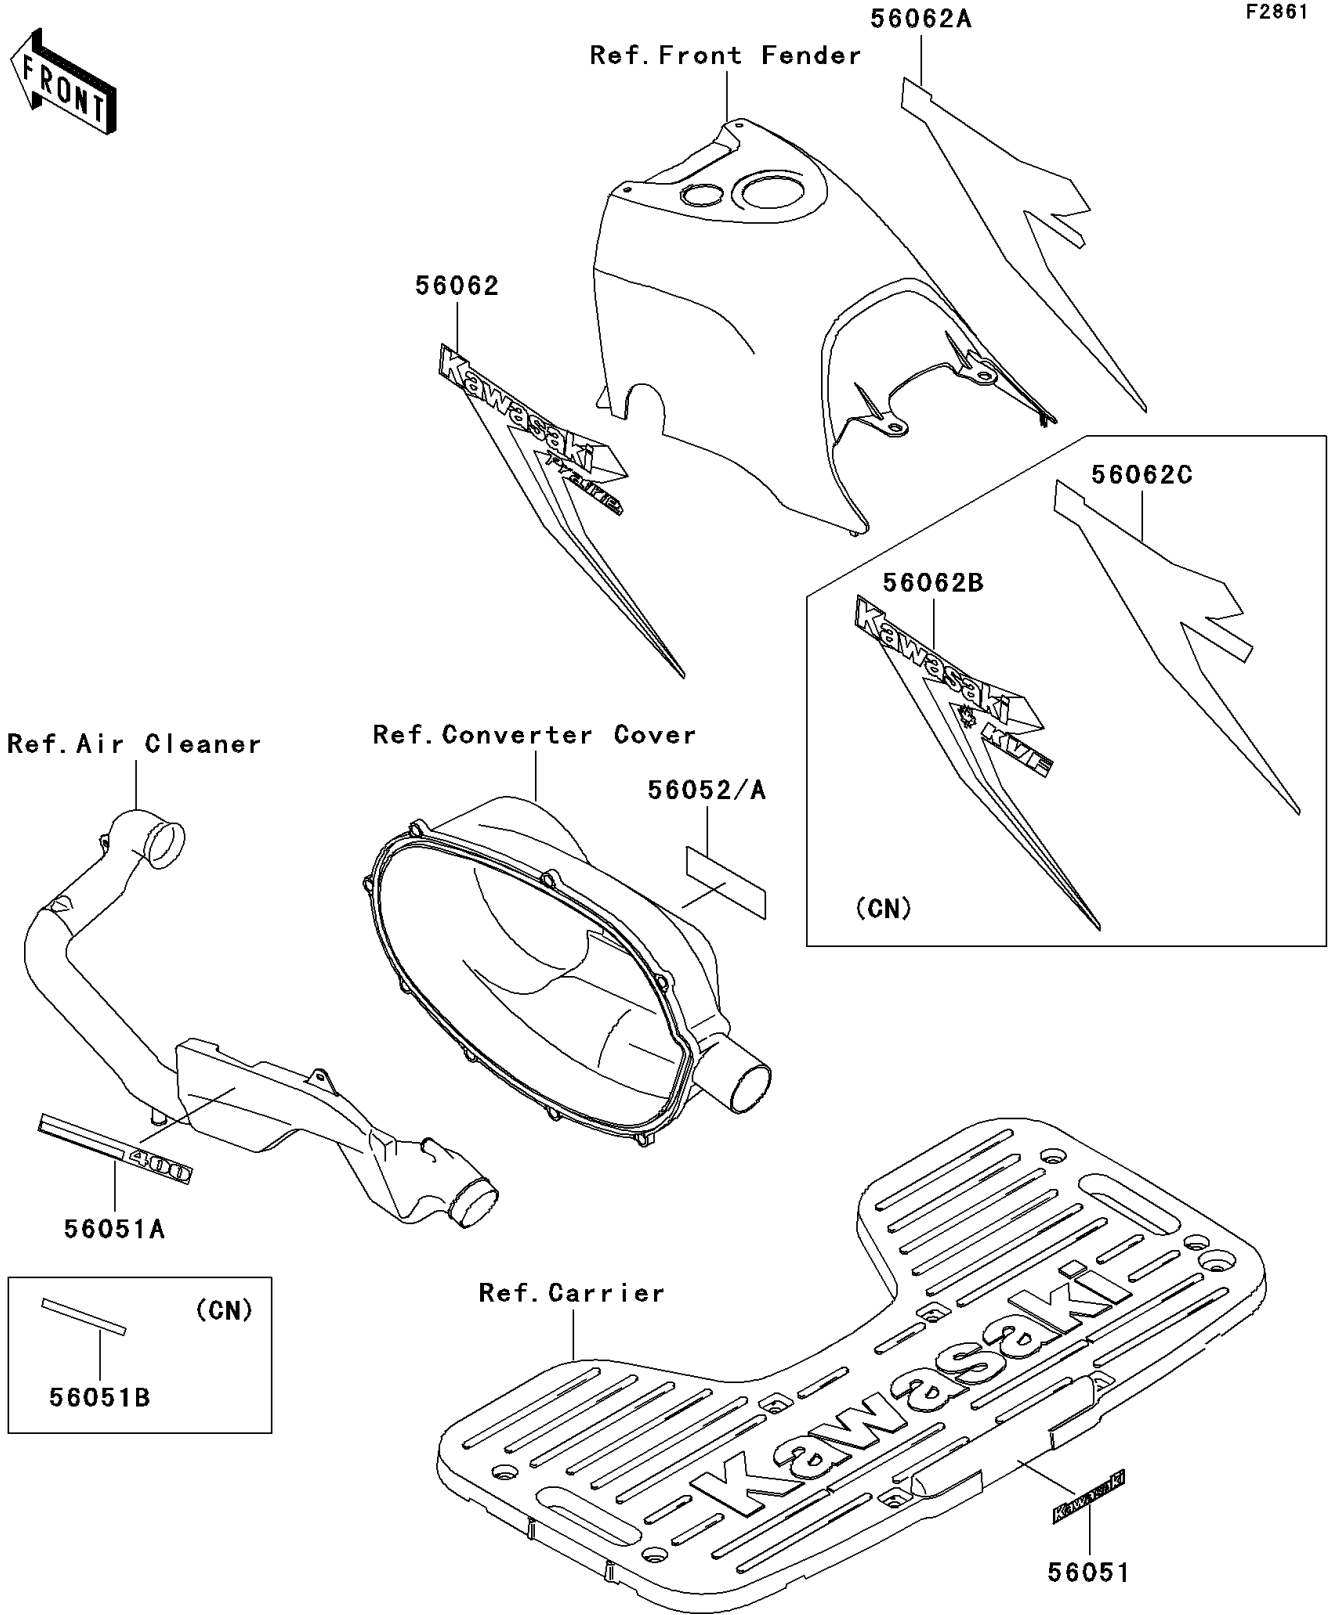

1999 Prairie 400 4X4 PARTS DIAGRAM

Decals(Green)(C1)

F2861

1999 Prairie 400 4X4 PARTS LIST

Decals(Green)(C1)

ITEM NAME	PART NUMBER	QUANTITY
MARK,REAR CARRIER,KAWASAKI (Ref # 56051)	56051-1843	1
MARK,AIR CLEANER COVER (Ref # 56051A)	56051-1858	1
MARK,AIR CLEANER COVER (Ref # 56051B)	56051-1859	1
MARK,BELT CONVERTER COVER (Ref # 56052)	56052-1051	1
MARK,BELT CONVERTER COVER (Ref # 56052A)	56052-1052	1
PATTERN,FUEL TANK COVER,LH (Ref # 56062)	56062-1477	1
PATTERN,FUEL TANK COVER,RH (Ref # 56062A)	56062-1478	1
PATTERN,FUEL TANK COVER,LH (Ref # 56062B)	56062-1497	1
PATTERN,FUEL TANK COVER,RH (Ref # 56062C)	56062-1498	1