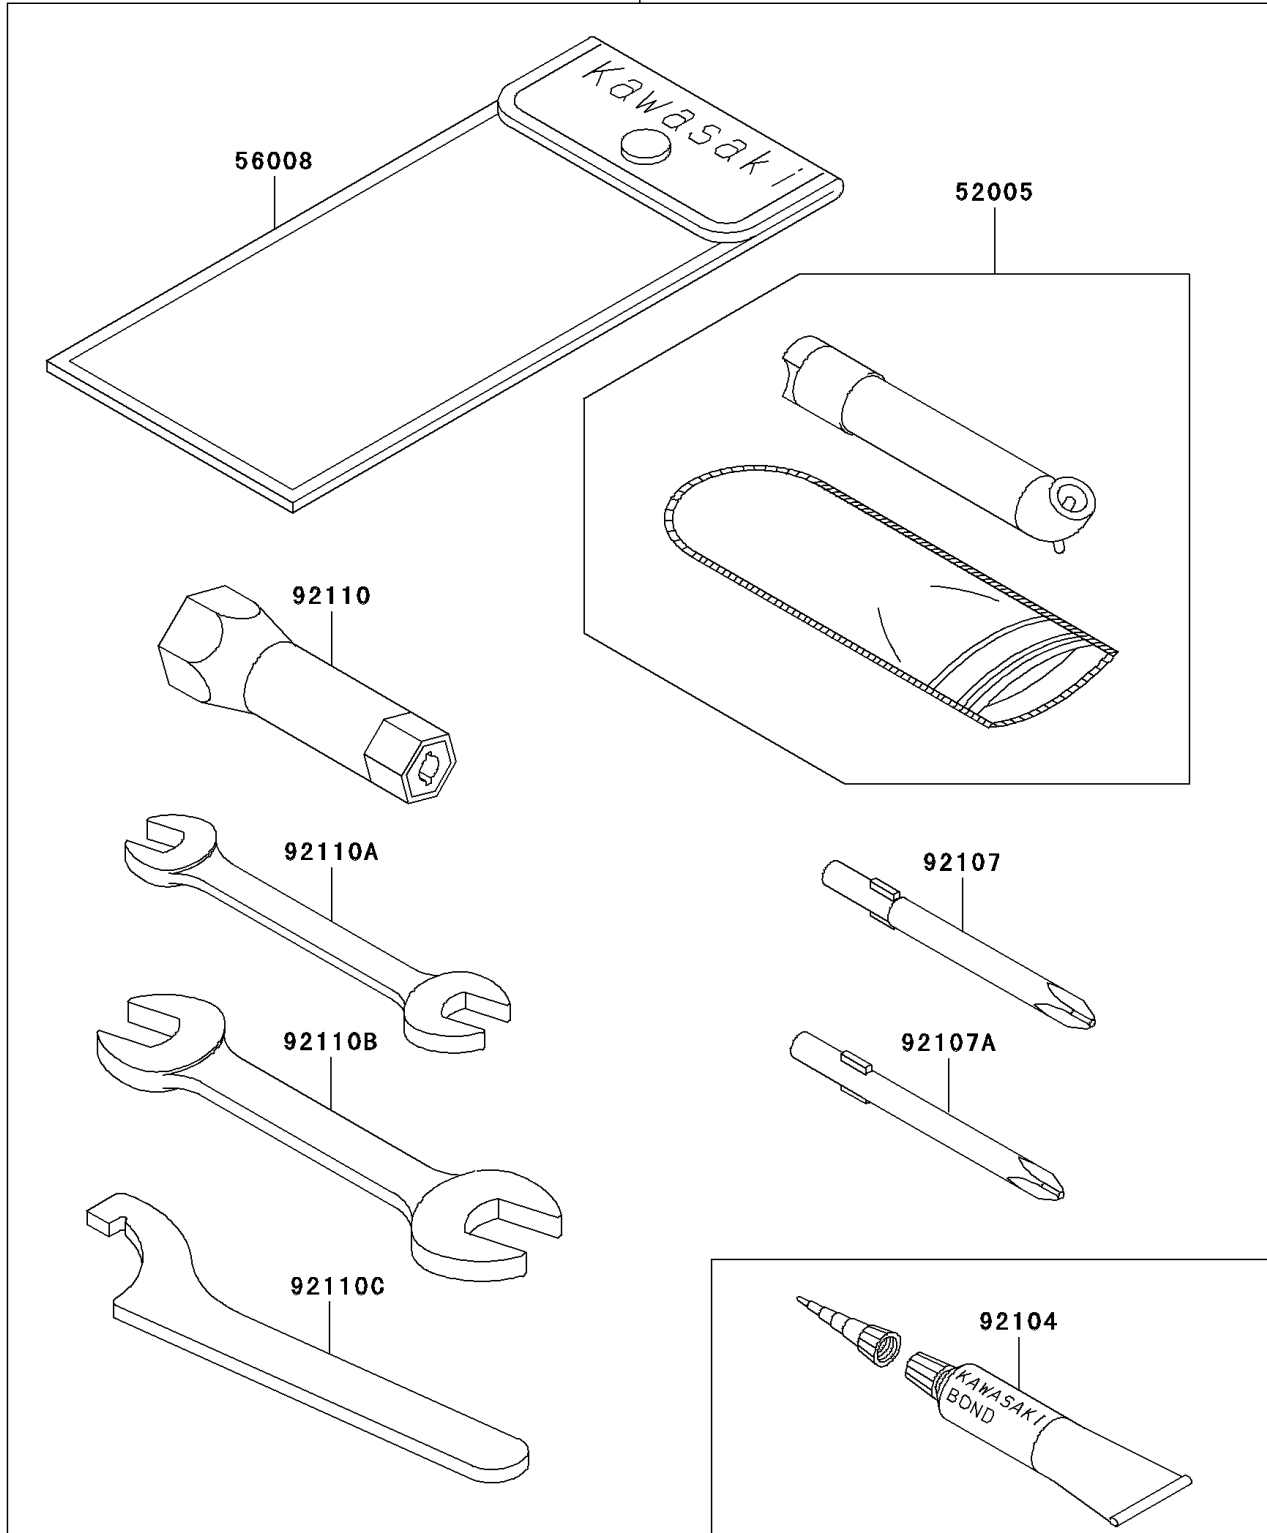

1999 Prairie 400 4X4 PARTS DIAGRAM

Owner's Tools

56007

F2810

1999 Prairie 400 4X4 PARTS LIST

Owner's Tools

ITEM NAME	PART NUMBER	QUANTITY
GAUGE,AIR (Ref # 52005)	52005-1082	1
TOOL-KIT (Ref # 56007)	56007-1407	1
BAG,TOOL (Ref # 56008)	56008-1007	1
GASKET-LIQUID,TUBE,100G,SILVER (Ref # 92104)	92104-002	1
TOOL-DRIVER,#3PHILLIPS (Ref # 92107)	92107-005	1
TOOL-DRIVER,#2PHILLIPS (Ref # 92107A)	92107-1053	1
TOOL-WRENCH,BOX,18MM (Ref # 92110)	92110-1109	1
TOOL-WRENCH,OPEN END,10X12 (Ref # 92110A)	92110-1152	1
TOOL-WRENCH,OPEN END,14X17 (Ref # 92110B)	92110-1153	1
TOOL-WRENCH,HOOK (Ref # 92110C)	92110-1173	1