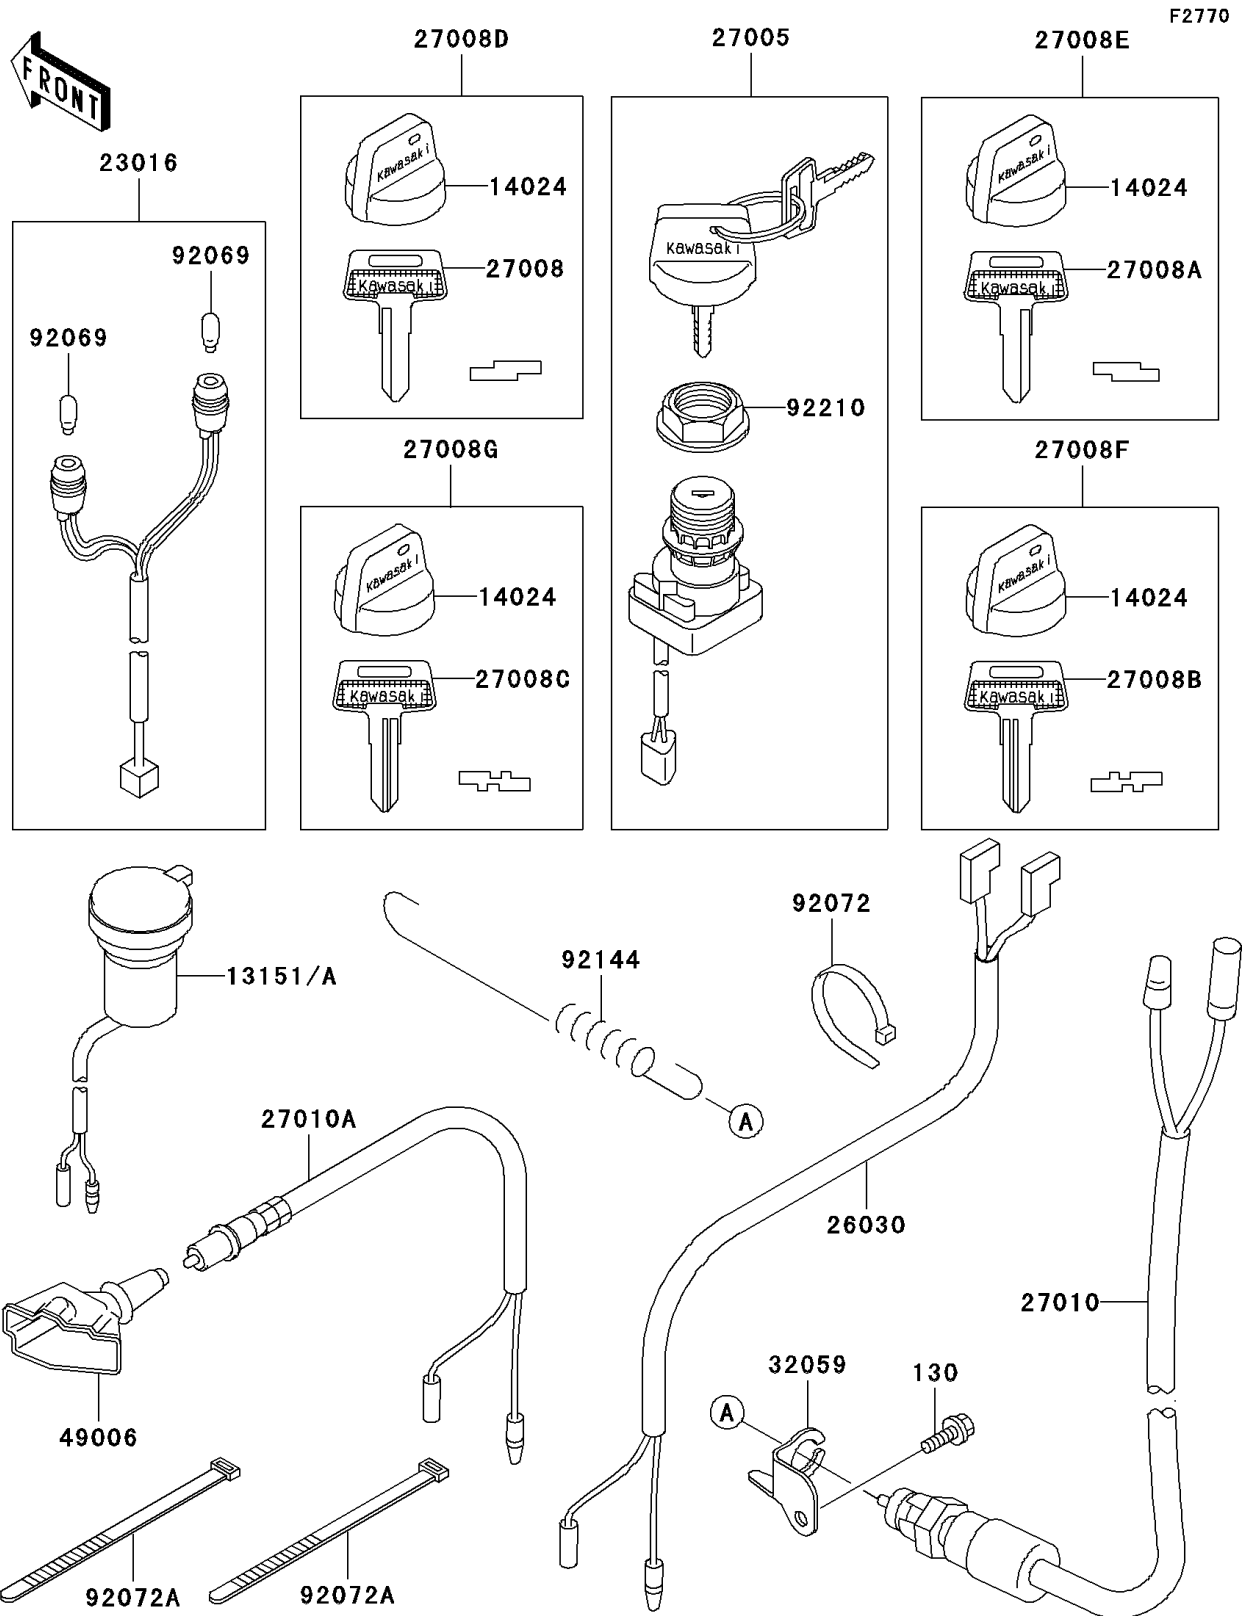

1999 Prairie 400 4X4 PARTS DIAGRAM

Ignition Switch

1999 Prairie 400 4X4 PARTS LIST

Ignition Switch

ITEM NAME	PART NUMBER	QUANTITY
SWITCH-COMP,D.C.TERMINAL (Ref # 13151)	13151-1087	1
COVER,KEY (Ref # 14024)	14024-1551	4
LAMP-ASSY,NEUTRAL&REVERSE (Ref # 23016)	23016-1083	1
SWITCH-ASSY-IGNITION (Ref # 27005)	27005-1229	1
KEY-LOCK,BLANK (Ref # 27008)	27008-1041	1
KEY-LOCK,BLANK (Ref # 27008A)	27008-1042	1
KEY-LOCK,BLANK (Ref # 27008B)	27008-1043	1
KEY-LOCK,BLANK (Ref # 27008C)	27008-1044	1
KEY-LOCK,BLANK,W/COVER (Ref # 27008D)	27008-1132	1
KEY-LOCK,BLANK,W/COVER (Ref # 27008E)	27008-1133	1
KEY-LOCK,BLANK,W/COVER (Ref # 27008F)	27008-1134	1
KEY-LOCK,BLANK,W/COVER (Ref # 27008G)	27008-1135	1
BULB,12V 3W,T7 (Ref # 92069)	92069-1020	2
NUT,IGNITION SWITCH (Ref # 92210)	92210-1109	1