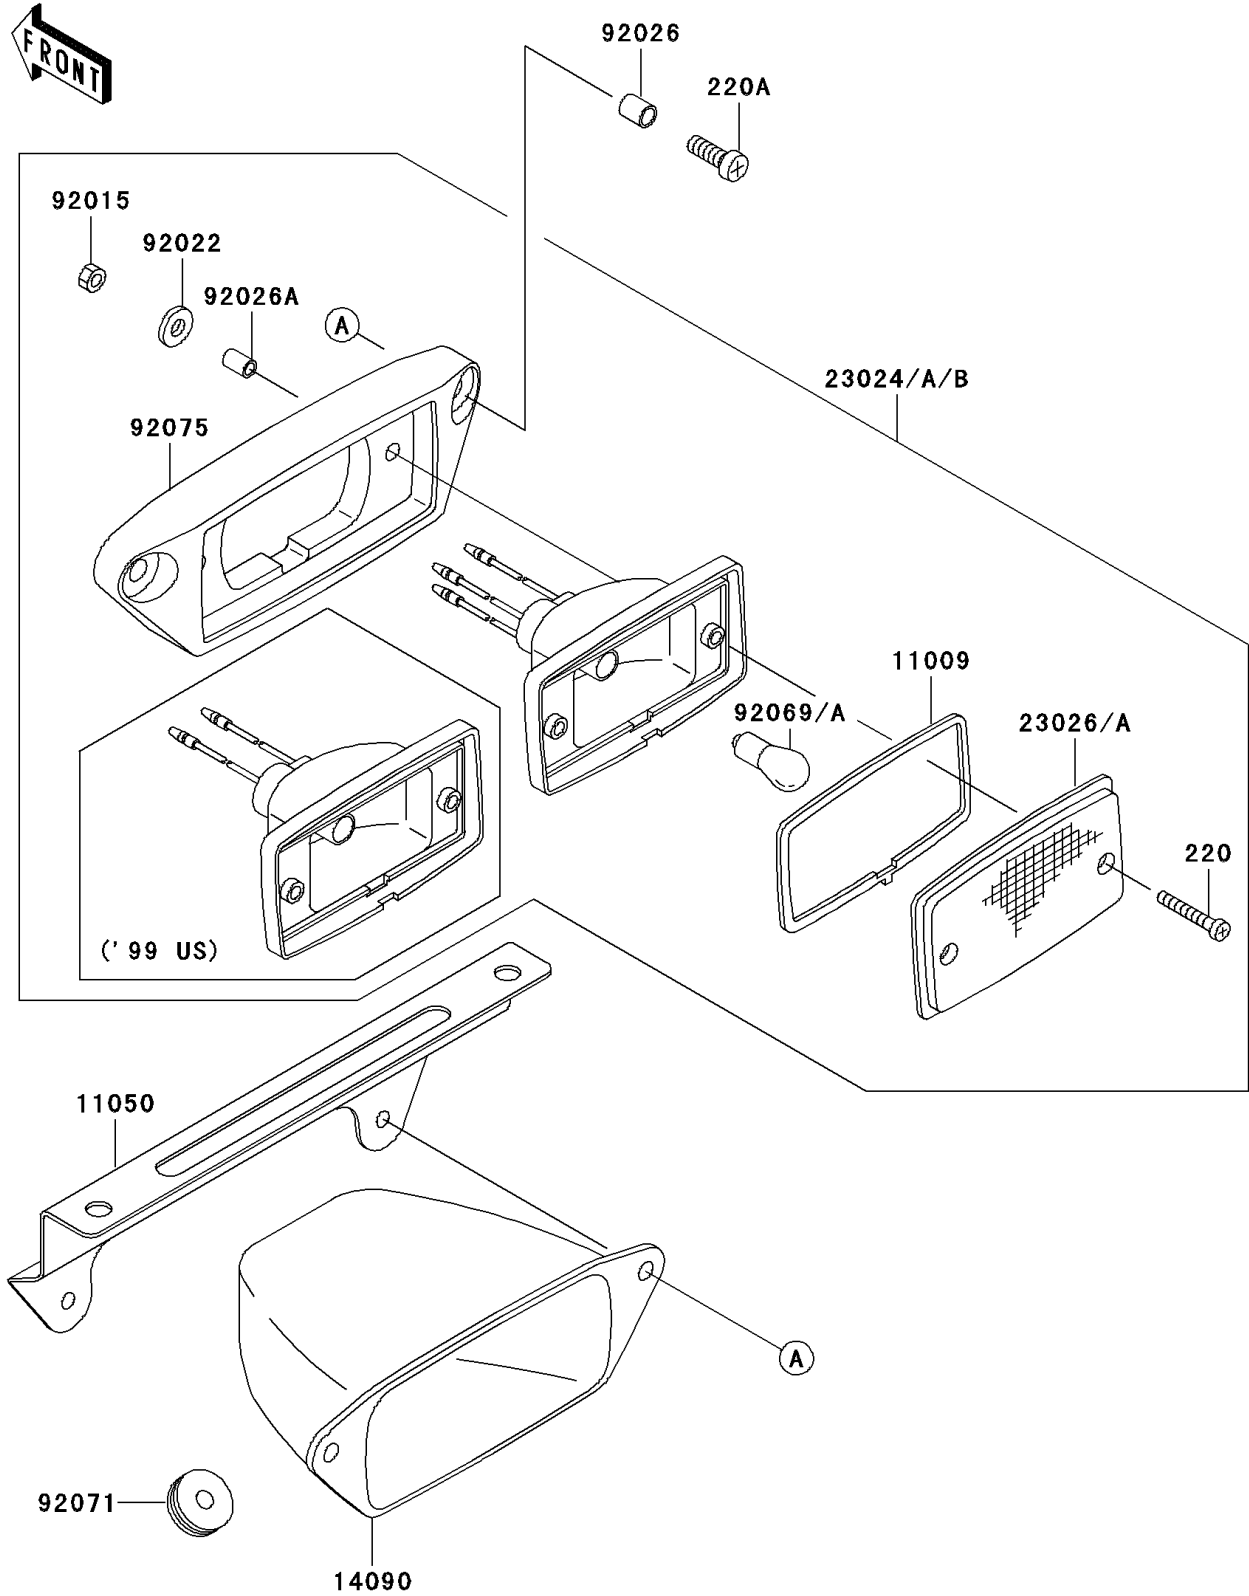

# 1999 Prairie 400 4X4 PARTS DIAGRAM

Taillight(s)

F2720

## 1999 Prairie 400 4X4 PARTS LIST

Taillight(s)

ITEM NAME	PART NUMBER	QUANTITY
SCREW-PAN-CROS,4X30 (Ref # 220)	220C0430	2
SCREW-PAN-CROS,6X20,BLACK (Ref # 220A)	220C0620	2
GASKET,TAIL LAMP (Ref # 11009)	11009-4004	1
BRACKET,TAIL LAMP (Ref # 11050)	11050-1718	1
COVER,TAIL LAMP (Ref # 14090)	14090-1911	1
LENS,TAIL LAMP (Ref # 23026A)	23026-4003	1
NUT,4MM (Ref # 92015)	92015-1550	2
WASHER,PLAIN,4MM (Ref # 92022)	92022-1762	2
SPACER,6.3X8.3X10 (Ref # 92026)	92026-1260	2
SPACER,4.5X6.5X10 (Ref # 92026A)	92026-1261	2
GROMMET,SENSOR LEAD (Ref # 92071)	92071-1058	1
DAMPER,TAIL LAMP (Ref # 92075)	92075-1782	1
LAMP-ASSY-TAIL (Ref # 23024)	23024-1122	1
LAMP-ASSY-TAIL (Ref # 23024A)	23024-1123	1
BULB,12V 27/8W (Ref # 92069)	92069-059	1
BULB,12V 8W (Ref # 92069A)	92069-1012	1