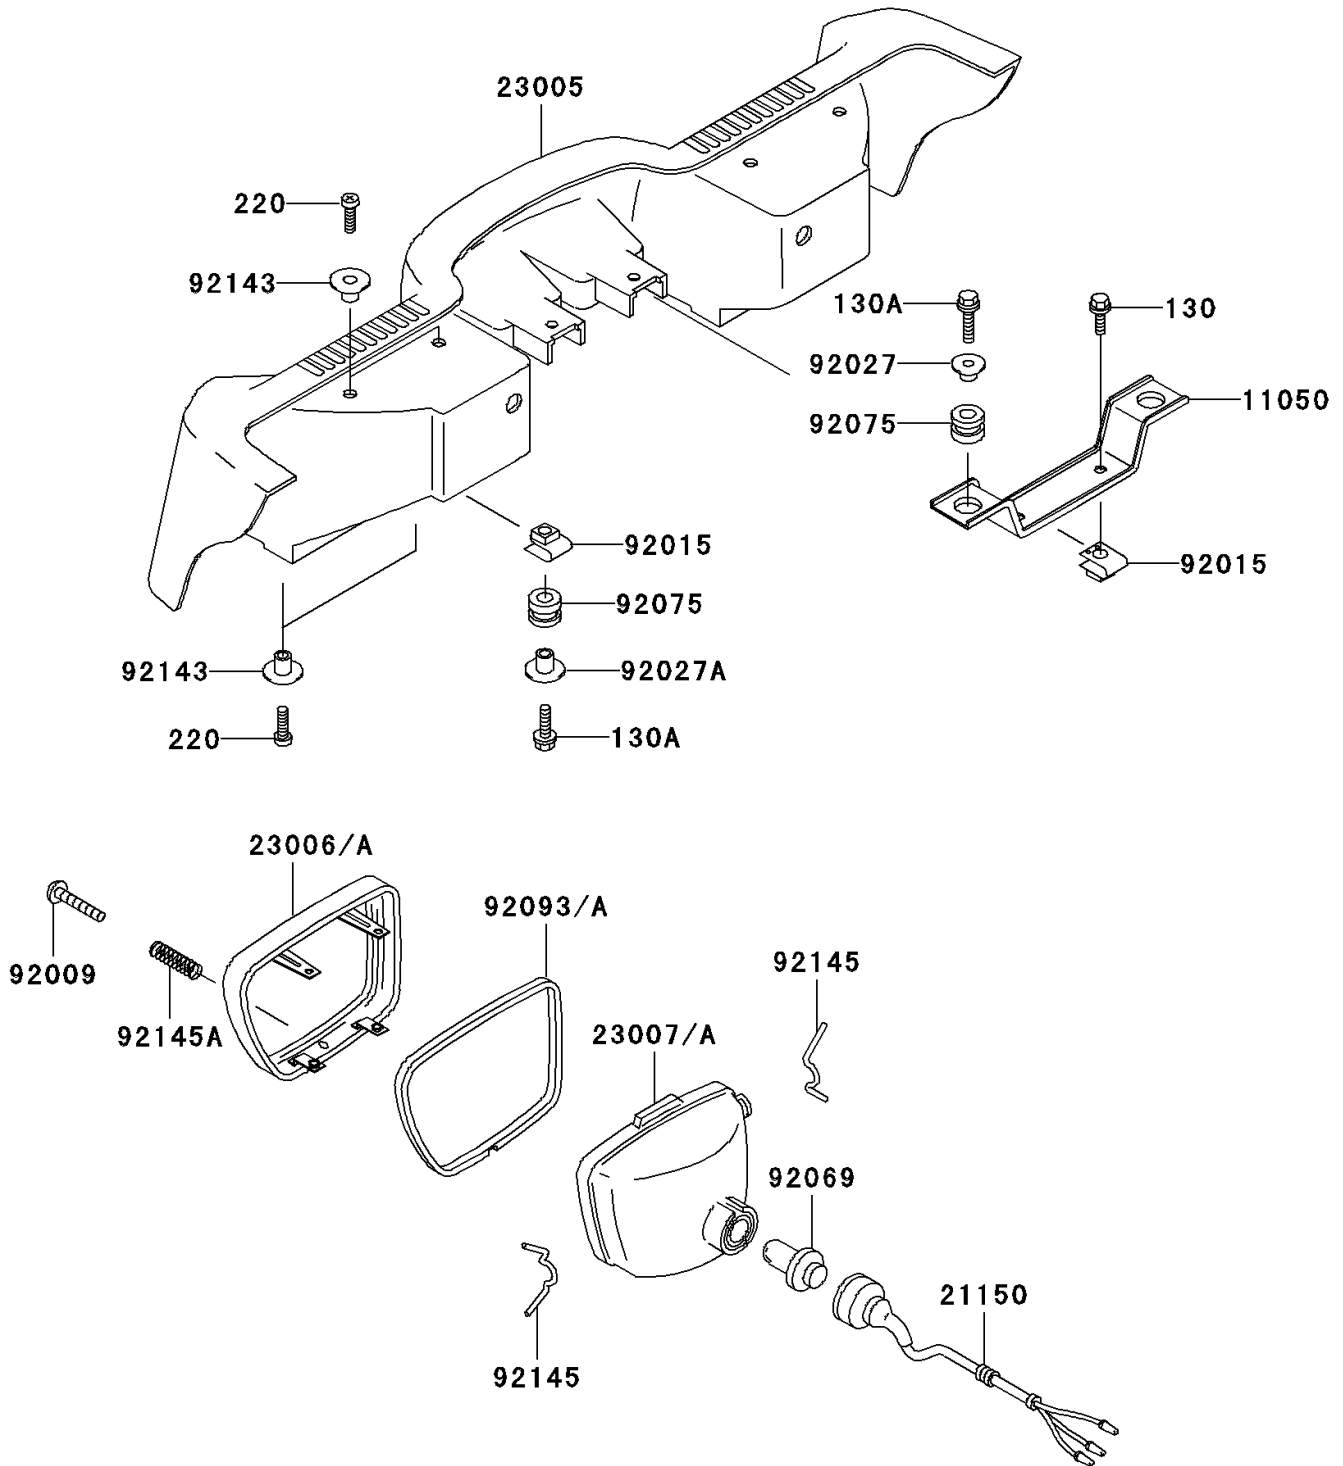

# 1999 Prairie 400 4X4 PARTS DIAGRAM

Headlight(s)

F2710

# 1999 Prairie 400 4X4 PARTS LIST

## Headlight(s)

ITEM NAME	PART NUMBER	QUANTITY
BOLT-FLANGED,6X12 (Ref # 130)	130J0612	2
BOLT-FLANGED,6X25 (Ref # 130A)	130J0625	4
SCREW-PAN-CROS,5X16,BLACK (Ref # 220)	220C0516	8
BRACKET,HEAD LAMP COVER (Ref # 11050)	11050-1717	1
CORD-ASSY,HEAD LAMP (Ref # 21150)	21150-1060	2
BODY-COMP-HEAD LAMP,F.BLACK (Ref # 23005)	23005-1170-6Z	1
RIM-LAMP,LH (Ref # 23006)	23006-1075	1
RIM-LAMP,RH (Ref # 23006A)	23006-1076	1
LENS-COMP,HEAD LAMP,LH (Ref # 23007)	23007-1354	1
LENS-COMP,HEAD LAMP,RH (Ref # 23007A)	23007-1355	1
SCREW,TAPPING,4X30 (Ref # 92009)	92009-1139	2
NUT,CLAMP,6MM (Ref # 92015)	92015-1678	4
COLLAR,FLANGED,L=12.1,BLACK (Ref # 92027)	92027-1651	2
COLLAR,L=16.1 (Ref # 92027A)	92027-1847	2
BULB,12V 30/30W (Ref # 92069)	92069-1080	2
DAMPER (Ref # 92075)	92075-1690	4
SEAL,HEAD LAMP,LH (Ref # 92093)	92093-1481	1
SEAL,HEAD LAMP,RH (Ref # 92093A)	92093-1482	1
COLLAR (Ref # 92143)	92143-1234	8
SPRING (Ref # 92145)	92145-1190	4
SPRING (Ref # 92145A)	92145-1230	2