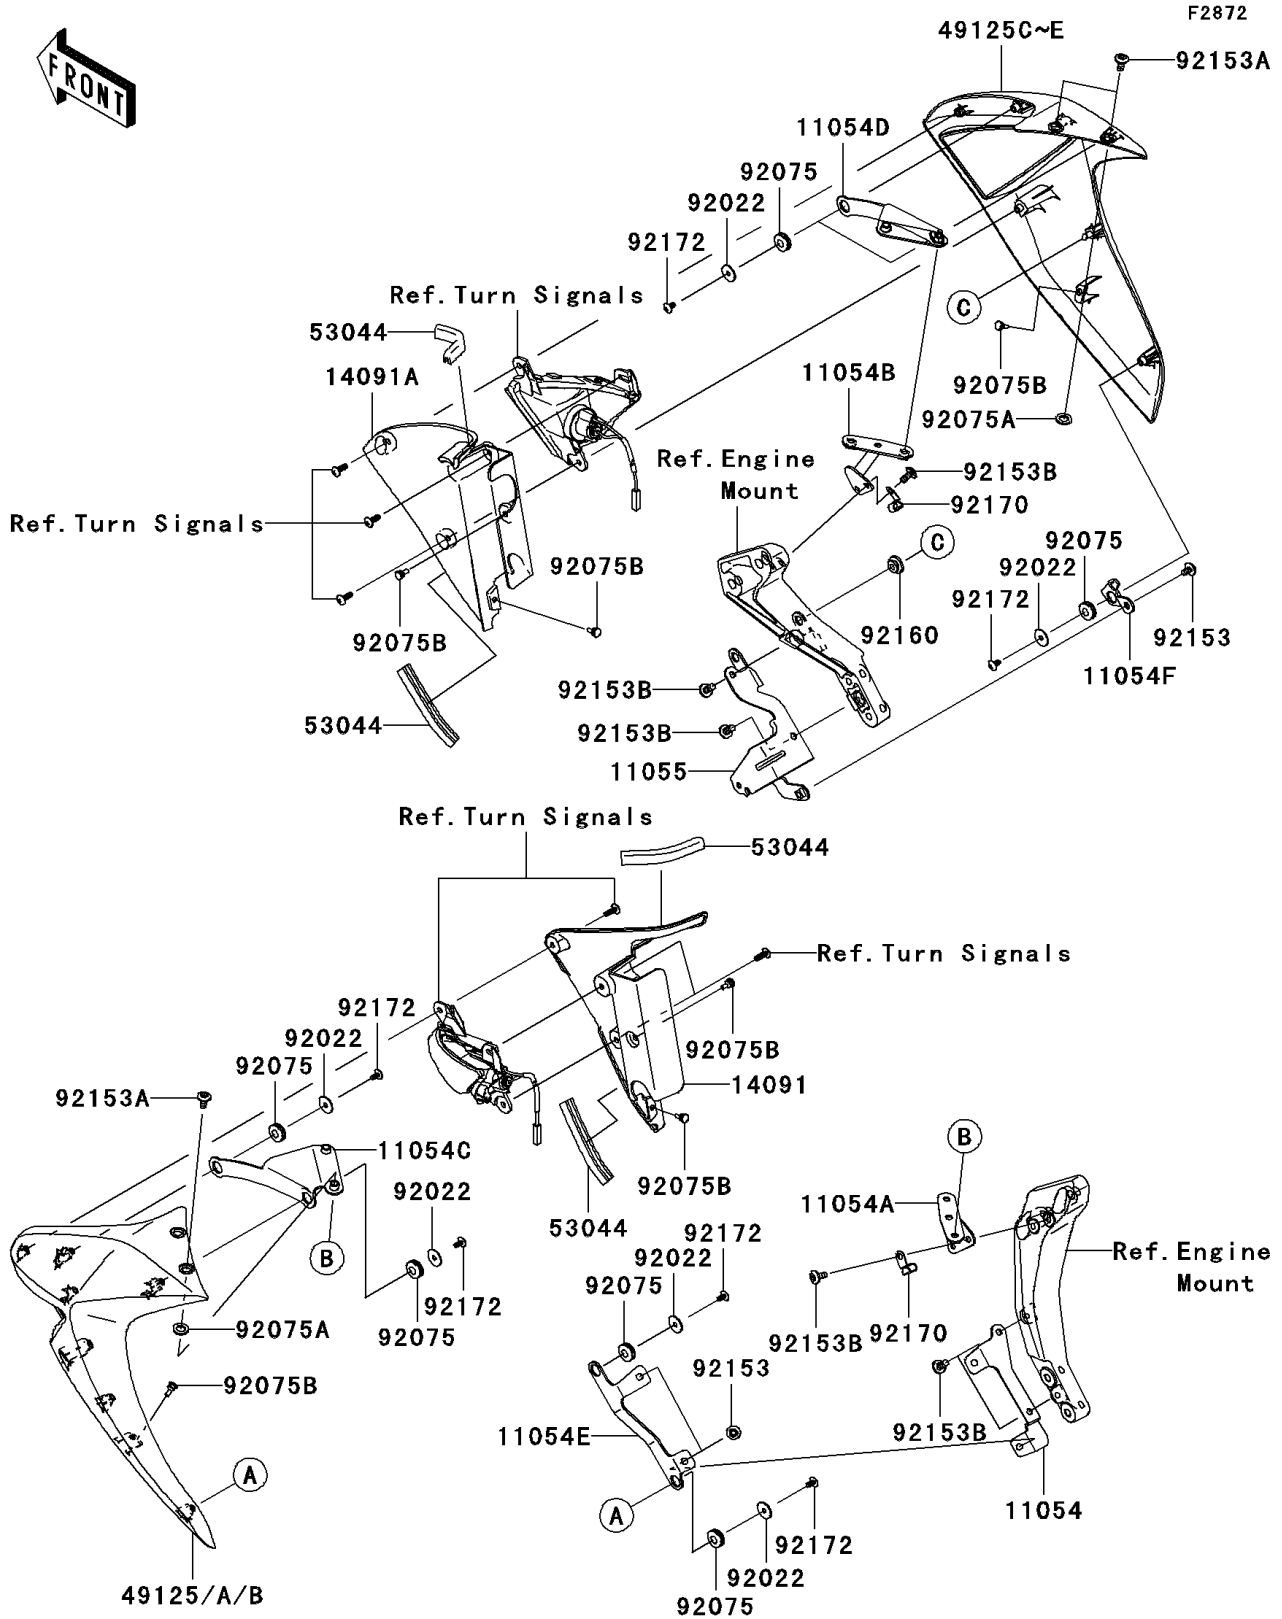

# 2008 Z1000 PARTS DIAGRAM

Cowling Lower

## 2008 Z1000 PARTS LIST

### Cowling Lowers

ITEM NAME	PART NUMBER	QUANTITY
BRACKET,SHROUD,LH,LWR (Ref # 11054)	11054-0779	1
BRACKET,SHROUD,LH,UPP (Ref # 11054A)	11054-0797	1
BRACKET,SHROUD,RH,UPP (Ref # 11054B)	11054-0798	1
BRACKET,SHROUD,LH,UPP (Ref # 11054C)	11054-0848	1
BRACKET,SHROUD,RH,UPP (Ref # 11054D)	11054-0849	1
BRACKET,SHROUD,LH,LWR (Ref # 11054E)	11054-1498	1
BRACKET,SHROUD,RH,LWR (Ref # 11054F)	11054-1508	1
BRACKET,SHROUD,RH,LWR (Ref # 11055)	11055-0025	1
COVER,SHROUD,LH (Ref # 14091)	14091-0604	1
COVER,SHROUD,RH (Ref # 14091A)	14091-0605	1
TRIM,L=100 (Ref # 53044)	53044-1200	4
WASHER,5.5X20X1.2 (Ref # 92022)	92022-1405	7
DAMPER (Ref # 92075)	92075-051	7
DAMPER (Ref # 92075A)	92075-1564	4
DAMPER (Ref # 92075B)	92075-1808	6
BOLT,SOCKET,6X10 (Ref # 92153)	92153-0410	3
BOLT,SOCKET,6X16 (Ref # 92153A)	92153-1526	4
BOLT,SOCKET,6X14 (Ref # 92153B)	92153-1612	8
DAMPER (Ref # 92160)	92160-1613	1
CLAMP (Ref # 92170)	92170-1804	2
SCREW,TAPPING,5X10 (Ref # 92172)	92172-1061	7
SHROUD,LH,P.C.WHITE (Ref # 49125A)	49125-0022-667	1
SHROUD,LH,L.GREEN (Ref # 49125B)	49125-0022-777	1
SHROUD,RH,P.C.WHITE (Ref # 49125D)	49125-0023-667	1
SHROUD,RH,L.GREEN (Ref # 49125E)	49125-0023-777	1