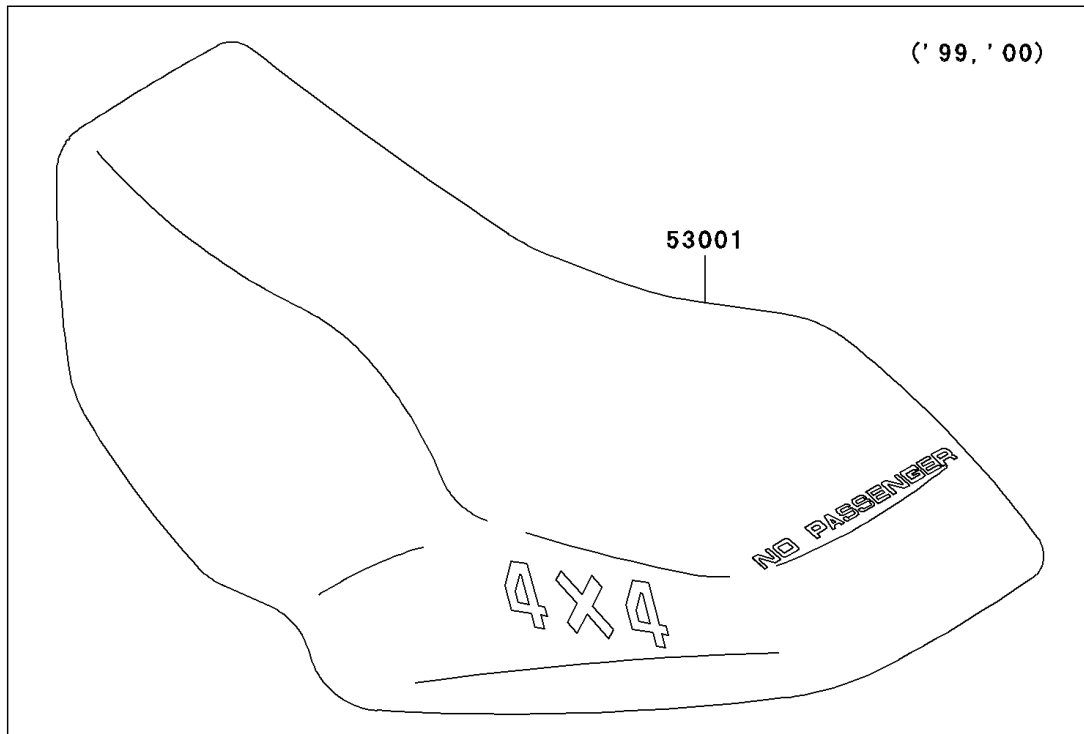

1999 Prairie 400 4X4 PARTS DIAGRAM

Seat

F2510

1999 Prairie 400 4X4 PARTS LIST

Seat

ITEM NAME	PART NUMBER	QUANTITY
SEAT-ASSY,S.GRAY (Ref # 53001)	53001-1888-LG	1