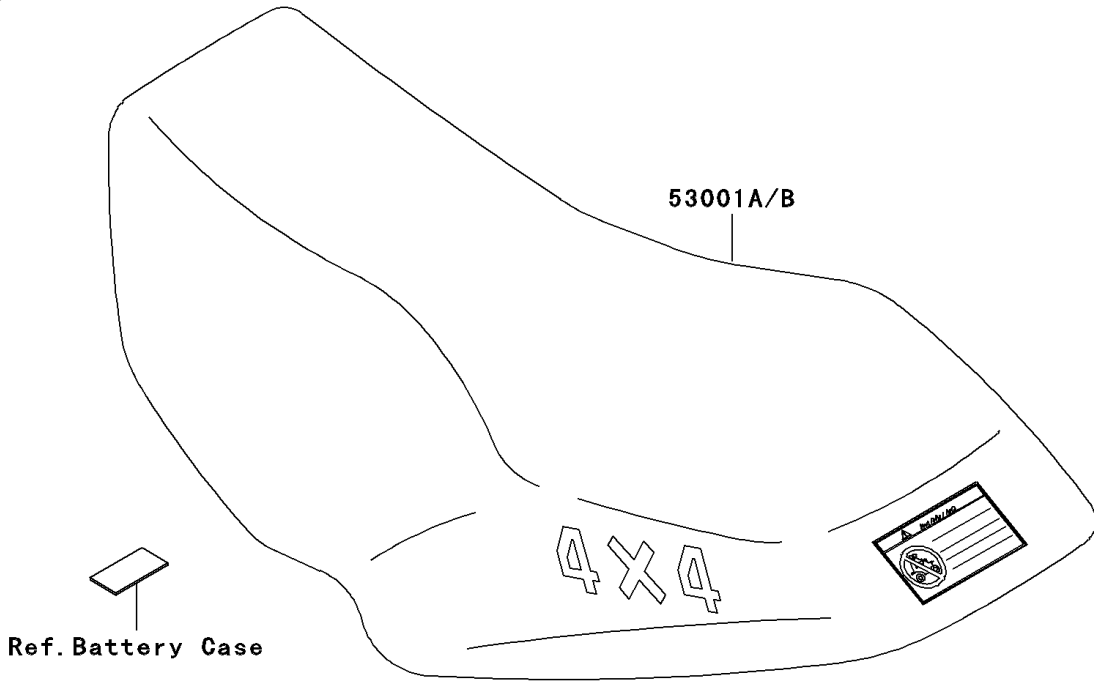

1999 Prairie 400 4X4 PARTS DIAGRAM

Seat

F2510

1999 Prairie 400 4X4 PARTS LIST

Seat

ITEM NAME	PART NUMBER	QUANTITY
SEAT-ASSY,S.GRAY (Ref # 53001)	53001-1888-LG	1