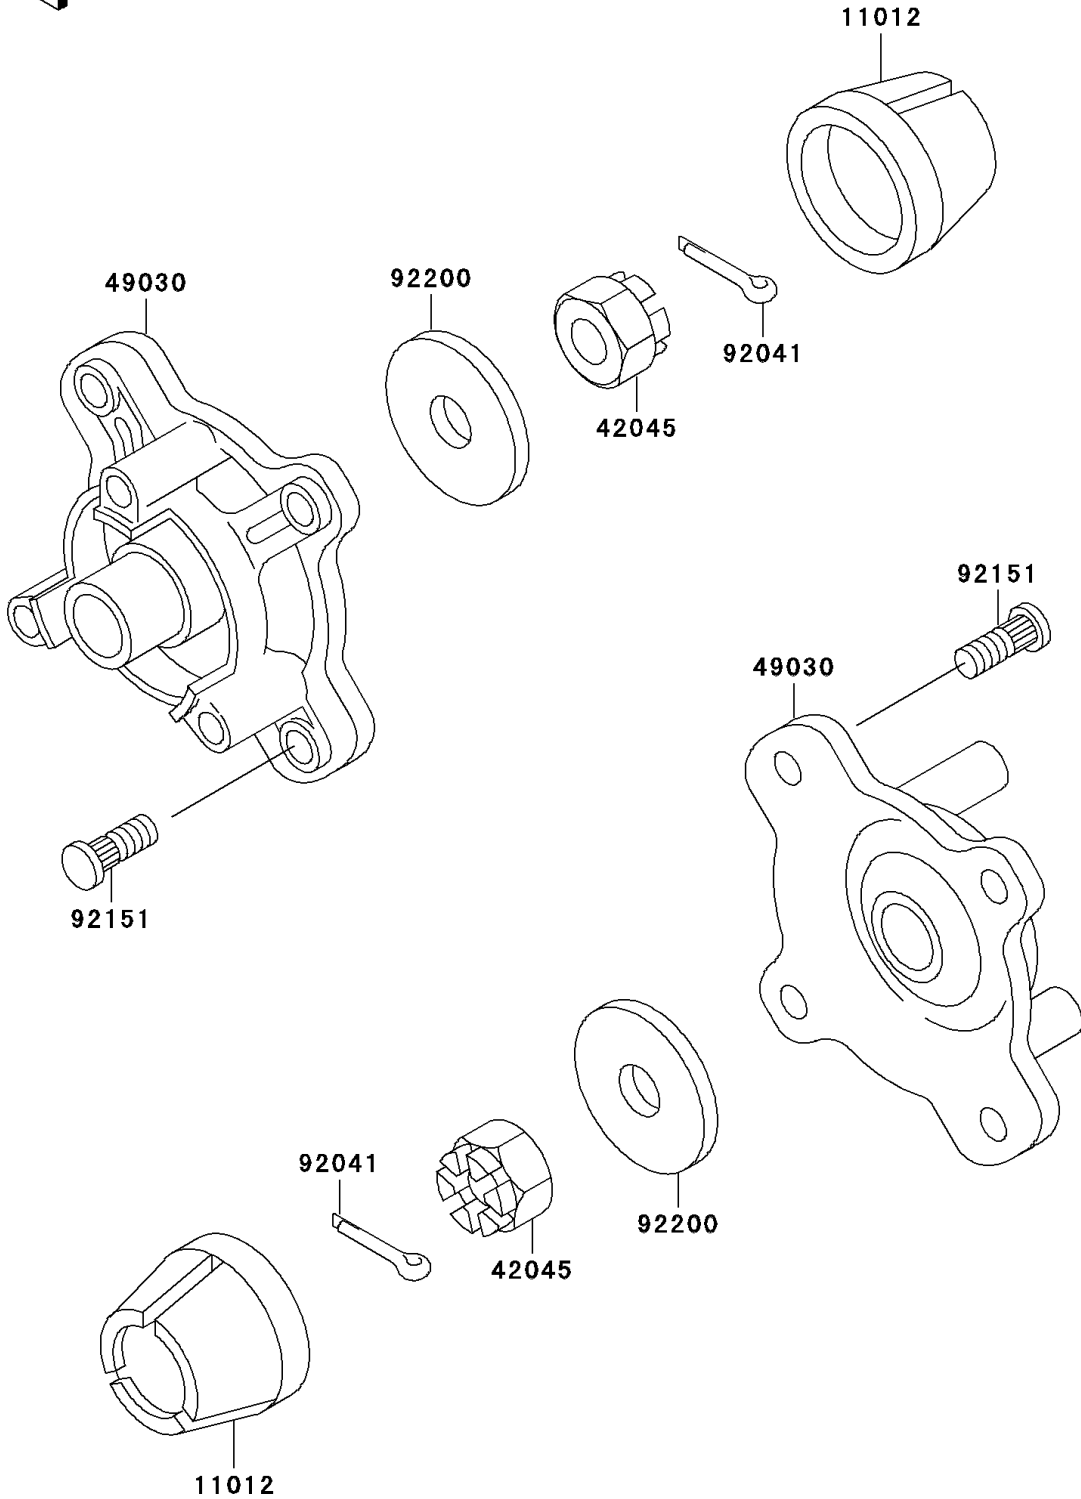

# 1999 Prairie 400 4X4 PARTS DIAGRAM

Front Hub

F2230

# 1999 Prairie 400 4X4 PARTS LIST

## Front Hub

ITEM NAME	PART NUMBER	QUANTITY
CAP,WHEEL (Ref # 11012)	11012-1969	2
NUT,CASTLE,18MM (Ref # 42045)	42045-018	2
HUB,FR (Ref # 49030)	49030-1116	2
COTTER,4.0X35 (Ref # 92041)	92041-1053	2
BOLT,10X29.5 (Ref # 92151)	92151-1392	8
WASHER,18.5X52X4.5 (Ref # 92200)	92200-1474	2