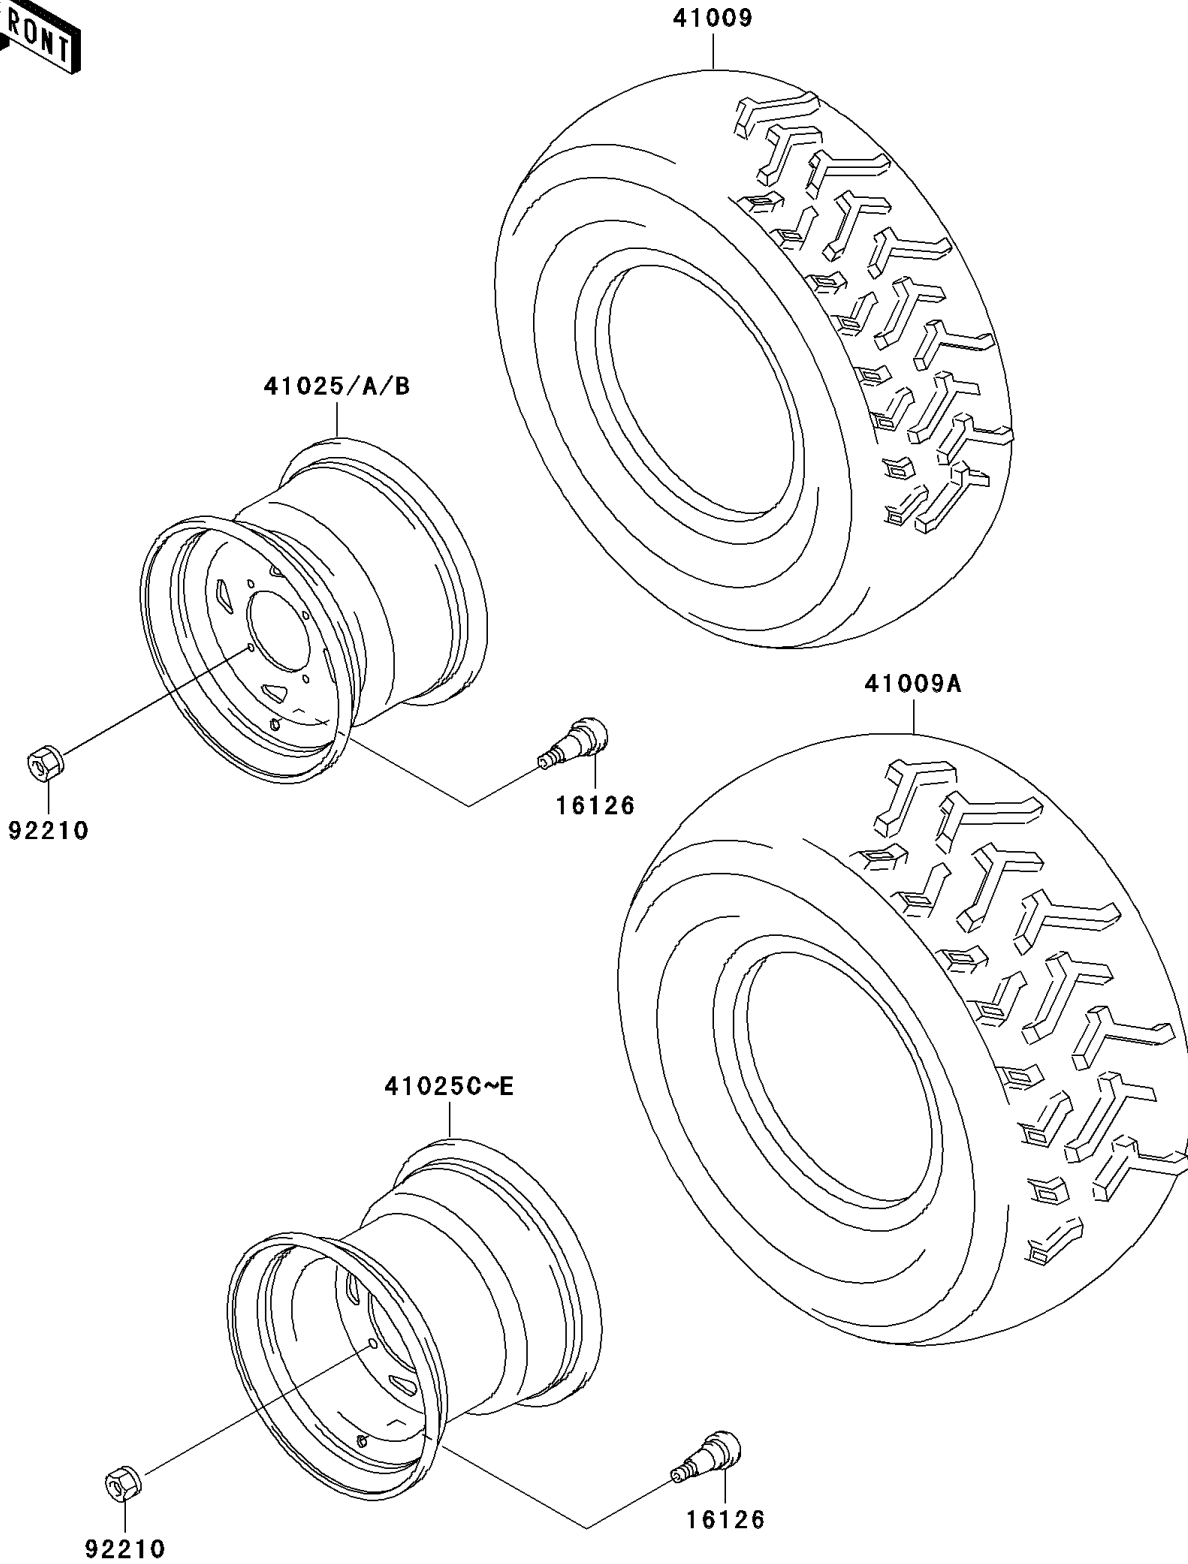

1999 Prairie 400 4X4 PARTS DIAGRAM

Wheels/Tires

F2210

1999 Prairie 400 4X4 PARTS LIST

Wheels/Tires

ITEM NAME	PART NUMBER	QUANTITY
VALVE (Ref # 16126)	16126-4001	4
TIRE,FR,AT25X8-12,KT121A(D) (Ref # 41009)	41009-1117	2
TIRE,RR,AT25X11-10,KT125(D) (Ref # 41009A)	41009-1118	2
RIM,FR,12X6.0,P.C.GRAY (Ref # 41025)	41025-1375-CQ	2
RIM,FR,12X6.0,SILVER (Ref # 41025B)	41025-1375-5A	2
RIM,RR,10X8.5,P.C.GRAY (Ref # 41025C)	41025-1376-CQ	2
RIM,RR,10X8.5,SILVER (Ref # 41025E)	41025-1376-5A	2
NUT,LOCK,10MM (Ref # 92210)	92210-1204	16