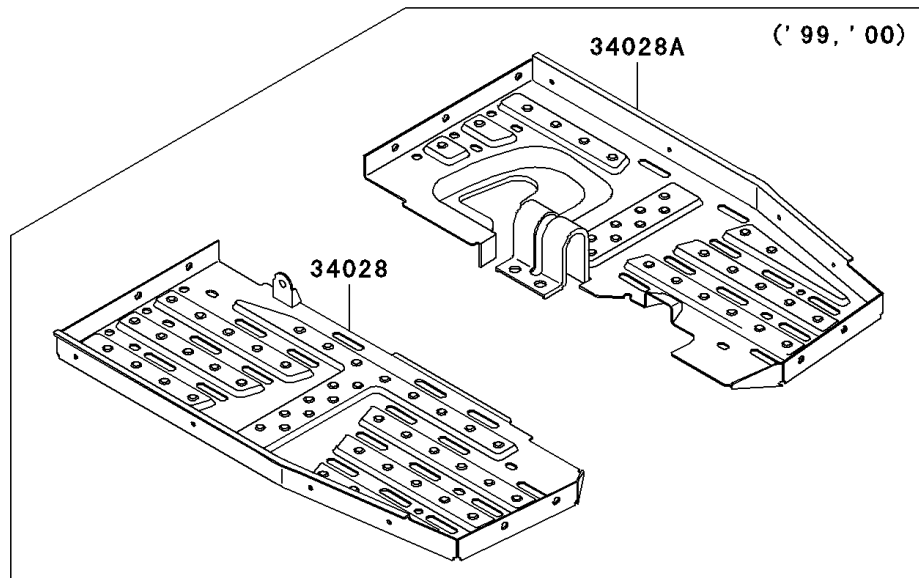

# 1999 Prairie 400 4X4 PARTS DIAGRAM

Footrests

F2160

# 1999 Prairie 400 4X4 PARTS LIST

## Footrests

ITEM NAME	PART NUMBER	QUANTITY
STEP,FOOT BOARD,LH (Ref # 34028)	34028-1454	1
STEP,FOOT BOARD,RH (Ref # 34028A)	34028-1455	1
TRIM,FOOT BOARD (Ref # 53044)	53044-1293	2
SCREW,TAPPING,6X16 (Ref # 92009)	92009-1166	11
SCREW,6X16 (Ref # 92009A)	92009-1621	10
NUT,LOCK,FLANGED,6MM (Ref # 92015A)	92015-1675	2
WASHER,6.5X16X1.0 (Ref # 92022)	92022-1093	2
RIVET (Ref # 92039)	92039-1150	8
DAMPER (Ref # 92075)	92075-1598	2