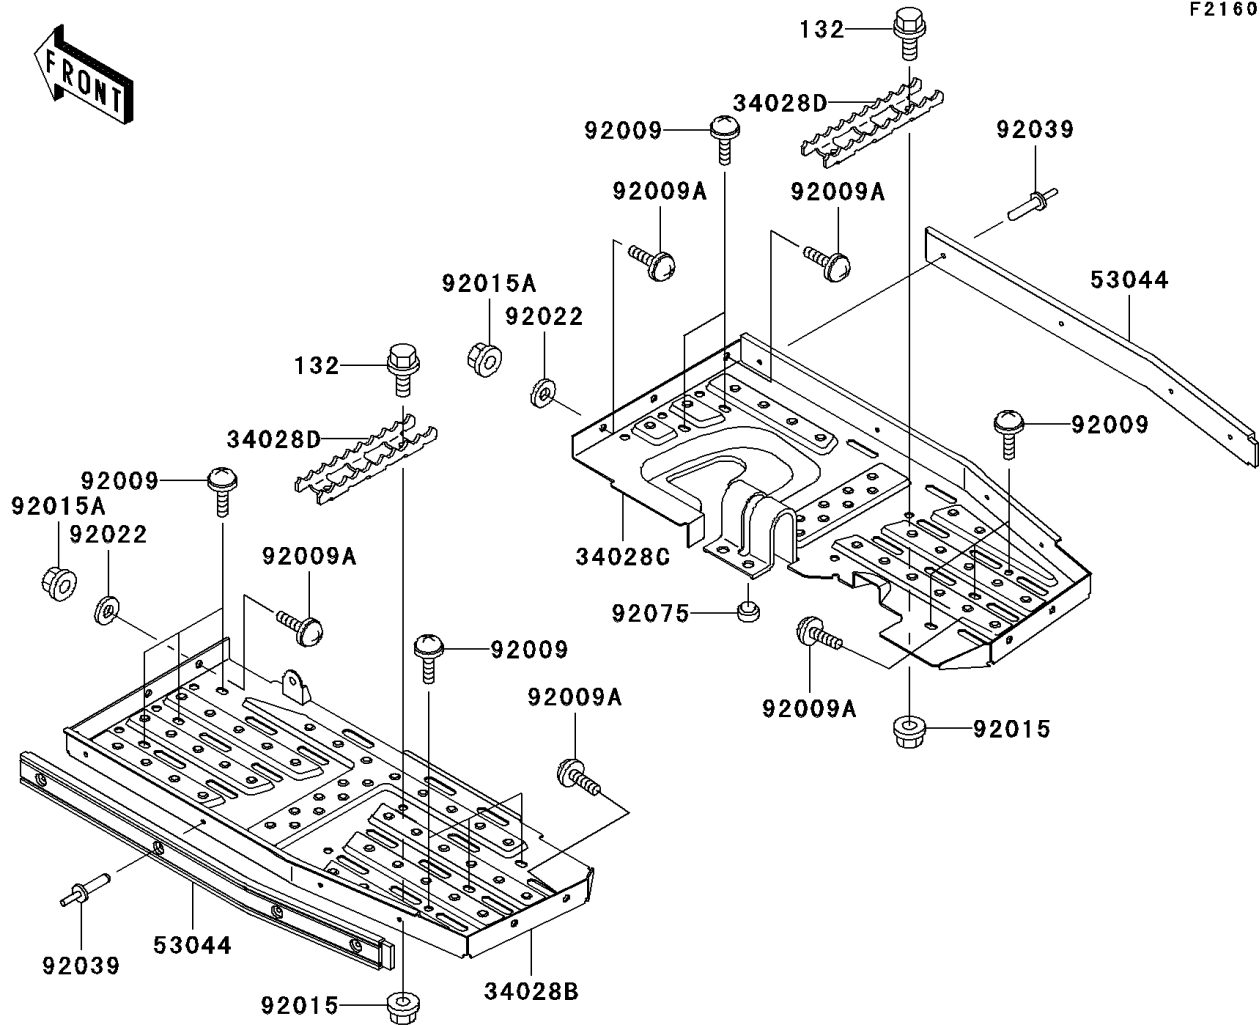

# 1999 Prairie 400 4X4 PARTS DIAGRAM

Footrests

F2160

# 1999 Prairie 400 4X4 PARTS LIST

## Footrests

ITEM NAME	PART NUMBER	QUANTITY
STEP,FOOT BOARD,LH (Ref # 34028)	34028-1454	1
STEP,FOOT BOARD,RH (Ref # 34028A)	34028-1455	1
TRIM,FOOT BOARD (Ref # 53044)	53044-1293	2
SCREW,TAPPING,6X16 (Ref # 92009)	92009-1166	11
SCREW,6X16 (Ref # 92009A)	92009-1621	10
NUT,LOCK,FLANGED,6MM (Ref # 92015A)	92015-1675	2
WASHER,6.5X16X1.0 (Ref # 92022)	92022-1093	2
RIVET (Ref # 92039)	92039-1150	8
DAMPER (Ref # 92075)	92075-1598	2