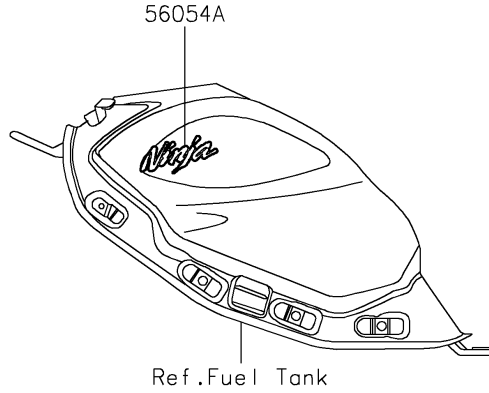

# 2019 NINJA® 650 PARTS DIAGRAM

Decals(Black)(JKF)

F2861E

## 2019 NINJA® 650 PARTS LIST

Decals(Black)(JKF)

ITEM NAME	PART NUMBER	QUANTITY
MARK,WINDSHIELD,KAWASAKI (Ref # 56054)	56054-2177	1
MARK,FUEL TANK,NINJA (Ref # 56054A)	56054-2489	2
MARK,LWR COWL.,KAWASAKI (Ref # 56054B)	56054-2490	2
PATTERN,WHEEL,GRN,6X1353 (Ref # 56069)	56069-2895	4
PATTERN,SIDE COWL.,LH,UPP (Ref # 56075)	56075-7309	1
PATTERN,SIDE COWL.,RH,UPP (Ref # 56075A)	56075-7310	1
RIM STRIPE APPLICATOR (Ref # 57001)	57001-1752	AR