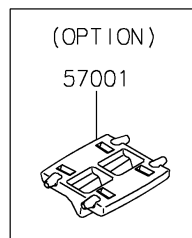

# 2019 NINJA® 650 PARTS DIAGRAM

Decals(Black)(JKF)

F2861E

## 2019 NINJA® 650 PARTS LIST

Decals(Black)(JKF)

ITEM NAME	PART NUMBER	QUANTITY
MARK,WINDSHIELD,KAWASAKI (Ref # 56054)	56054-2177	1
MARK,FUEL TANK,NINJA (Ref # 56054A)	56054-2489	2
MARK,LWR COWL.,KAWASAKI (Ref # 56054B)	56054-2490	2
PATTERN,WHEEL,GRN,6X1353 (Ref # 56069)	56069-2895	4
PATTERN,SIDE COWL.,LH,UPP (Ref # 56075)	56075-7309	1
PATTERN,SIDE COWL.,RH,UPP (Ref # 56075A)	56075-7310	1
RIM STRIPE APPLICATOR (Ref # 57001)	57001-1752	AR