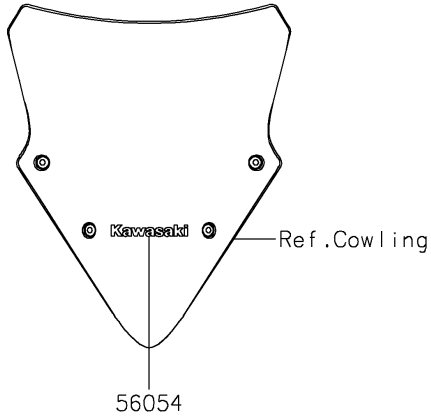

# 2019 NINJA® 650 PARTS DIAGRAM

Decals(Black)(JKF)

F2861E

## 2019 NINJA® 650 PARTS LIST

Decals(Black)(JKF)

ITEM NAME	PART NUMBER	QUANTITY
MARK,WINDSHIELD,KAWASAKI (Ref # 56054)	56054-2177	1
MARK,FUEL TANK,NINJA (Ref # 56054A)	56054-2489	2
MARK,LWR COWL.,KAWASAKI (Ref # 56054B)	56054-2490	2
PATTERN,WHEEL,GRN,6X1353 (Ref # 56069)	56069-2895	4
PATTERN,SIDE COWL.,LH,UPP (Ref # 56075)	56075-7309	1
PATTERN,SIDE COWL.,RH,UPP (Ref # 56075A)	56075-7310	1
RIM STRIPE APPLICATOR (Ref # 57001)	57001-1752	AR