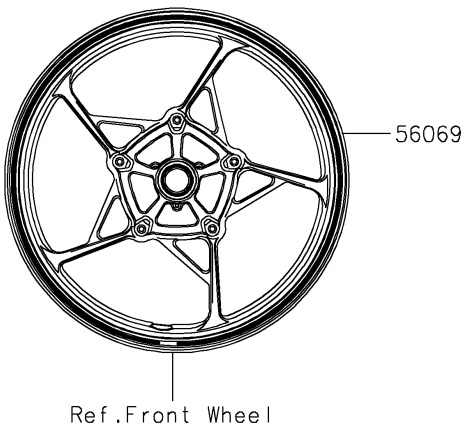

# 2019 NINJA® 650 PARTS DIAGRAM

Decals(Black)(JKF)

F2861E

## 2019 NINJA® 650 PARTS LIST

Decals(Black)(JKF)

ITEM NAME	PART NUMBER	QUANTITY
MARK,WINDSHIELD,KAWASAKI (Ref # 56054)	56054-2177	1
MARK,FUEL TANK,NINJA (Ref # 56054A)	56054-2489	2
MARK,LWR COWL.,KAWASAKI (Ref # 56054B)	56054-2490	2
PATTERN,WHEEL,GRN,6X1353 (Ref # 56069)	56069-2895	4
PATTERN,SIDE COWL.,LH,UPP (Ref # 56075)	56075-7309	1
PATTERN,SIDE COWL.,RH,UPP (Ref # 56075A)	56075-7310	1
RIM STRIPE APPLICATOR (Ref # 57001)	57001-1752	AR