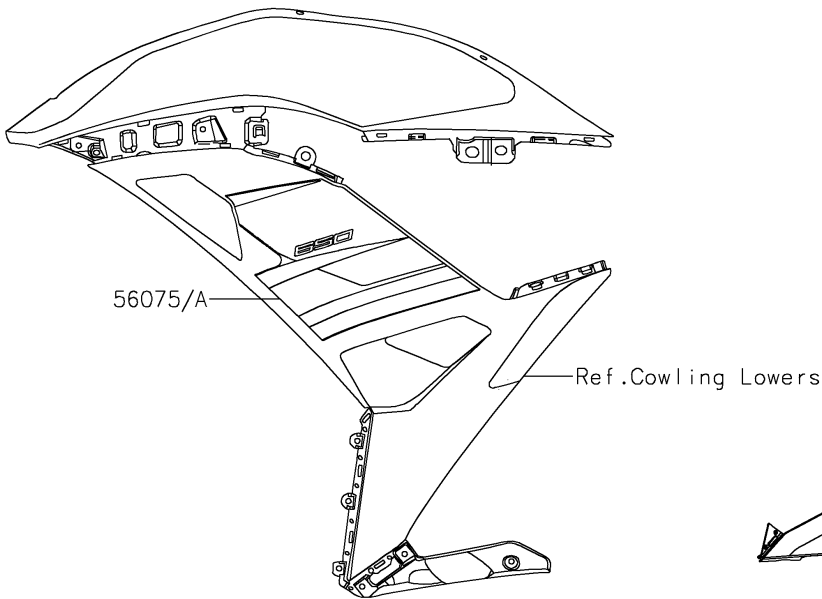

# 2019 NINJA® 650 PARTS DIAGRAM

Decals(Black)(JKF)

F2861E

## 2019 NINJA® 650 PARTS LIST

Decals(Black)(JKF)

ITEM NAME	PART NUMBER	QUANTITY
MARK,WINDSHIELD,KAWASAKI (Ref # 56054)	56054-2177	1
MARK,FUEL TANK,NINJA (Ref # 56054A)	56054-2489	2
MARK,LWR COWL.,KAWASAKI (Ref # 56054B)	56054-2490	2
PATTERN,WHEEL,GRN,6X1353 (Ref # 56069)	56069-2895	4
PATTERN,SIDE COWL.,LH,UPP (Ref # 56075)	56075-7309	1
PATTERN,SIDE COWL.,RH,UPP (Ref # 56075A)	56075-7310	1
RIM STRIPE APPLICATOR (Ref # 57001)	57001-1752	AR