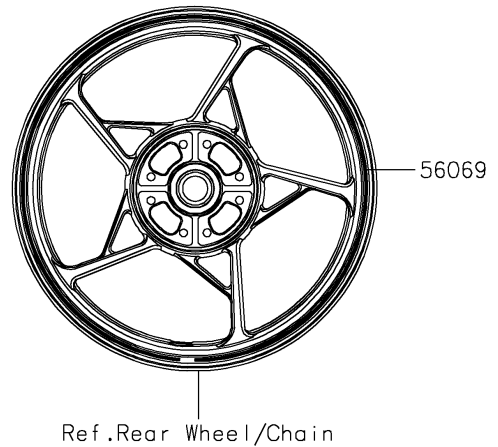

# 2019 NINJA® 650 PARTS DIAGRAM

Decals(Black)(JKF)

F2861E

## 2019 NINJA® 650 PARTS LIST

Decals(Black)(JKF)

ITEM NAME	PART NUMBER	QUANTITY
MARK,WINDSHIELD,KAWASAKI (Ref # 56054)	56054-2177	1
MARK,FUEL TANK,NINJA (Ref # 56054A)	56054-2489	2
MARK,LWR COWL.,KAWASAKI (Ref # 56054B)	56054-2490	2
PATTERN,WHEEL,GRN,6X1353 (Ref # 56069)	56069-2895	4
PATTERN,SIDE COWL.,LH,UPP (Ref # 56075)	56075-7309	1
PATTERN,SIDE COWL.,RH,UPP (Ref # 56075A)	56075-7310	1
RIM STRIPE APPLICATOR (Ref # 57001)	57001-1752	AR