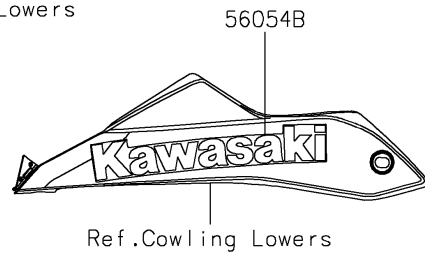

# 2019 NINJA® 650 PARTS DIAGRAM

Decals(Black)(JKF)

F2861E

## 2019 NINJA® 650 PARTS LIST

Decals(Black)(JKF)

ITEM NAME	PART NUMBER	QUANTITY
MARK,WINDSHIELD,KAWASAKI (Ref # 56054)	56054-2177	1
MARK,FUEL TANK,NINJA (Ref # 56054A)	56054-2489	2
MARK,LWR COWL.,KAWASAKI (Ref # 56054B)	56054-2490	2
PATTERN,WHEEL,GRN,6X1353 (Ref # 56069)	56069-2895	4
PATTERN,SIDE COWL.,LH,UPP (Ref # 56075)	56075-7309	1
PATTERN,SIDE COWL.,RH,UPP (Ref # 56075A)	56075-7310	1
RIM STRIPE APPLICATOR (Ref # 57001)	57001-1752	AR