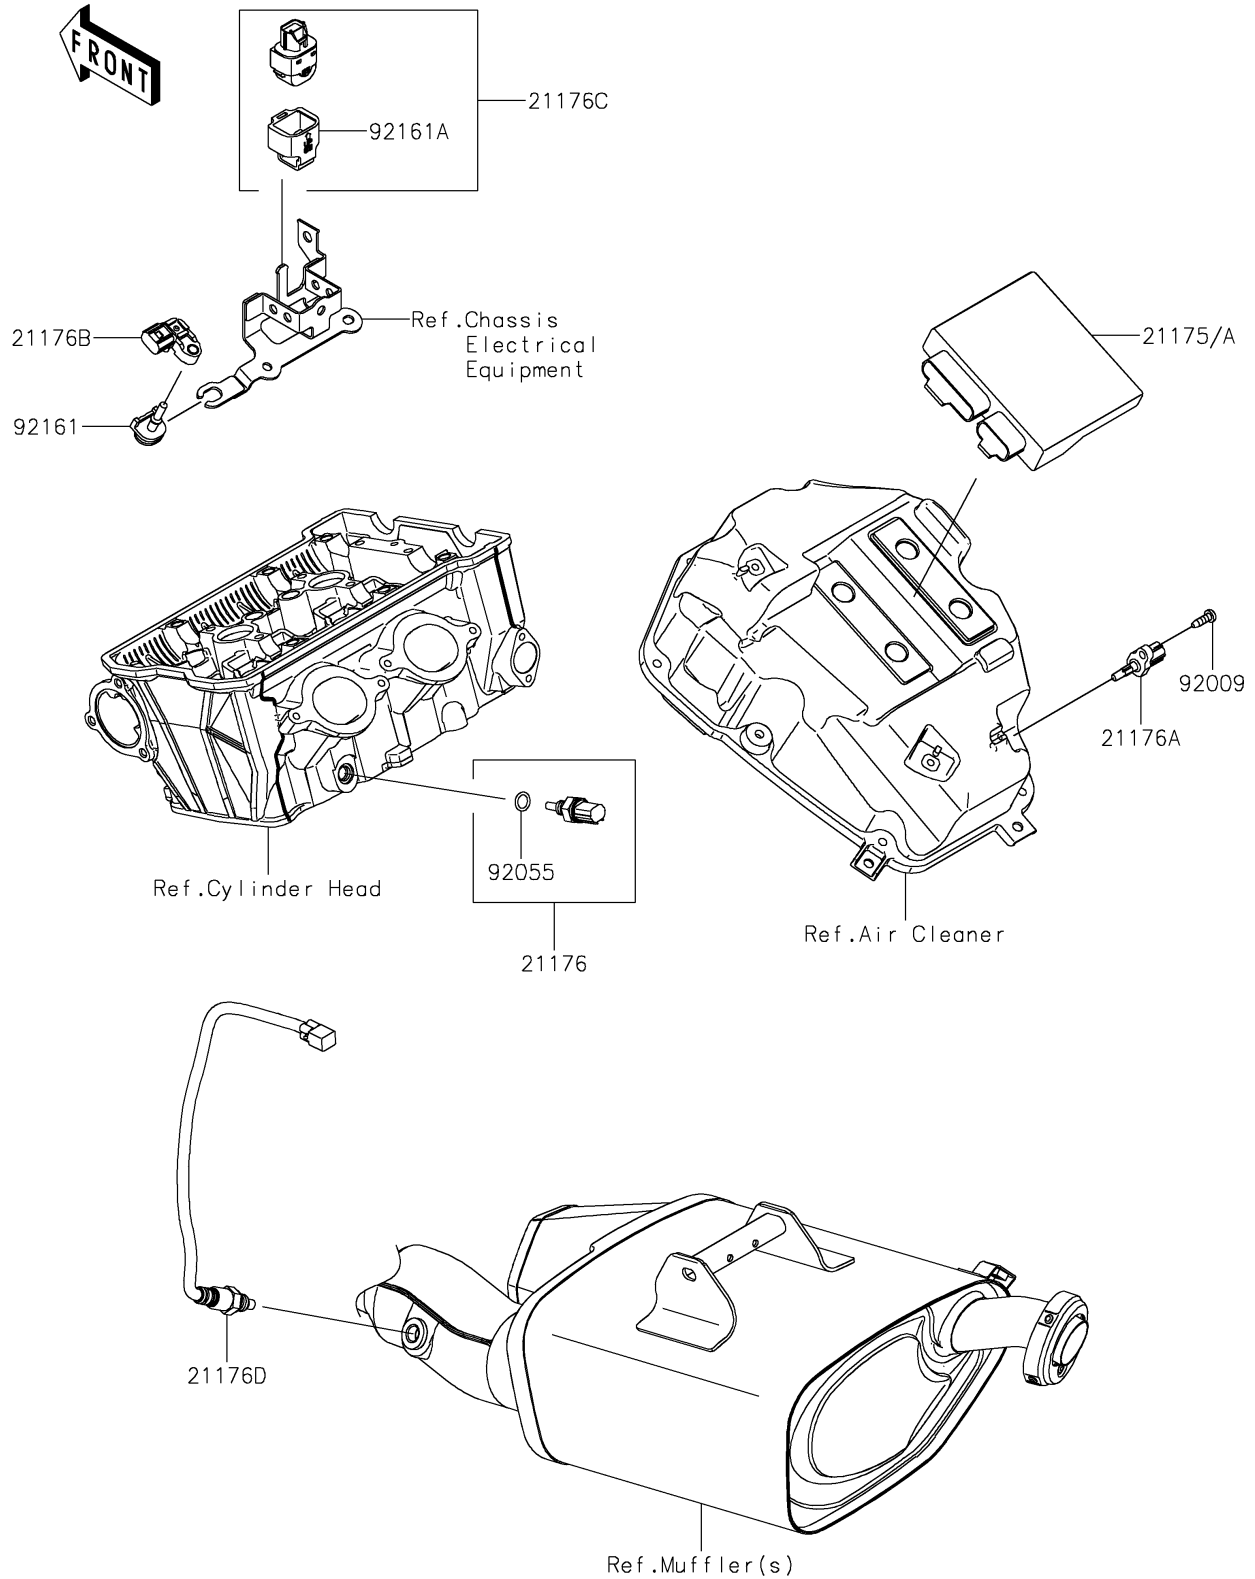

2019 NINJA® 650 PARTS DIAGRAM

Fuel Injection

E1530

2019 NINJA® 650 PARTS LIST

Fuel Injection

ITEM NAME	PART NUMBER	QUANTITY
CONTROL UNIT-ELECTRONIC (Ref # 21175)	21175-1187	1
SENSOR,WATER TEMP (Ref # 21176)	21176-0009	1
SENSOR,AIR TEMPERATURE (Ref # 21176A)	21176-0048	1
SENSOR,PRESSURE (Ref # 21176B)	21176-0111	1
SENSOR,VEHICLE-DOWN (Ref # 21176C)	21176-0704	1
SENSOR,OXYGEN (Ref # 21176D)	21176-0824	1
SCREW,TAPPING,5X16 (Ref # 92009)	92009-1984	1
RING-O,9.5X1.9 (Ref # 92055)	92055-0016	1
DAMPER (Ref # 92161)	92161-0673	1
DAMPER (Ref # 92161A)	92161-0951	1