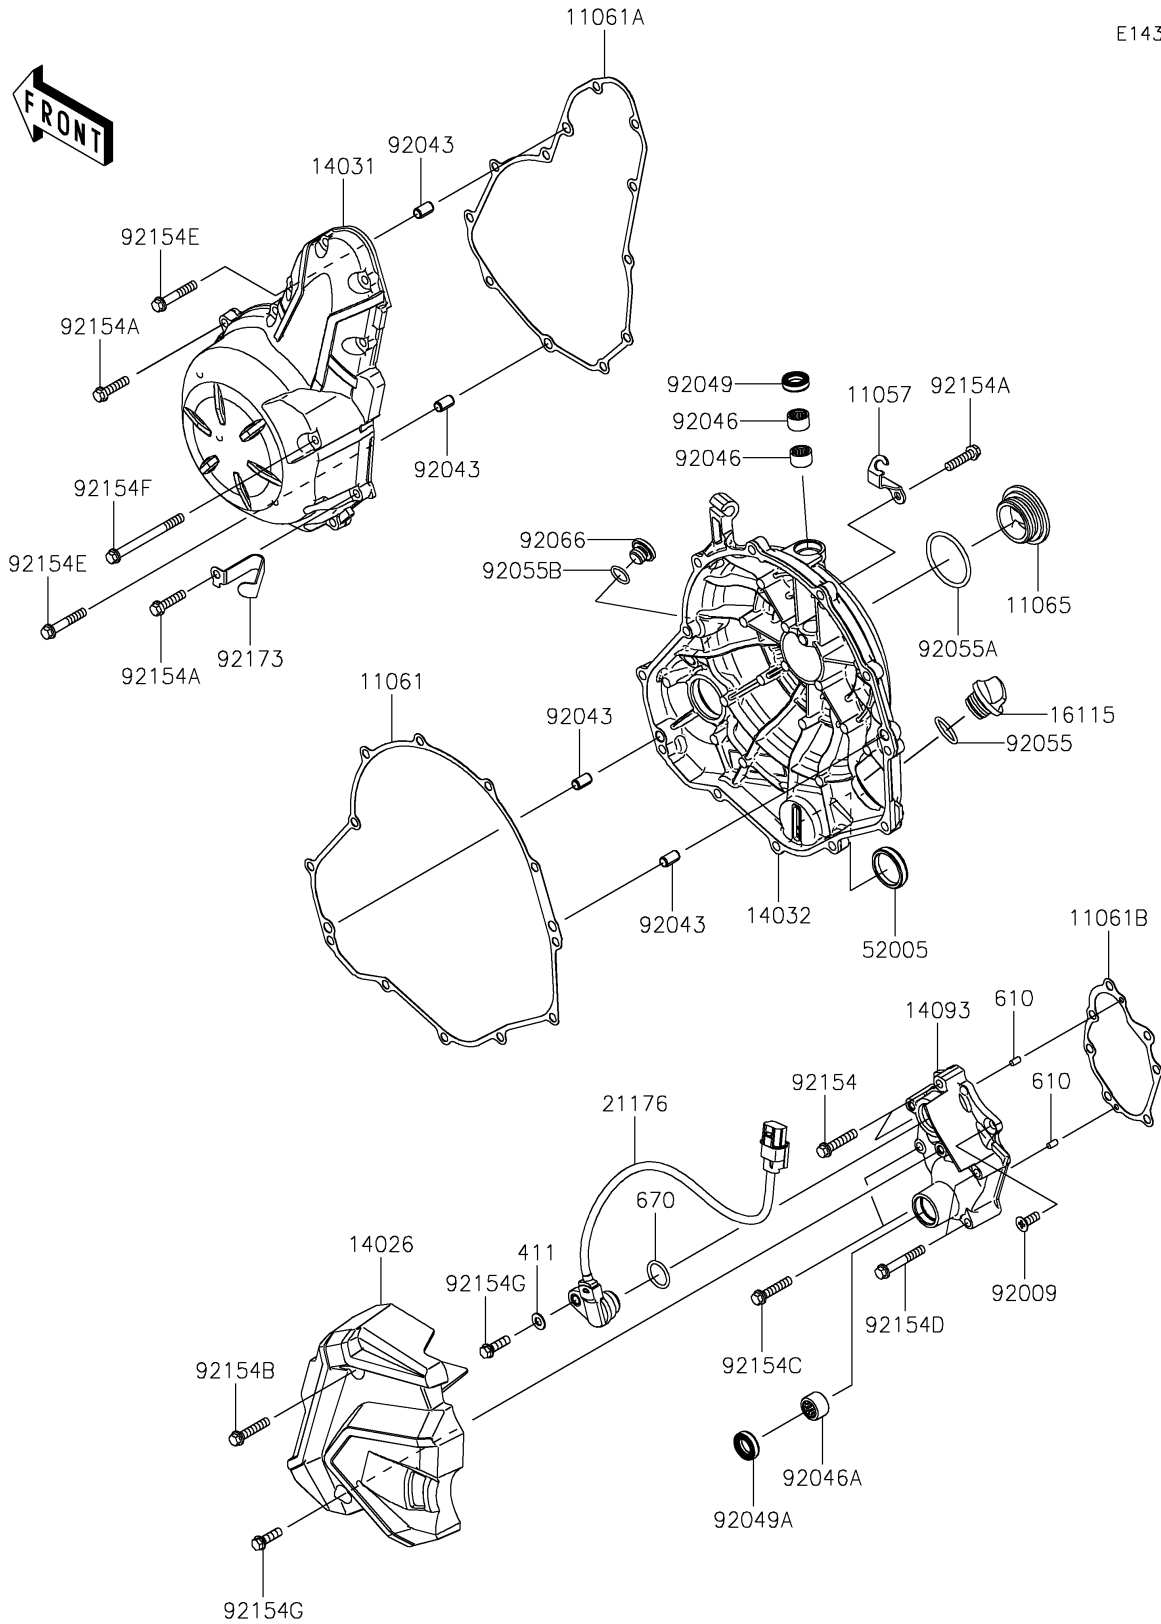

2019 NINJA® 650 PARTS DIAGRAM

Engine Cover(s)

E1431

2019 NINJA® 650 PARTS LIST

Engine Cover(s)

ITEM NAME	PART NUMBER	QUANTITY
BRACKET (Ref # 11057)	11057-0482	1
GASKET,CLUTCH COVER (Ref # 11061)	11061-0164	1
GASKET,GENERATOR COVER (Ref # 11061A)	11061-0165	1
GASKET,TRANSMISSION COVER (Ref # 11061B)	11061-0166	1
CAP (Ref # 11065)	11065-0978	1
COVER-CHAIN (Ref # 14026)	14026-0128	1
COVER-GENERATOR (Ref # 14031)	14031-0609	1
COVER-CLUTCH (Ref # 14032)	14032-0629	1
COVER,TRANSMISSION (Ref # 14093)	14093-0463	1
CAP-OIL FILLER (Ref # 16115)	16115-1053	1
SENSOR,GEAR POSITION (Ref # 21176)	21176-0820	1
WASHER-PLAIN,6MM (Ref # 411)	411AA0600	1
GAUGE,OIL LEVEL (Ref # 52005)	52005-0071	1
ROLLER,4X8 (Ref # 610)	610A0408	2
O RING,18MM (Ref # 670)	670D2018	1
SCREW,6X16 (Ref # 92009)	92009-1360	1
PIN,6.2X8X14 (Ref # 92043)	92043-1263	4
BEARING-NEEDLE,HK1210FM (Ref # 92046)	92046-0034	2
BEARING-NEEDLE,HK1312 (Ref # 92046A)	92046-1148	1
SEAL-OIL,CLUTCH RELEASE (Ref # 92049)	92049-1475	1
SEAL-OIL,TC13225.5 (Ref # 92049A)	92049-1519	1
RING-O,19.8MM (Ref # 92055)	92055-0844	1
RING-O,39.4MM (Ref # 92055A)	92055-0849	1
RING-O,13.0X1.9 (Ref # 92055B)	92055-1011	1
PLUG,12X9.1 (Ref # 92066)	92066-0900	1
BOLT,FLANGED,6X30 (Ref # 92154)	92154-0727	2
BOLT,FLANGED,6X25 (Ref # 92154A)	92154-0819	21
BOLT,FLANGED,6X30 (Ref # 92154B)	92154-1772	1
BOLT,FLANGED,6X30 (Ref # 92154C)	92154-1773	2

2019 NINJA® 650 PARTS LIST

Engine Cover(s)

ITEM NAME	PART NUMBER	QUANTITY
BOLT,FLANGED,6X40 (Ref # 92154D)	92154-1774	2
BOLT,FLANGED,6X35 (Ref # 92154E)	92154-1779	2
BOLT,FLANGED,6X70 (Ref # 92154F)	92154-1780	1
BOLT,FLANGED,6X20 (Ref # 92154G)	92154-2130	2
CLAMP (Ref # 92173)	92173-1689	1