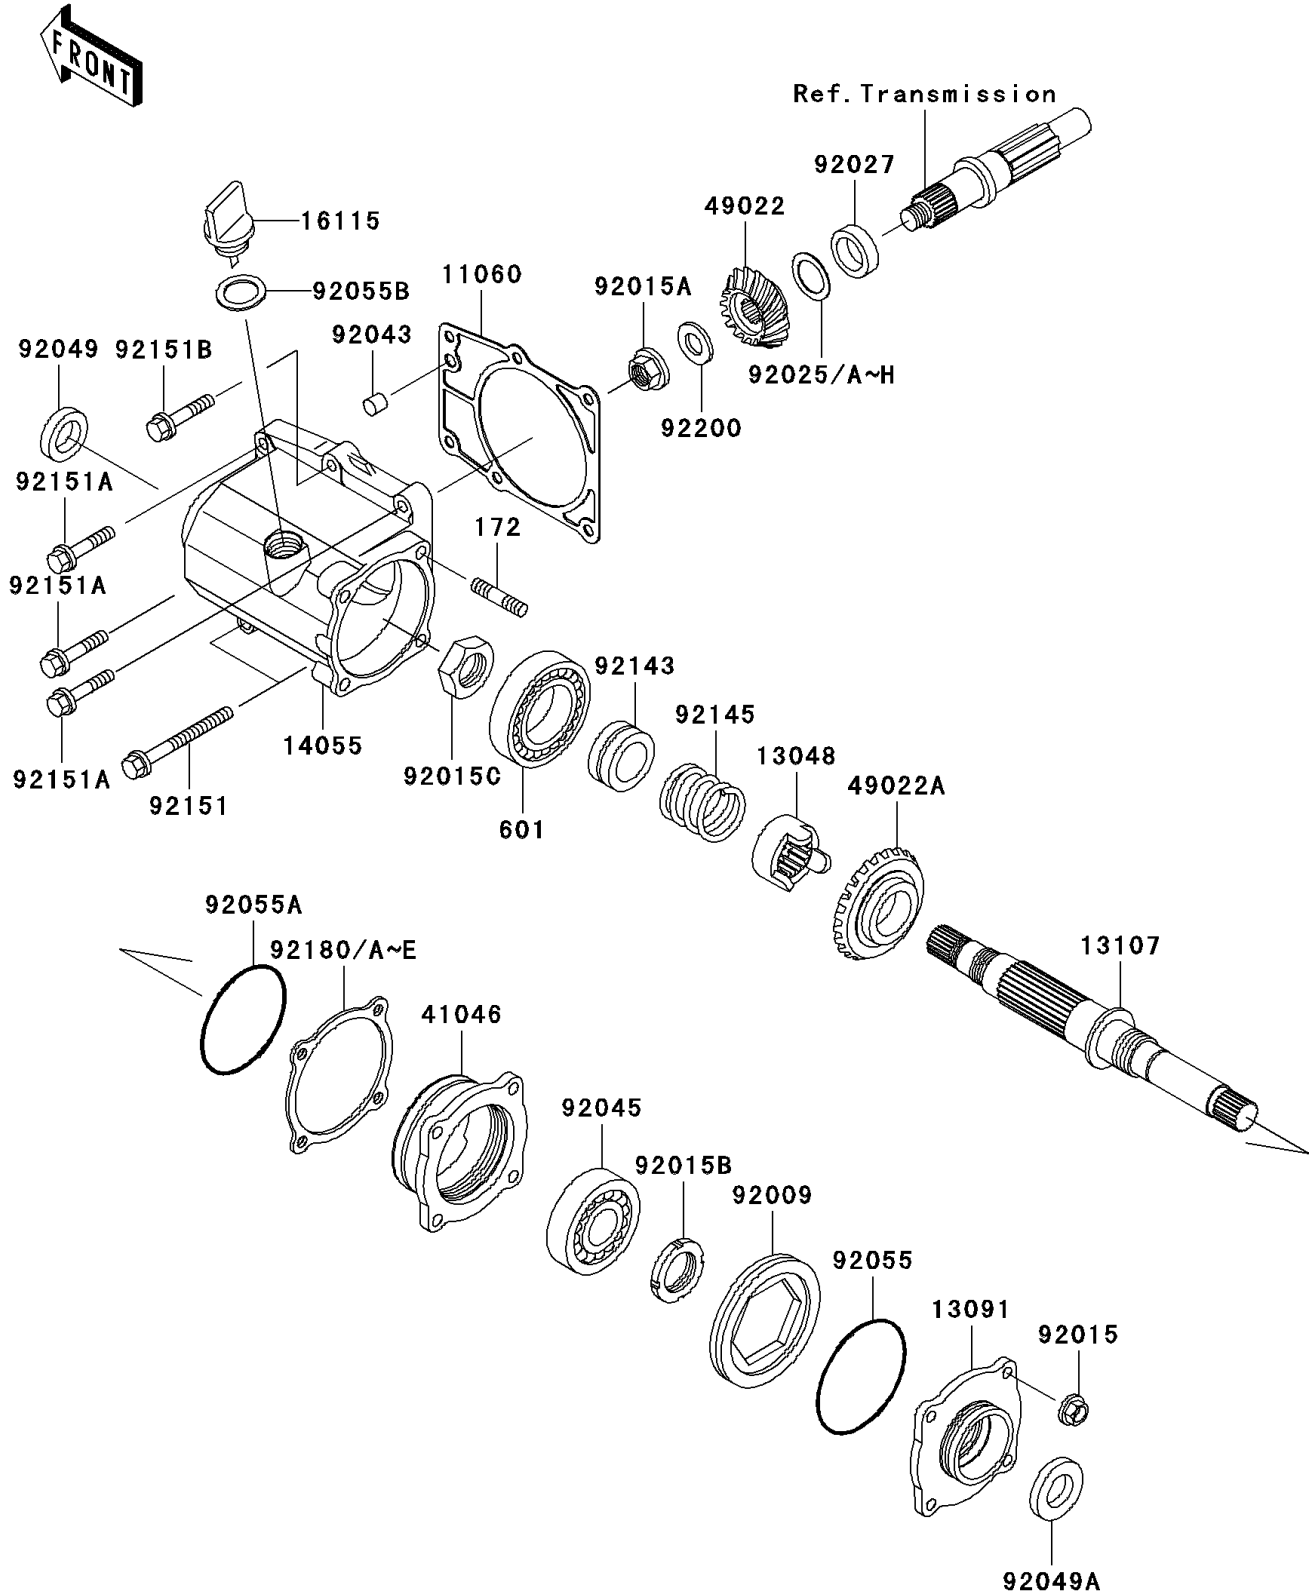

2002 Prairie 400 4X4 PARTS DIAGRAM

Front Bevel Gear

E3131

2002 Prairie 400 4X4 PARTS LIST

Front Bevel Gear

ITEM NAME	PART NUMBER	QUANTITY
GASKET,GEAR CASE (Ref # 11060)	11060-1728	1
CAM-DAMPER (Ref # 13048)	13048-1080	1
HOLDER (Ref # 13091)	13091-1950	1
SHAFT (Ref # 13107)	13107-1364	1
CASE-GEAR (Ref # 14055)	14055-1127	1
CAP-OIL FILLER (Ref # 16115)	16115-1065	1
HOUSING-BEARING (Ref # 41046)	41046-1094	1
GEAR-BEVEL,14T (Ref # 49022)	49022-1151	1
GEAR-BEVEL,20T (Ref # 49022A)	49022-1180	1
SCREW-SET-SOCKET,75X10 (Ref # 92009)	92009-1667	1
NUT,8MM (Ref # 92015)	92015-1402	4
NUT,16MM (Ref # 92015A)	92015-1581	1
NUT,30MM (Ref # 92015B)	92015-1858	1
NUT,26MM (Ref # 92015C)	92015-1990	1
SHIM,25.3X36X0.15 (Ref # 92025)	92025-1688	AR
SHIM,25.3X36X0.50 (Ref # 92025A)	92025-1689	AR
SHIM,25.3X36X0.60 (Ref # 92025B)	92025-1690	AR
SHIM,25.3X36X0.70 (Ref # 92025C)	92025-1691	AR
SHIM,25.3X36X0.80 (Ref # 92025D)	92025-1692	AR
SHIM,25.3X36X0.90 (Ref # 92025E)	92025-1693	AR
SHIM,25.3X36X1.00 (Ref # 92025F)	92025-1694	AR
SHIM,25.3X36X1.10 (Ref # 92025G)	92025-1695	AR
SHIM,25.3X36X1.20 (Ref # 92025H)	92025-1696	AR
COLLAR,25.3X36X10 (Ref # 92027)	92027-1968	1
PIN,DOWEL,10X14 (Ref # 92043)	92043-1037	1
BEARING-BALL,6306SH2 (Ref # 92045)	92045-1190	1
SEAL-OIL,AE1252E0 (Ref # 92049)	92049-1395	1
SEAL-OIL,AE1265E0 (Ref # 92049A)	92049-1400	1
RING-O (Ref # 92055)	92055-081	1