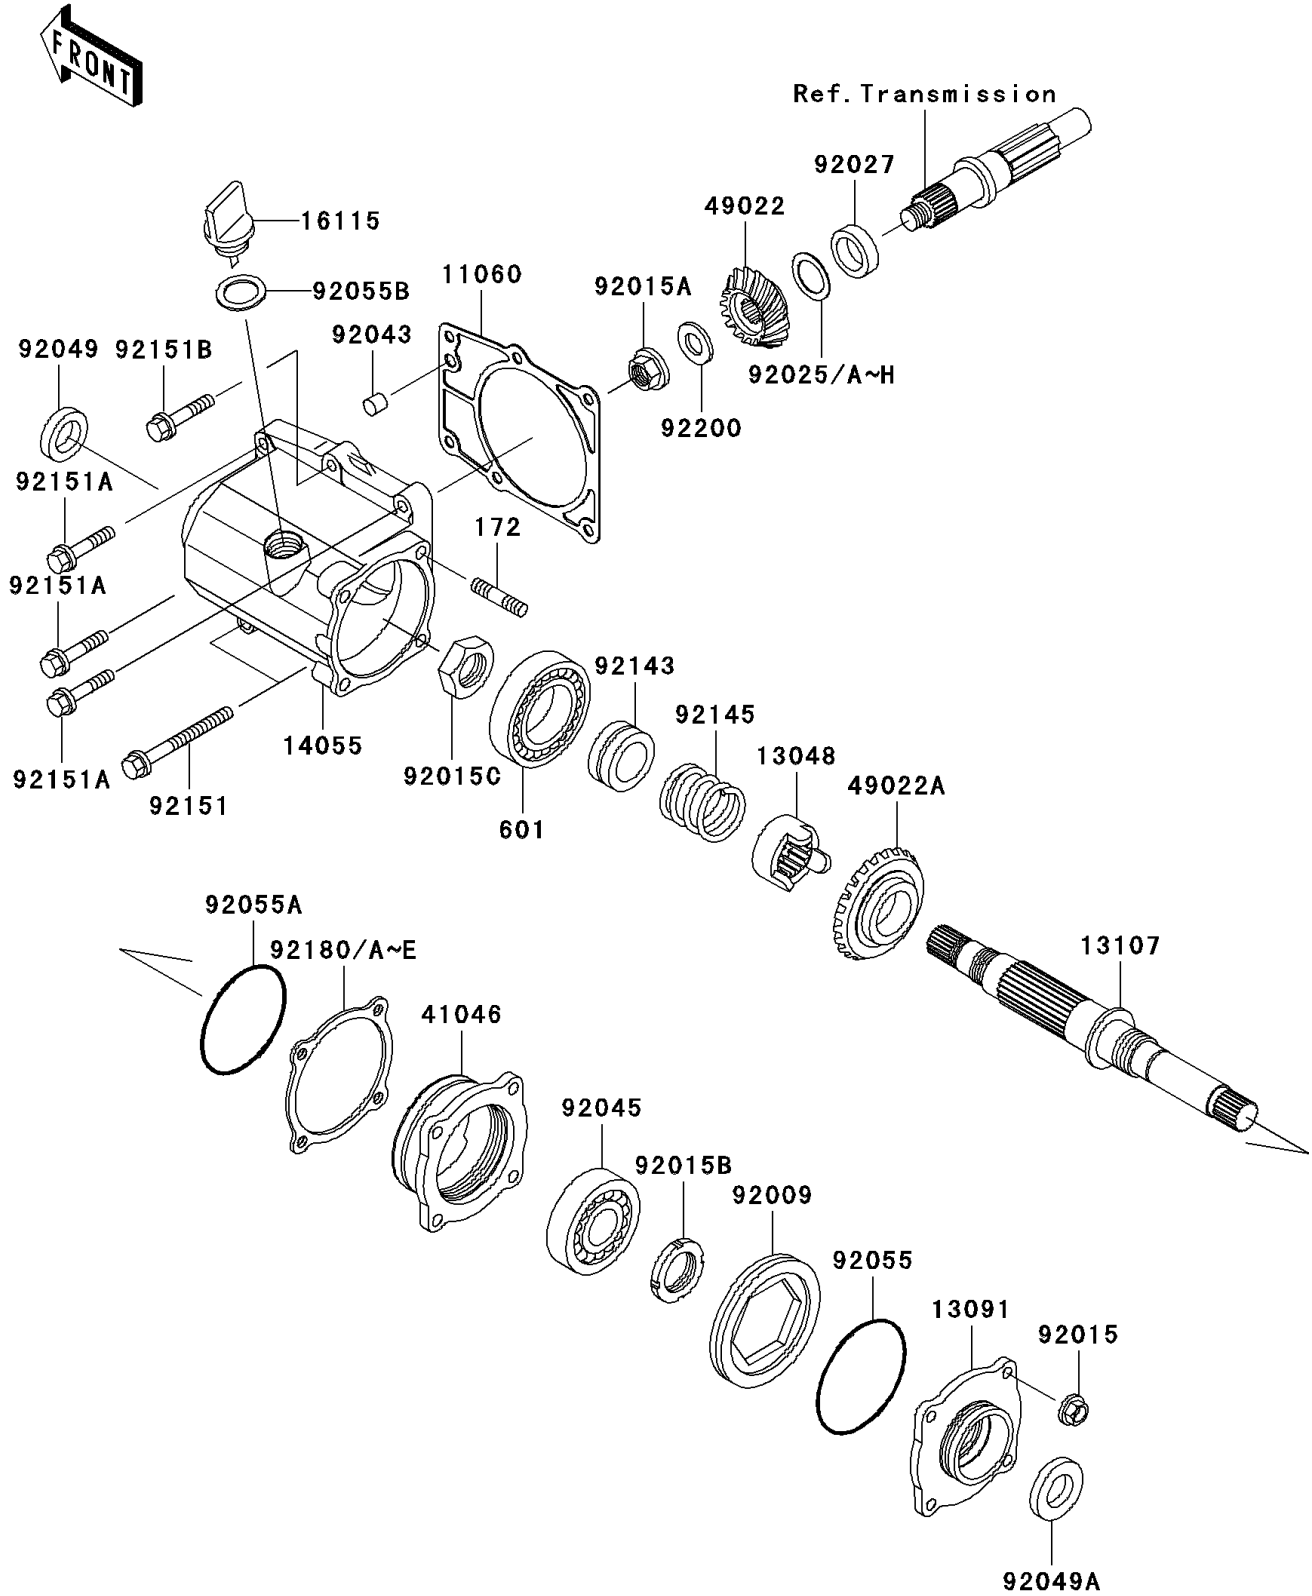

1999 Prairie 400 4X4 PARTS DIAGRAM

Front Bevel Gear

E3131

1999 Prairie 400 4X4 PARTS LIST

Front Bevel Gear

ITEM NAME	PART NUMBER	QUANTITY
GASKET,GEAR CASE (Ref # 11060)	11060-1728	1
CAM-DAMPER (Ref # 13048)	13048-1080	1
HOLDER (Ref # 13091)	13091-1950	1
SHAFT (Ref # 13107)	13107-1364	1
CASE-GEAR (Ref # 14055)	14055-1127	1
CAP-OIL FILLER (Ref # 16115)	16115-1065	1
HOUSING-BEARING (Ref # 41046)	41046-1094	1
GEAR-BEVEL,14T (Ref # 49022)	49022-1151	1
GEAR-BEVEL,20T (Ref # 49022A)	49022-1180	1
SCREW-SET-SOCKET,75X10 (Ref # 92009)	92009-1667	1
NUT,8MM (Ref # 92015)	92015-1402	4
NUT,16MM (Ref # 92015A)	92015-1581	1
NUT,30MM (Ref # 92015B)	92015-1858	1
NUT,26MM (Ref # 92015C)	92015-1990	1
SHIM,25.3X36X0.15 (Ref # 92025)	92025-1688	AR
SHIM,25.3X36X0.50 (Ref # 92025A)	92025-1689	AR
SHIM,25.3X36X0.60 (Ref # 92025B)	92025-1690	AR
SHIM,25.3X36X0.70 (Ref # 92025C)	92025-1691	AR
SHIM,25.3X36X0.80 (Ref # 92025D)	92025-1692	AR
SHIM,25.3X36X0.90 (Ref # 92025E)	92025-1693	AR
SHIM,25.3X36X1.00 (Ref # 92025F)	92025-1694	AR
SHIM,25.3X36X1.10 (Ref # 92025G)	92025-1695	AR
SHIM,25.3X36X1.20 (Ref # 92025H)	92025-1696	AR
COLLAR,25.3X36X10 (Ref # 92027)	92027-1968	1
PIN,DOWEL,10X14 (Ref # 92043)	92043-1037	1
BEARING-BALL,6306SH2 (Ref # 92045)	92045-1190	1
SEAL-OIL,AE1252E0 (Ref # 92049)	92049-1395	1
SEAL-OIL,AE1265E0 (Ref # 92049A)	92049-1400	1
RING-O (Ref # 92055)	92055-081	1