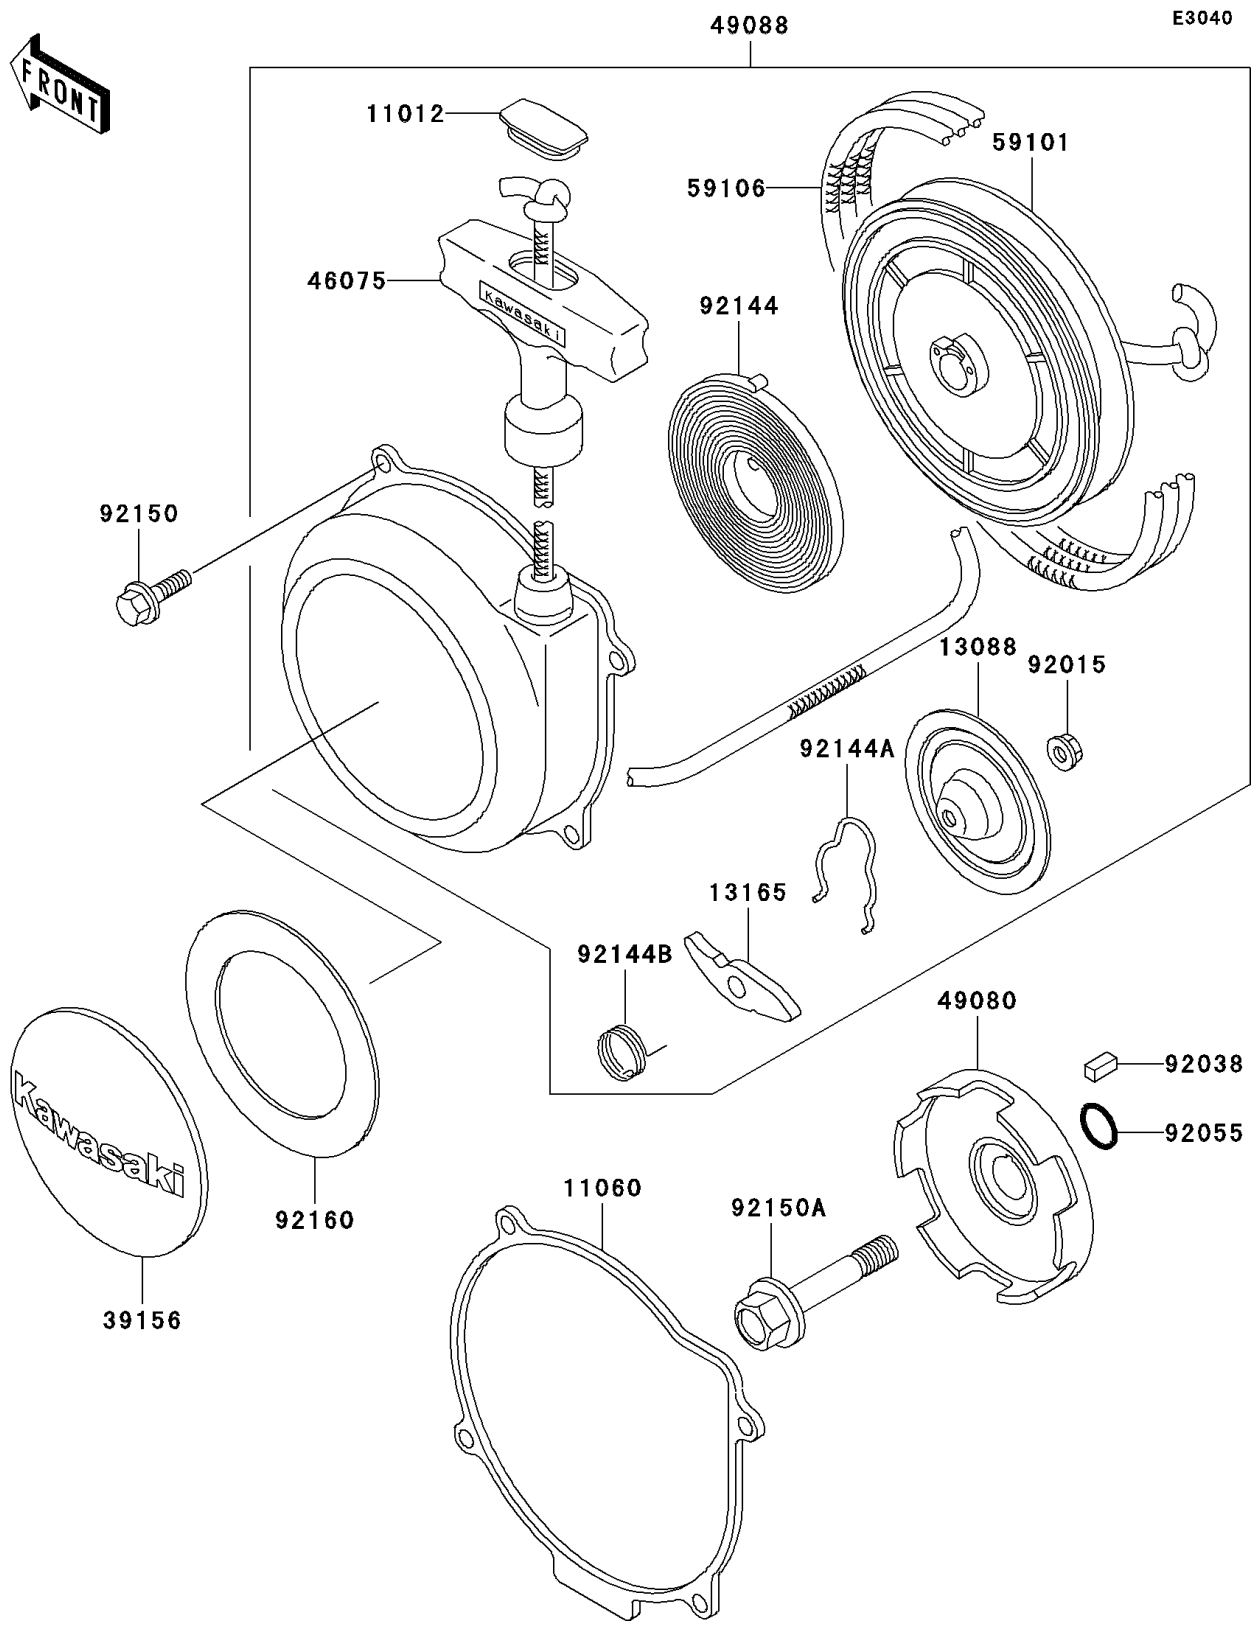

# 1999 Prairie 400 4X4 PARTS DIAGRAM

Recoil Starter

# 1999 Prairie 400 4X4 PARTS LIST

## Recoil Starter

ITEM NAME	PART NUMBER	QUANTITY
CAP,RECOIL GRIP (Ref # 11012)	11012-1420	1
GASKET,BLANK (Ref # 11060)	11060-1717	1
PLATE-FRICTION,RECOIL (Ref # 13088)	13088-1073	1
PAWL,RECOIL (Ref # 13165)	13165-1123	1
PAD,RECOIL STARTER (Ref # 39156)	39156-1527	1
GRIP,RECOIL (Ref # 46075)	46075-1073	1
PULLEY-STARTING (Ref # 49080)	49080-1056	1
STARTER-RECOIL (Ref # 49088)	49088-1056	1
REEL (Ref # 59101)	59101-1109	1
ROPE (Ref # 59106)	59106-1103	1
NUT,6MM (Ref # 92015)	92015-1464	1
KEY,SUNK (Ref # 92038)	92038-1051	1
RING-O,19.8X2.2 (Ref # 92055)	92055-1215	1
SPRING,RECOIL (Ref # 92144)	92144-1205	1
SPRING,FRICTION (Ref # 92144A)	92144-1206	1
SPRING,RETURN (Ref # 92144B)	92144-1207	1
BOLT,6X14 (Ref # 92150)	92150-1916	4
BOLT,12X65 (Ref # 92150A)	92150-1987	1
DAMPER,RECOIL STARTER (Ref # 92160)	92160-1691	1