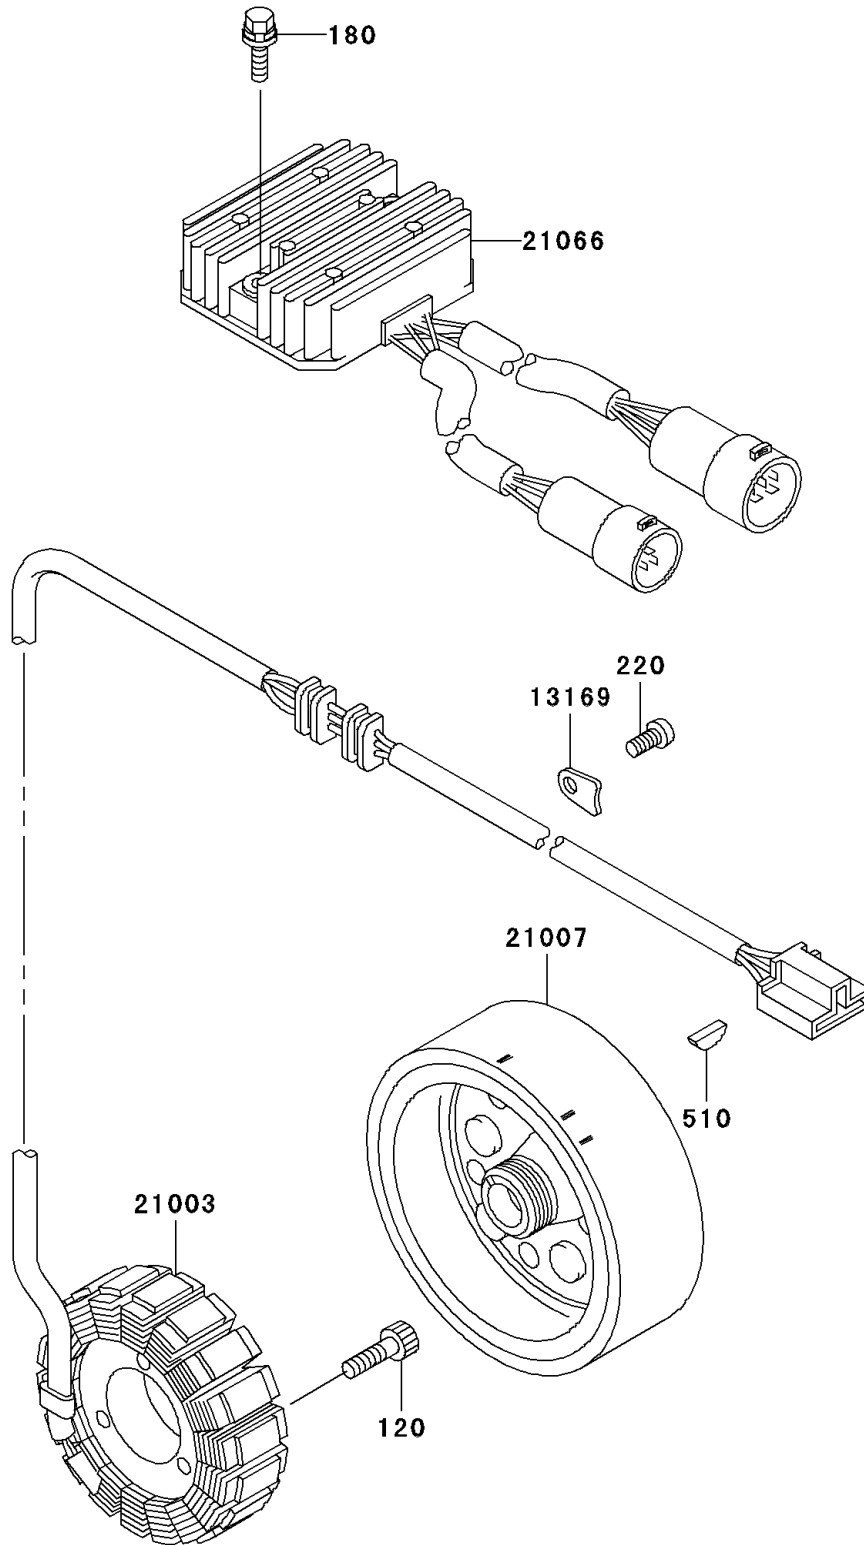

# 1999 Prairie 400 4X4 PARTS DIAGRAM

Generator

E1810

# 1999 Prairie 400 4X4 PARTS LIST

## Generator

ITEM NAME	PART NUMBER	QUANTITY
BOLT-SOCKET,6X30 (Ref # 120)	120P0630	3
BOLT-UPSET-WS,6X30 (Ref # 180)	180D0630	2
SCREW-PAN-CROS,6X10 (Ref # 220)	220B0610	1
KEY-WOODRUFF (Ref # 510)	510A4200	1
PLATE,HARNESS (Ref # 13169)	13169-1788	1
STATOR (Ref # 21003)	21003-1345	1
ROTOR,GENERATOR (Ref # 21007)	21007-1306	1
REGULATOR-VOLTAGE (Ref # 21066)	21066-1112	1