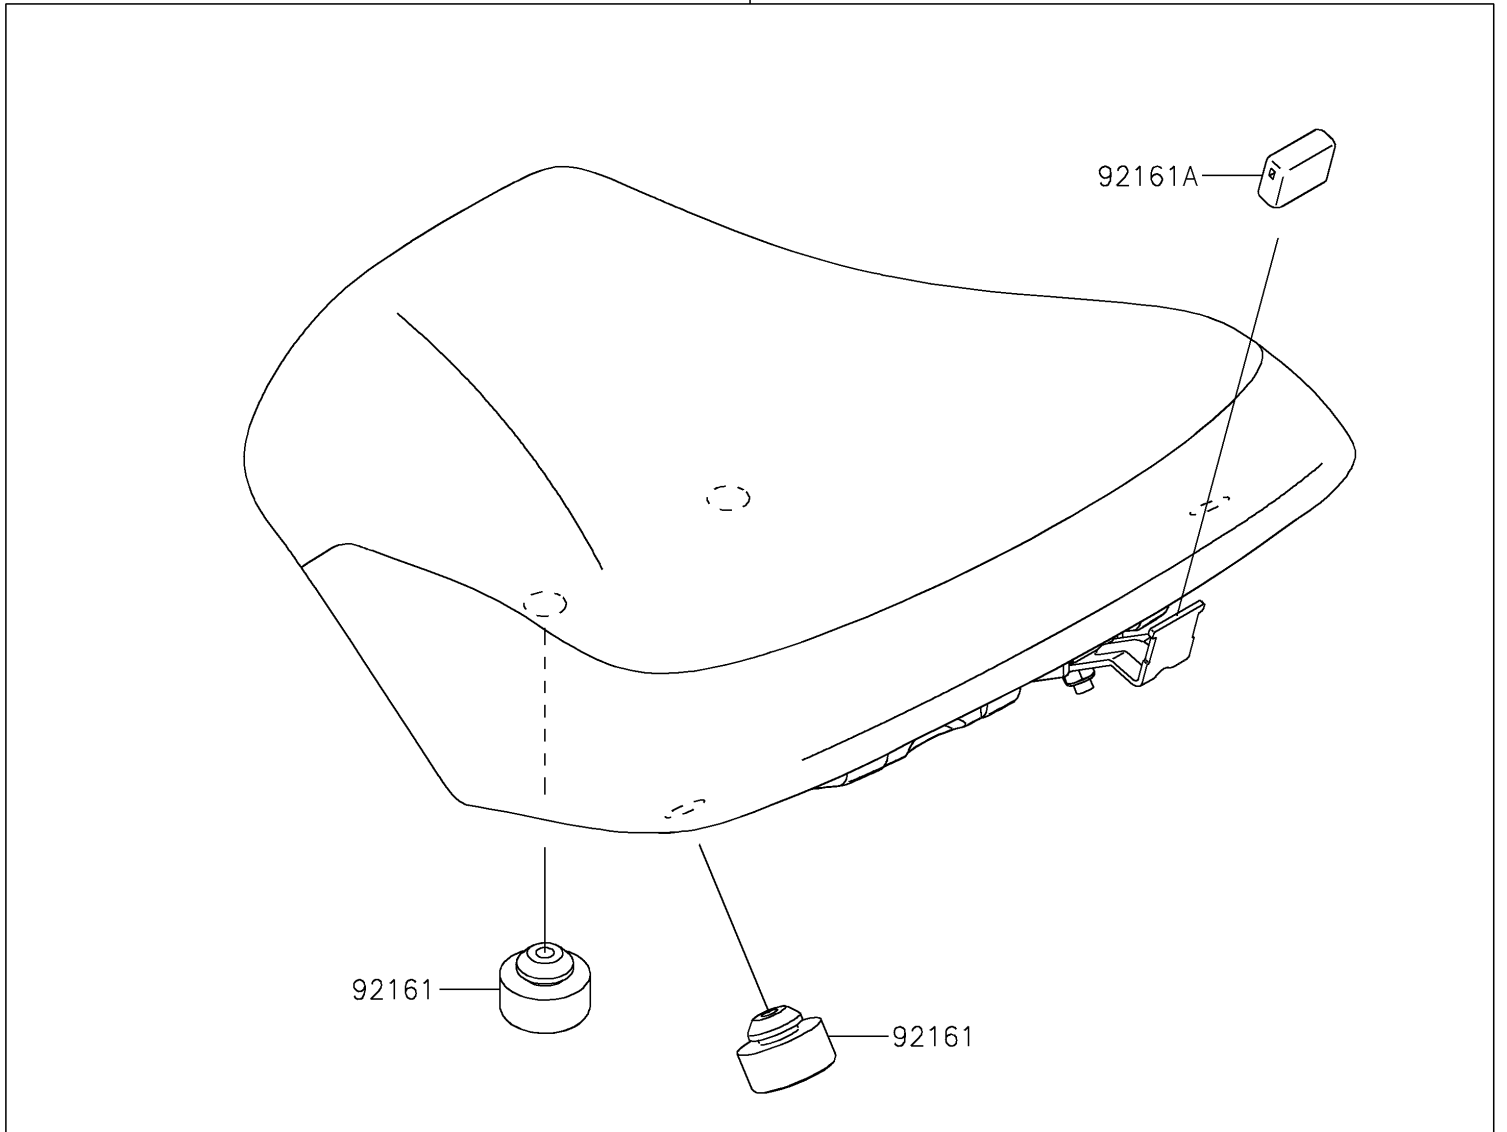

# 2019 Z650 ABS PARTS DIAGRAM

Accessory(High-Seat)

F2910J

99994

92161A

92161

92161

## 2019 Z650 ABS PARTS LIST

Accessory(High-Seat)

ITEM NAME	PART NUMBER	QUANTITY
DAMPER,SEAT (Ref # 92161)	92161-0930	4
DAMPER,SEAT BRACKET,FR (Ref # 92161A)	92161-1865	1
KIT-ACCESSORY,HIGH-SEAT (Ref # 99994)	99994-1062	1