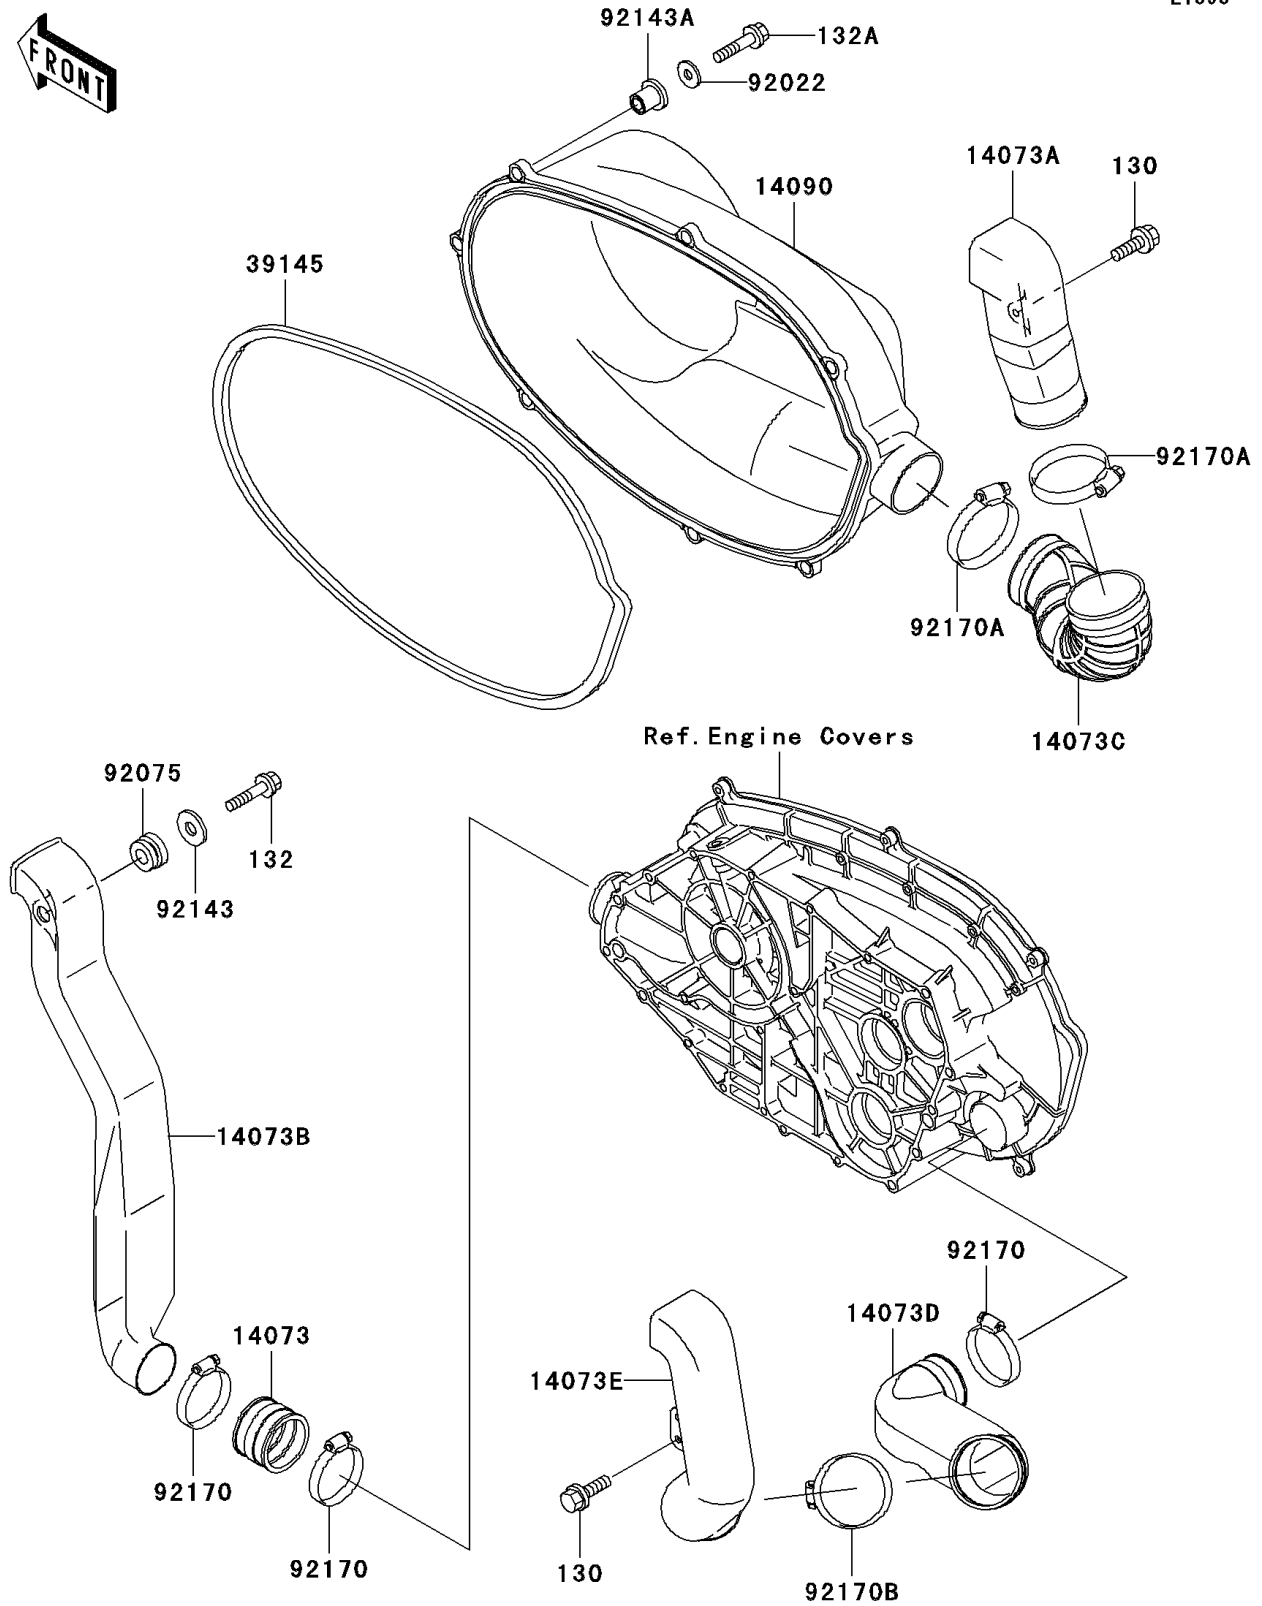

# 1999 Prairie 400 4X4 PARTS DIAGRAM

## Converter Cover

E1393

# 1999 Prairie 400 4X4 PARTS LIST

## Converter Cover

ITEM NAME	PART NUMBER	QUANTITY
BOLT-FLANGED,6X12 (Ref # 130)	130J0612	3
BOLT-FLANGED-SMALL,6X25 (Ref # 132)	132G0625	1
BOLT-FLANGED-SMALL,6X30 (Ref # 132A)	132J0630	7
DUCT (Ref # 14073)	14073-1324	1
DUCT,SNORKEL,EX (Ref # 14073A)	14073-1678	1
DUCT,SNORKEL,IN (Ref # 14073B)	14073-1679	1
DUCT,SNORKEL,EX (Ref # 14073C)	14073-1680	1
DUCT,SNORKEL,EX (Ref # 14073D)	14073-1683	1
DUCT,SNORKEL,EX (Ref # 14073E)	14073-1684	1
COVER,BELT CONVERTER (Ref # 14090)	14090-1961	1
TRIM-SEAL,CONVERTER COVER (Ref # 39145)	39145-1114	1
WASHER,7X18X1.2 (Ref # 92022)	92022-1545	7
DAMPER,RUBBER (Ref # 92075)	92075-1123	1
COLLAR (Ref # 92143)	92143-1353	1
COLLAR (Ref # 92143A)	92143-1888	7
CLAMP (Ref # 92170)	92170-1674	3
CLAMP (Ref # 92170A)	92170-1763	2
CLAMP (Ref # 92170B)	92170-1764	1