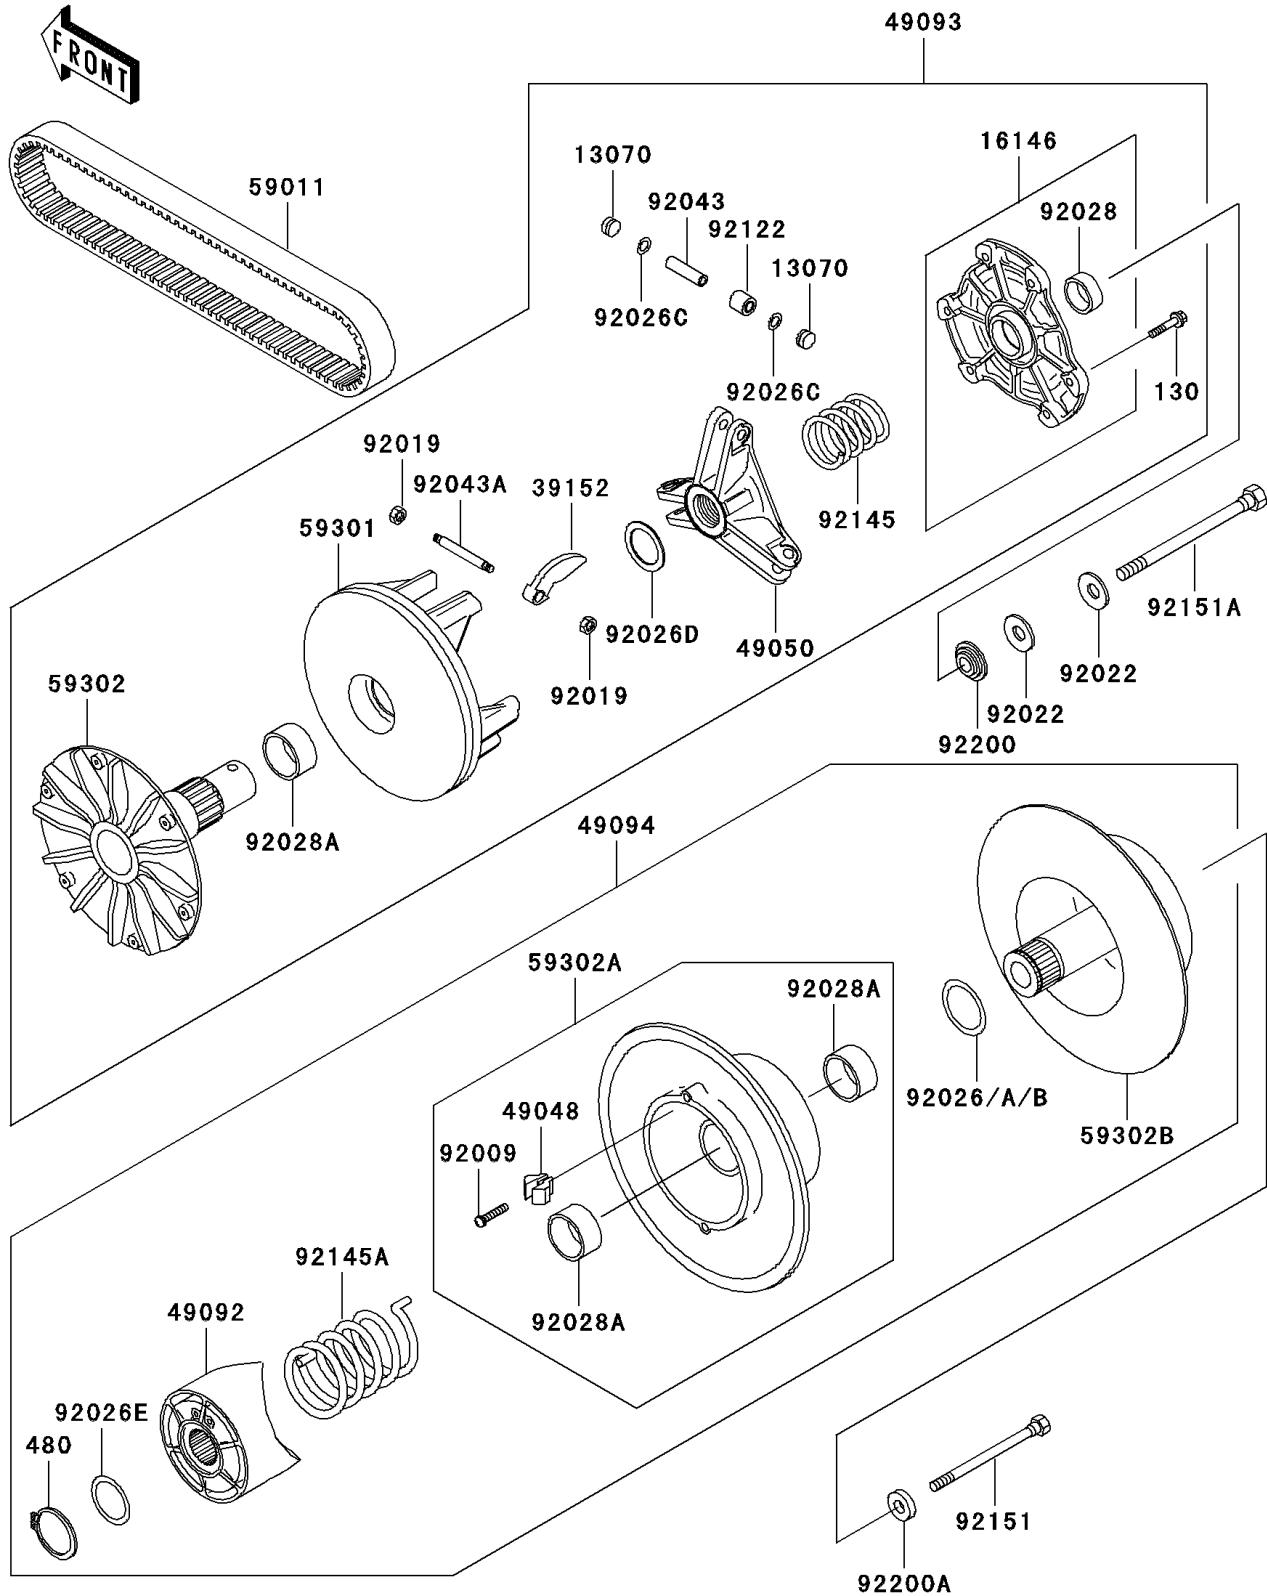

2001 Prairie 400 4X4 PARTS DIAGRAM

Drive Converter

E1391

2001 Prairie 400 4X4 PARTS LIST

Drive Converter

ITEM NAME	PART NUMBER	QUANTITY
BOLT-FLANGED,6X30 (Ref # 130)	130P0630	6
CIRCLIP (Ref # 480)	480J3400	1
GUIDE (Ref # 13070)	13070-1330	6
COVER-ASSY (Ref # 16146)	16146-1194	1
WEIGHT-RAMP (Ref # 39152)	39152-1064	3
SHOE (Ref # 49048)	49048-1060	3
SPIDER (Ref # 49050)	49050-1064	1
RAMP (Ref # 49092)	49092-1062	1
CONVERTER-ASSY-DRIVE (Ref # 49093)	49093-1060	1
CONVERTER-ASSY-DRIVEN (Ref # 49094)	49094-1060	1
BELT (Ref # 59011)	59011-1066	1
SHEAVE-MOVABLE (Ref # 59301)	59301-1060	1
SHEAVE-COMP,FIXED (Ref # 59302)	59302-1070	1
SHEAVE-COMP,MOVABLE (Ref # 59302A)	59302-1072	1
SHEAVE-COMP,FIXED (Ref # 59302B)	59302-1073	1
SCREW,SHOE (Ref # 92009)	92009-1849	3
NUT,LOCK,6MM (Ref # 92019)	92019-008	6
WASHER,SPECIAL CONICAL (Ref # 92022)	92022-1901	2
SPACER,39X50X0.50 (Ref # 92026)	92026-1507	AR
SPACER,39X50X0.60 (Ref # 92026A)	92026-1508	AR
SPACER,39X50X0.80 (Ref # 92026B)	92026-1510	AR
SPACER (Ref # 92026C)	92026-1512	6
SPACER,32.3X44.3X1.60 (Ref # 92026D)	92026-1520	1
SPACER,34X44X0.80 (Ref # 92026E)	92026-1521	1
BUSHING (Ref # 92028)	92028-1861	1
BUSHING (Ref # 92028A)	92028-1864	3
PIN (Ref # 92043)	92043-1572	3
PIN (Ref # 92043A)	92043-1573	3
ROLLER (Ref # 92122)	92122-1204	3

2001 Prairie 400 4X4 PARTS LIST

Drive Converter

ITEM NAME	PART NUMBER	QUANTITY
SPRING,DRIVE CONVERTER (Ref # 92145)	92145-1128	1
SPRING,CONVERTER DRIVEN (Ref # 92145A)	92145-1129	1
BOLT,10X95 (Ref # 92151)	92151-1315	1
BOLT,12X165 (Ref # 92151A)	92151-1393	1
WASHER (Ref # 92200)	92200-1401	1
WASHER,10.2X37X5.0 (Ref # 92200A)	92200-1402	1