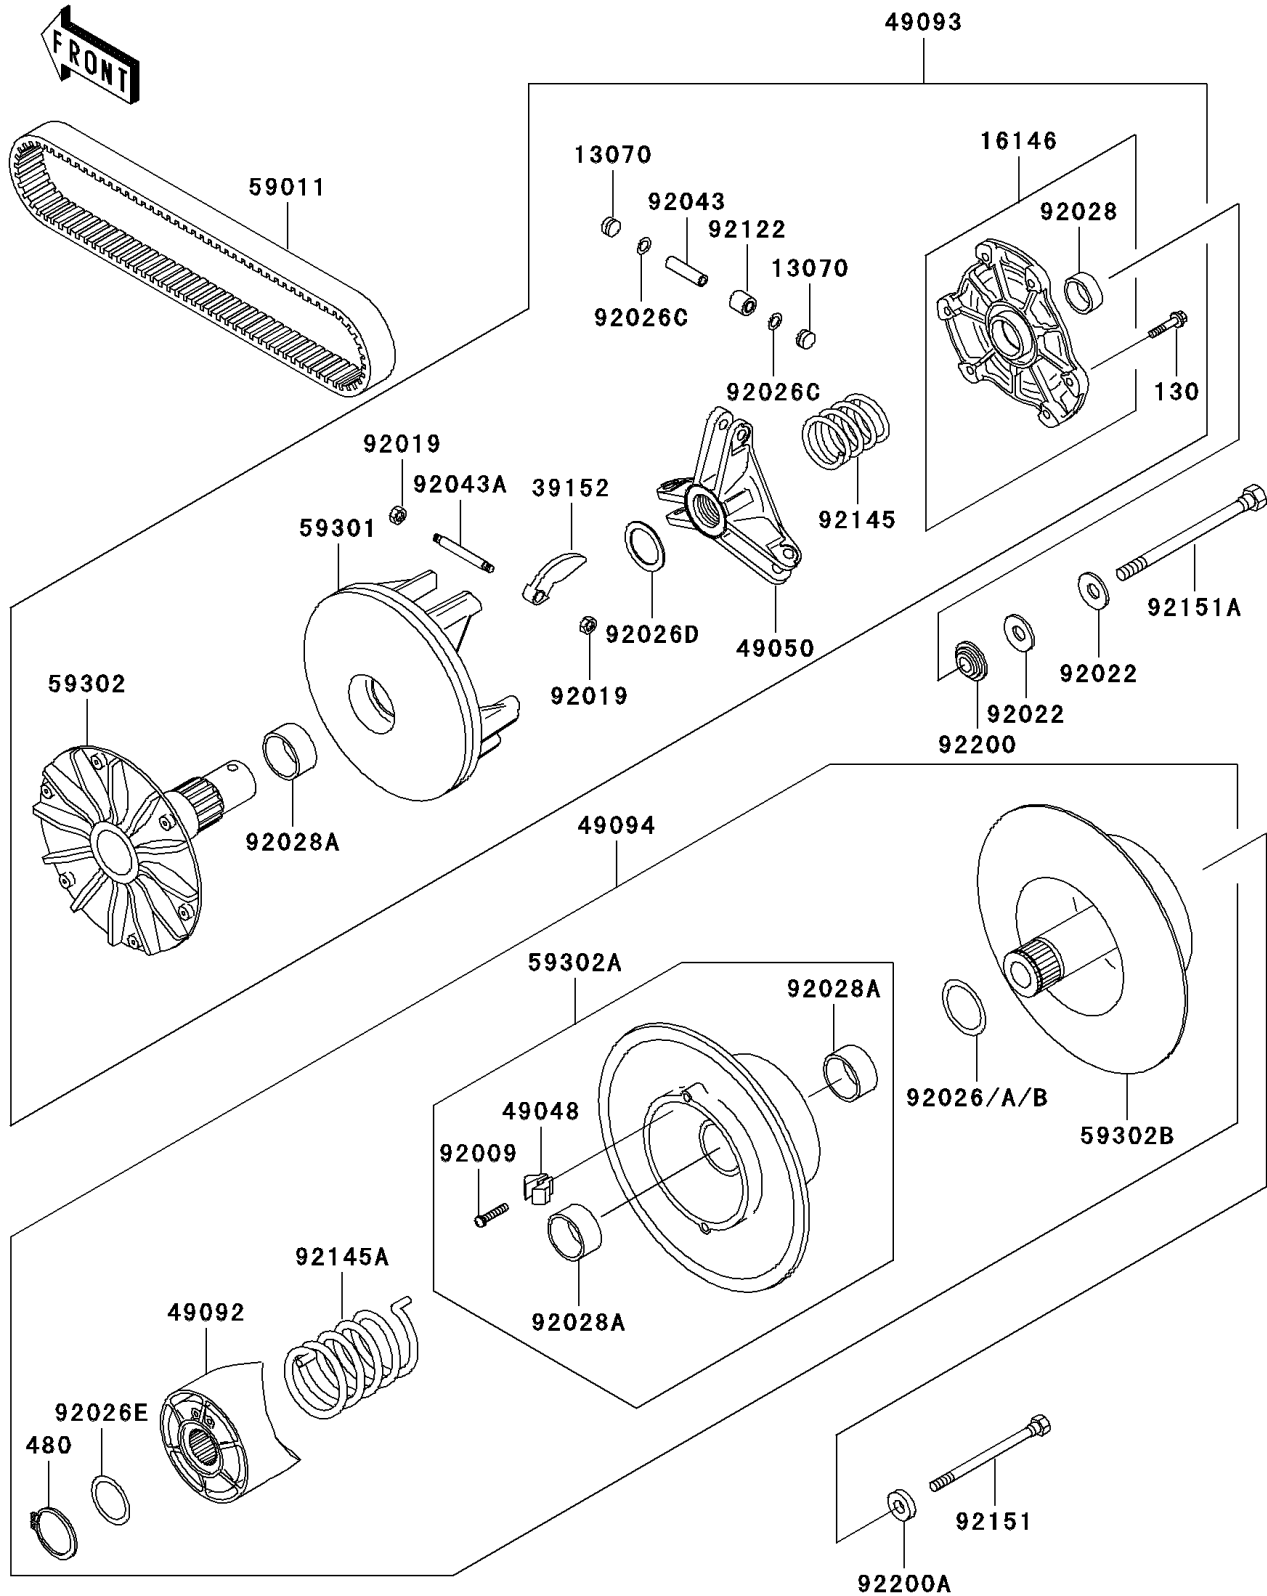

# 1999 Prairie 400 4X4 PARTS DIAGRAM

Drive Converter

E1391

# 1999 Prairie 400 4X4 PARTS LIST

## Drive Converter

ITEM NAME	PART NUMBER	QUANTITY
BOLT-FLANGED,6X30 (Ref # 130)	130P0630	6
CIRCLIP (Ref # 480)	480J3400	1
GUIDE (Ref # 13070)	13070-1330	6
COVER-ASSY (Ref # 16146)	16146-1194	1
WEIGHT-RAMP (Ref # 39152)	39152-1064	3
SHOE (Ref # 49048)	49048-1060	3
SPIDER (Ref # 49050)	49050-1064	1
RAMP (Ref # 49092)	49092-1062	1
CONVERTER-ASSY-DRIVE (Ref # 49093)	49093-1060	1
CONVERTER-ASSY-DRIVEN (Ref # 49094)	49094-1060	1
BELT (Ref # 59011)	59011-1066	1
SHEAVE-MOVABLE (Ref # 59301)	59301-1060	1
SHEAVE-COMP,FIXED (Ref # 59302)	59302-1070	1
SHEAVE-COMP,MOVABLE (Ref # 59302A)	59302-1072	1
SHEAVE-COMP,FIXED (Ref # 59302B)	59302-1073	1
SCREW,SHOE (Ref # 92009)	92009-1849	3
NUT,LOCK,6MM (Ref # 92019)	92019-008	6
WASHER,SPECIAL CONICAL (Ref # 92022)	92022-1901	2
SPACER,39X50X0.50 (Ref # 92026)	92026-1507	AR
SPACER,39X50X0.60 (Ref # 92026A)	92026-1508	AR
SPACER,39X50X0.80 (Ref # 92026B)	92026-1510	AR
SPACER (Ref # 92026C)	92026-1512	6
SPACER,32.3X44.3X1.60 (Ref # 92026D)	92026-1520	1
SPACER,34X44X0.80 (Ref # 92026E)	92026-1521	1
BUSHING (Ref # 92028)	92028-1861	1
BUSHING (Ref # 92028A)	92028-1864	3
PIN (Ref # 92043)	92043-1572	3
PIN (Ref # 92043A)	92043-1573	3
ROLLER (Ref # 92122)	92122-1204	3

## Drive Converter

ITEM NAME	PART NUMBER	QUANTITY
SPRING,DRIVE CONVERTER (Ref # 92145)	92145-1128	1
SPRING,CONVERTER DRIVEN (Ref # 92145A)	92145-1129	1
BOLT,10X95 (Ref # 92151)	92151-1315	1
BOLT,12X165 (Ref # 92151A)	92151-1393	1
WASHER (Ref # 92200)	92200-1401	1
WASHER,10.2X37X5.0 (Ref # 92200A)	92200-1402	1