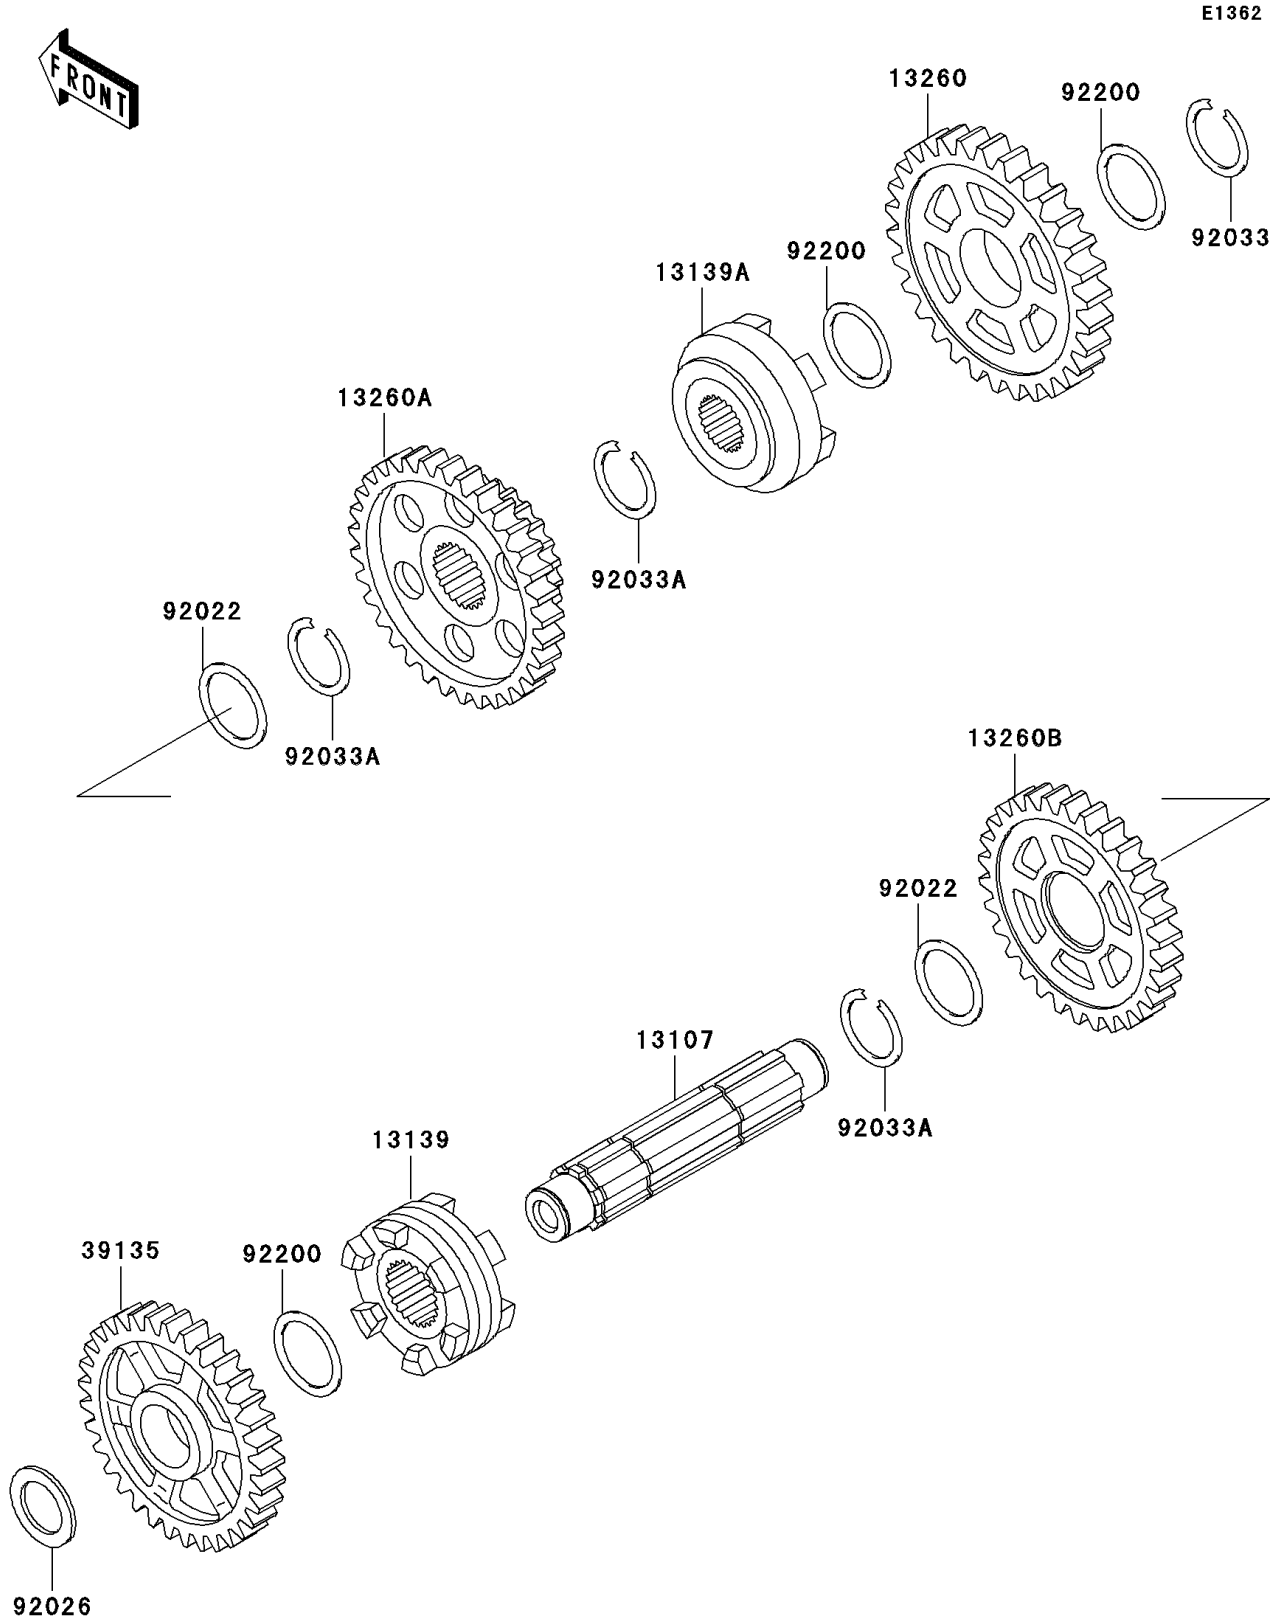

1999 Prairie 400 4X4 PARTS DIAGRAM

Gear Change Drum/Shift Fork(s)

1999 Prairie 400 4X4 PARTS LIST

Gear Change Drum/Shift Fork(s)

ITEM NAME	PART NUMBER	QUANTITY
SHAFT,IDLER (Ref # 13107)	13107-1413	1
SHIFTER,FORWARD HI&REVERSE (Ref # 13139)	13139-1084	1
SHIFTER,FORWARD LOW (Ref # 13139A)	13139-1088	1
GEAR,FORWARD LOW,49T (Ref # 13260)	13260-1734	1
GEAR,IDLE SHAFT,36T (Ref # 13260A)	13260-1735	1
GEAR,FORWARD HIGH,42T (Ref # 13260B)	13260-1737	1
SPROCKET-DRIVEN,REVERSE,42T (Ref # 39135)	39135-1058	1
WASHER,28.1X34X1.0 (Ref # 92022)	92022-1731	2
SPACER,20.3X30X1.8 (Ref # 92026)	92026-1066	1
RING-SNAP,24MM (Ref # 92033)	92033-026	1
RING-SNAP,25.9X30.6X1.2 (Ref # 92033A)	92033-1037	3
WASHER,24.2X32X0.50 (Ref # 92200)	92200-1400	3