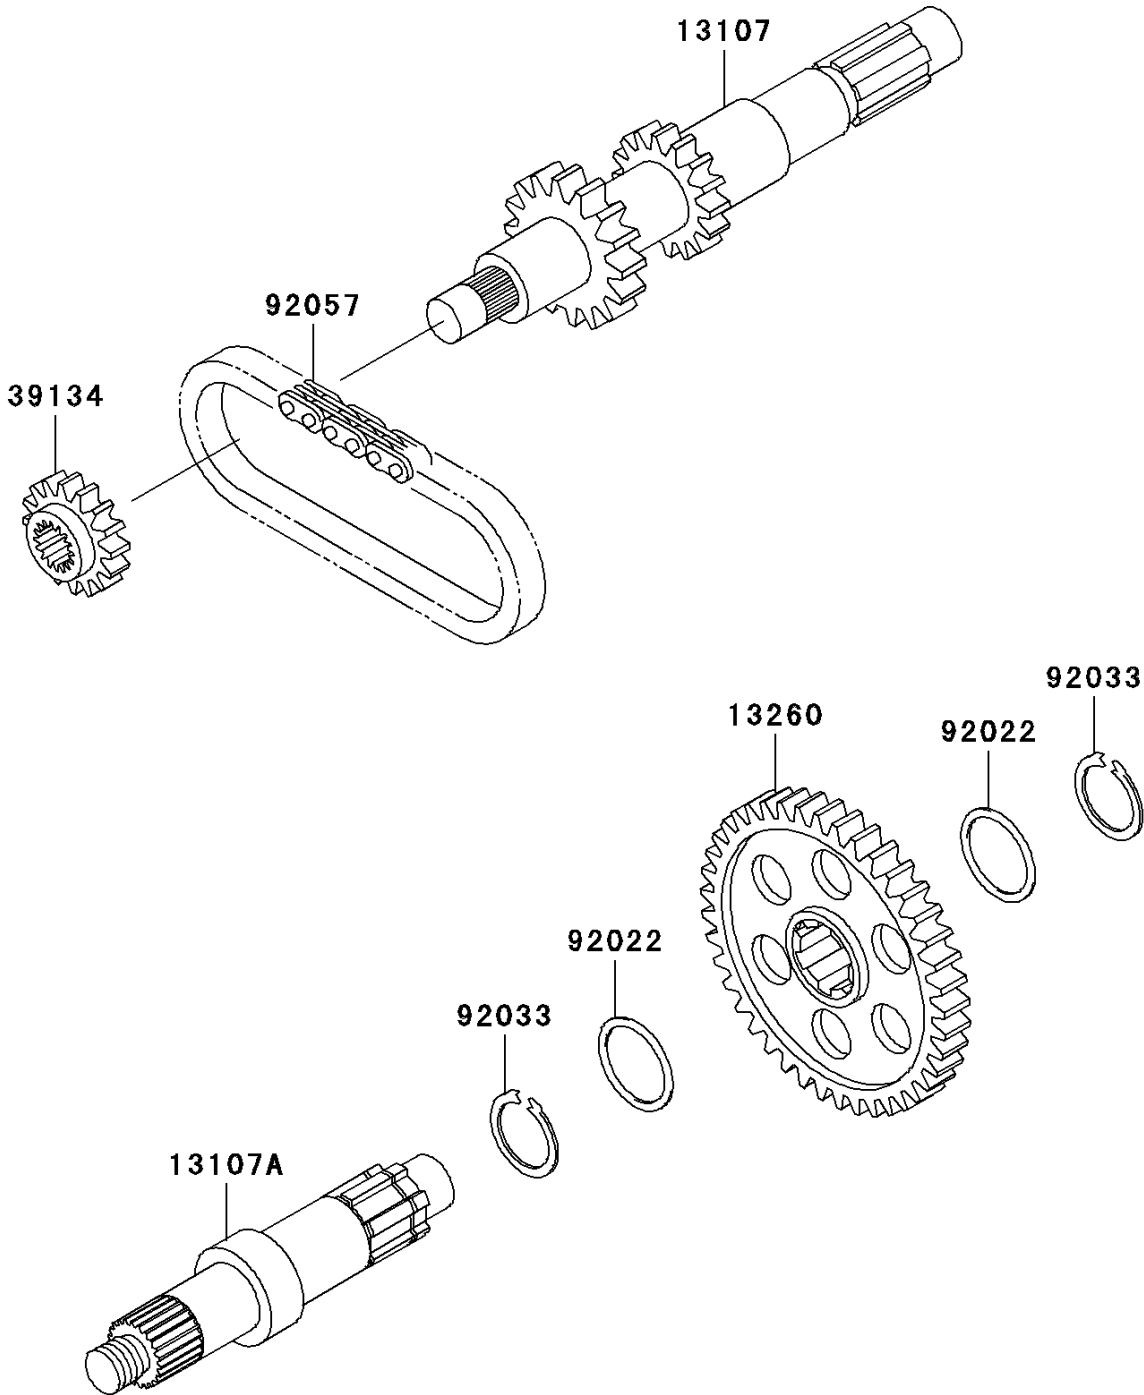

1999 Prairie 400 4X4 PARTS DIAGRAM

Transmission

E1361

1999 Prairie 400 4X4 PARTS LIST

Transmission

ITEM NAME	PART NUMBER	QUANTITY
SHAFT,INPUT (Ref # 13107)	13107-1395	1
SHAFT,OUTPUT (Ref # 13107A)	13107-1396	1
GEAR,OUTPUT,44T (Ref # 13260)	13260-1736	1
SPROCKET-DRIVE,REVERSE,19T (Ref # 39134)	39134-1060	1
WASHER,28.1X34X1.0 (Ref # 92022)	92022-1731	2
RING-SNAP,25.9X30.6X1.2 (Ref # 92033)	92033-1037	2
CHAIN,REVERSE,81RH2520-52 (Ref # 92057)	92057-1465	1