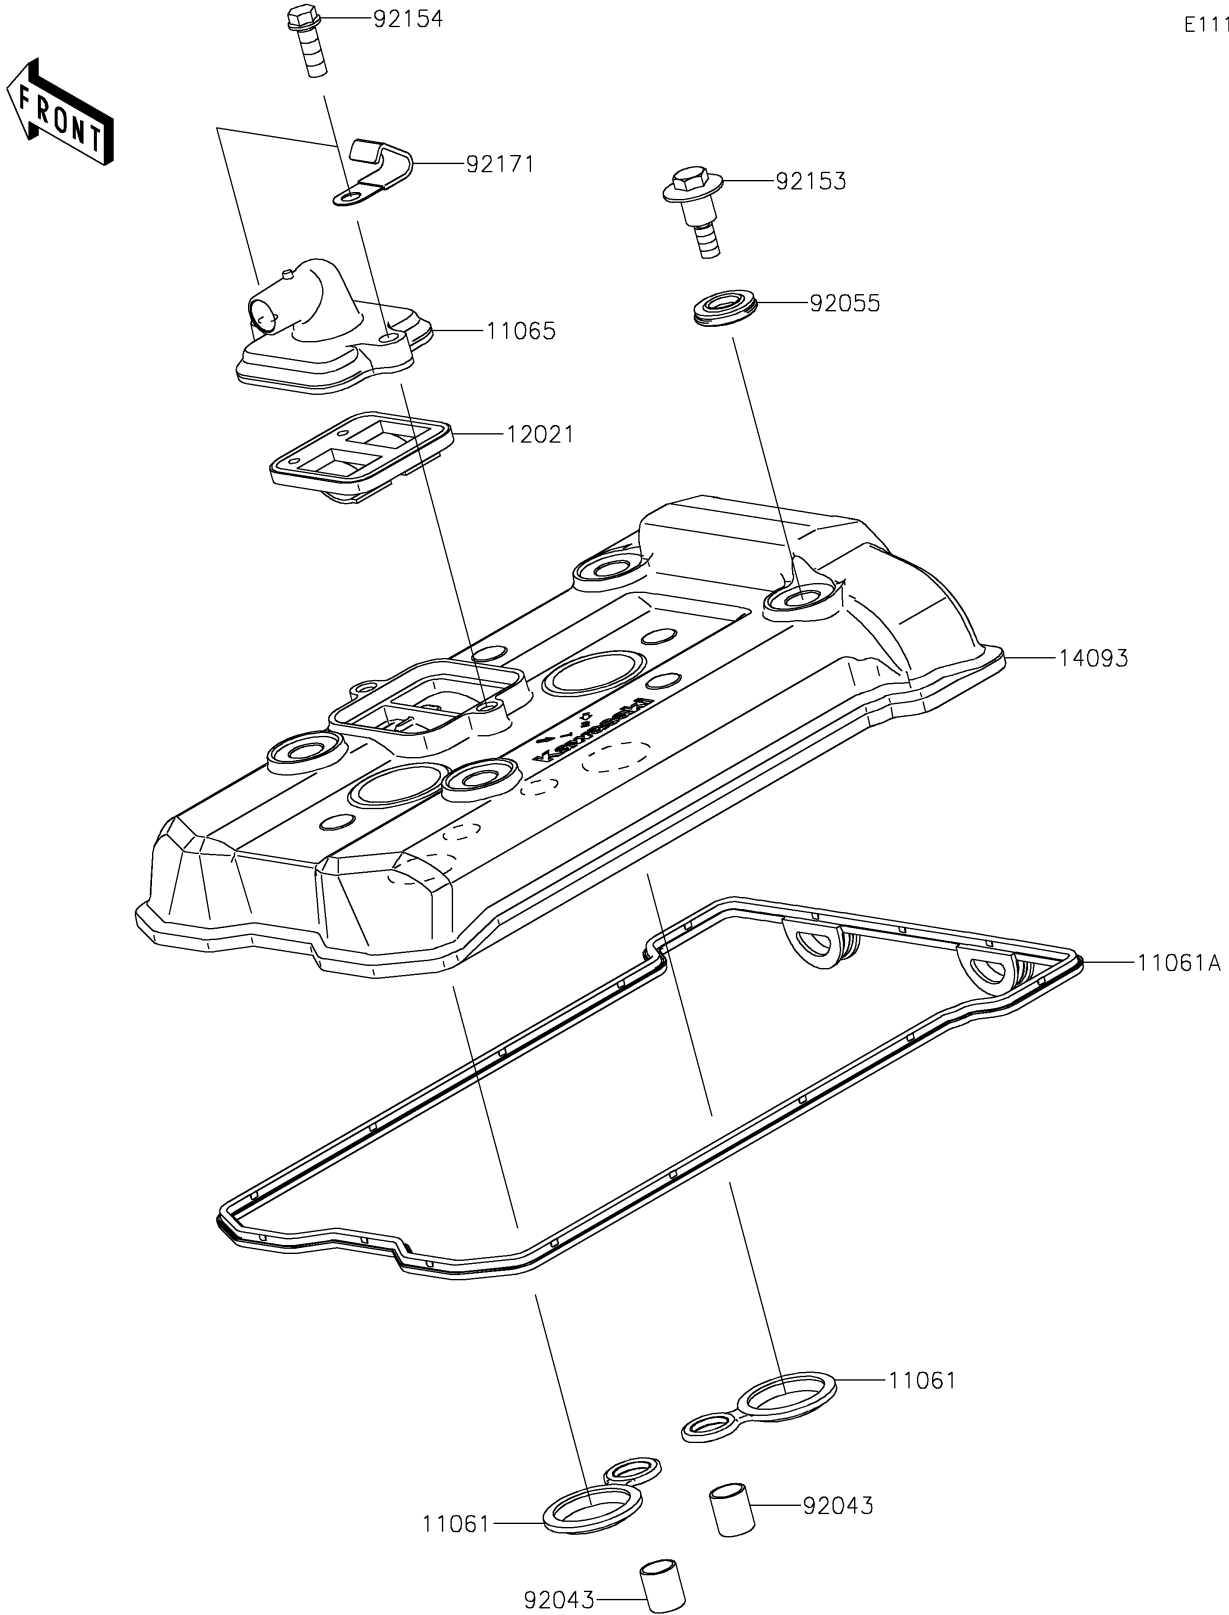

2017 Z650 ABS PARTS DIAGRAM

Cylinder Head Cover

E1112

2017 Z650 ABS PARTS LIST

Cylinder Head Cover

ITEM NAME	PART NUMBER	QUANTITY
GASKET,SPARK PLUG HOLE (Ref # 11061)	11061-0105	2
GASKET,HEAD COVER (Ref # 11061A)	11061-1184	1
CAP (Ref # 11065)	11065-0709	1
VALVE-ASSY-REED (Ref # 12021)	12021-0708	1
COVER,HEAD (Ref # 14093)	14093-0415	1
PIN,10.1X12X14 (Ref # 92043)	92043-4009	2
RING-O (Ref # 92055)	92055-0187	4
BOLT,HEAD COVER (Ref # 92153)	92153-0793	4
BOLT,FLANGED,6X18 (Ref # 92154)	92154-1775	2
CLAMP (Ref # 92171)	92171-0813	1