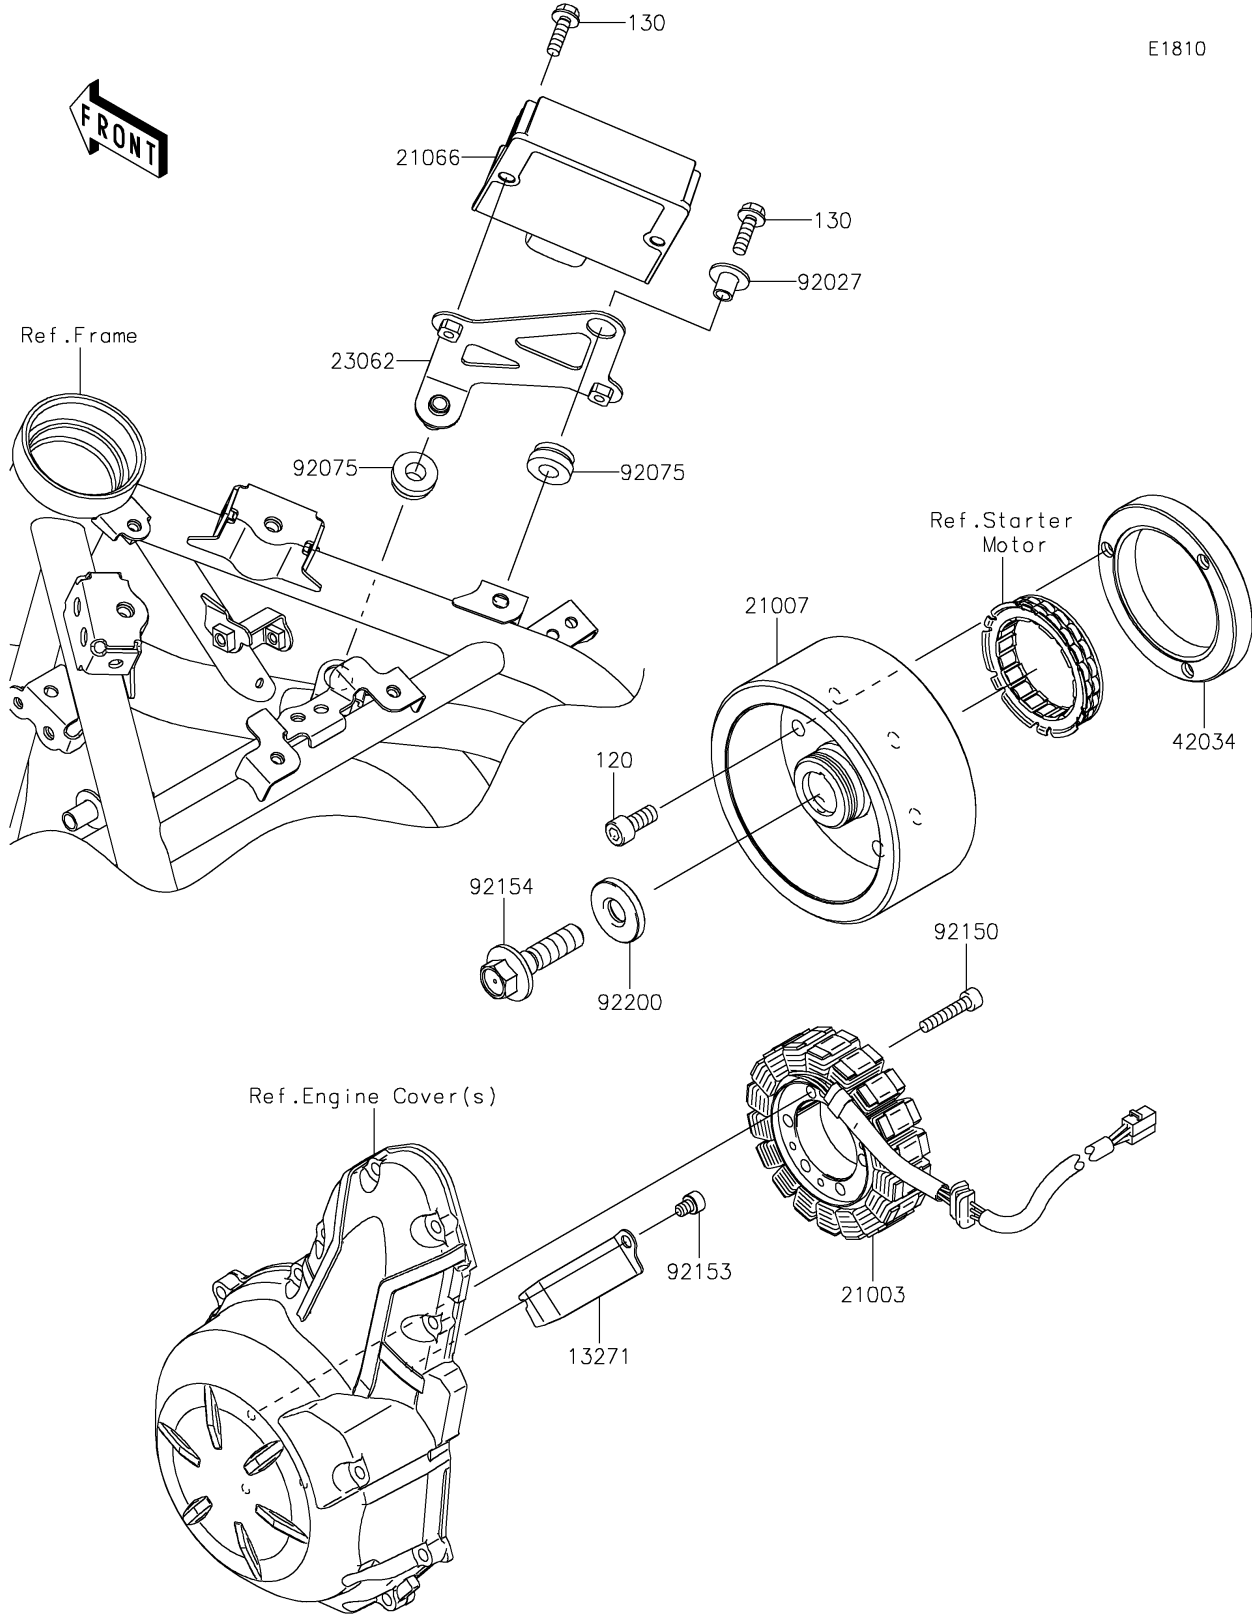

# 2019 Z650 PARTS DIAGRAM

## Generator

## 2019 Z650 PARTS LIST

### Generator

ITEM NAME	PART NUMBER	QUANTITY
BOLT-SOCKET,8X18 (Ref # 120)	120CA0818	3
BOLT-FLANGED,6X20 (Ref # 130)	130BA0620	3
PLATE (Ref # 13271)	13271-0952	1
STATOR (Ref # 21003)	21003-0164	1
ROTOR (Ref # 21007)	21007-0601	1
REGULATOR-VOLTAGE (Ref # 21066)	21066-0750	1
BRACKET-COMP,REGULATOR (Ref # 23062)	23062-0870	1
COUPLING (Ref # 42034)	42034-1143	1
COLLAR,FLANGED,L=12.1,BLACK (Ref # 92027)	92027-1651	1
DAMPER (Ref # 92075)	92075-277	2
BOLT,SOCKET,6X30 (Ref # 92150)	92150-1433	3
BOLT,SOCKET,6X8 (Ref # 92153)	92153-1414	1
BOLT,FLANGED,12X45 (Ref # 92154)	92154-1812	1
WASHER,12X33X5 (Ref # 92200)	92200-0220	1