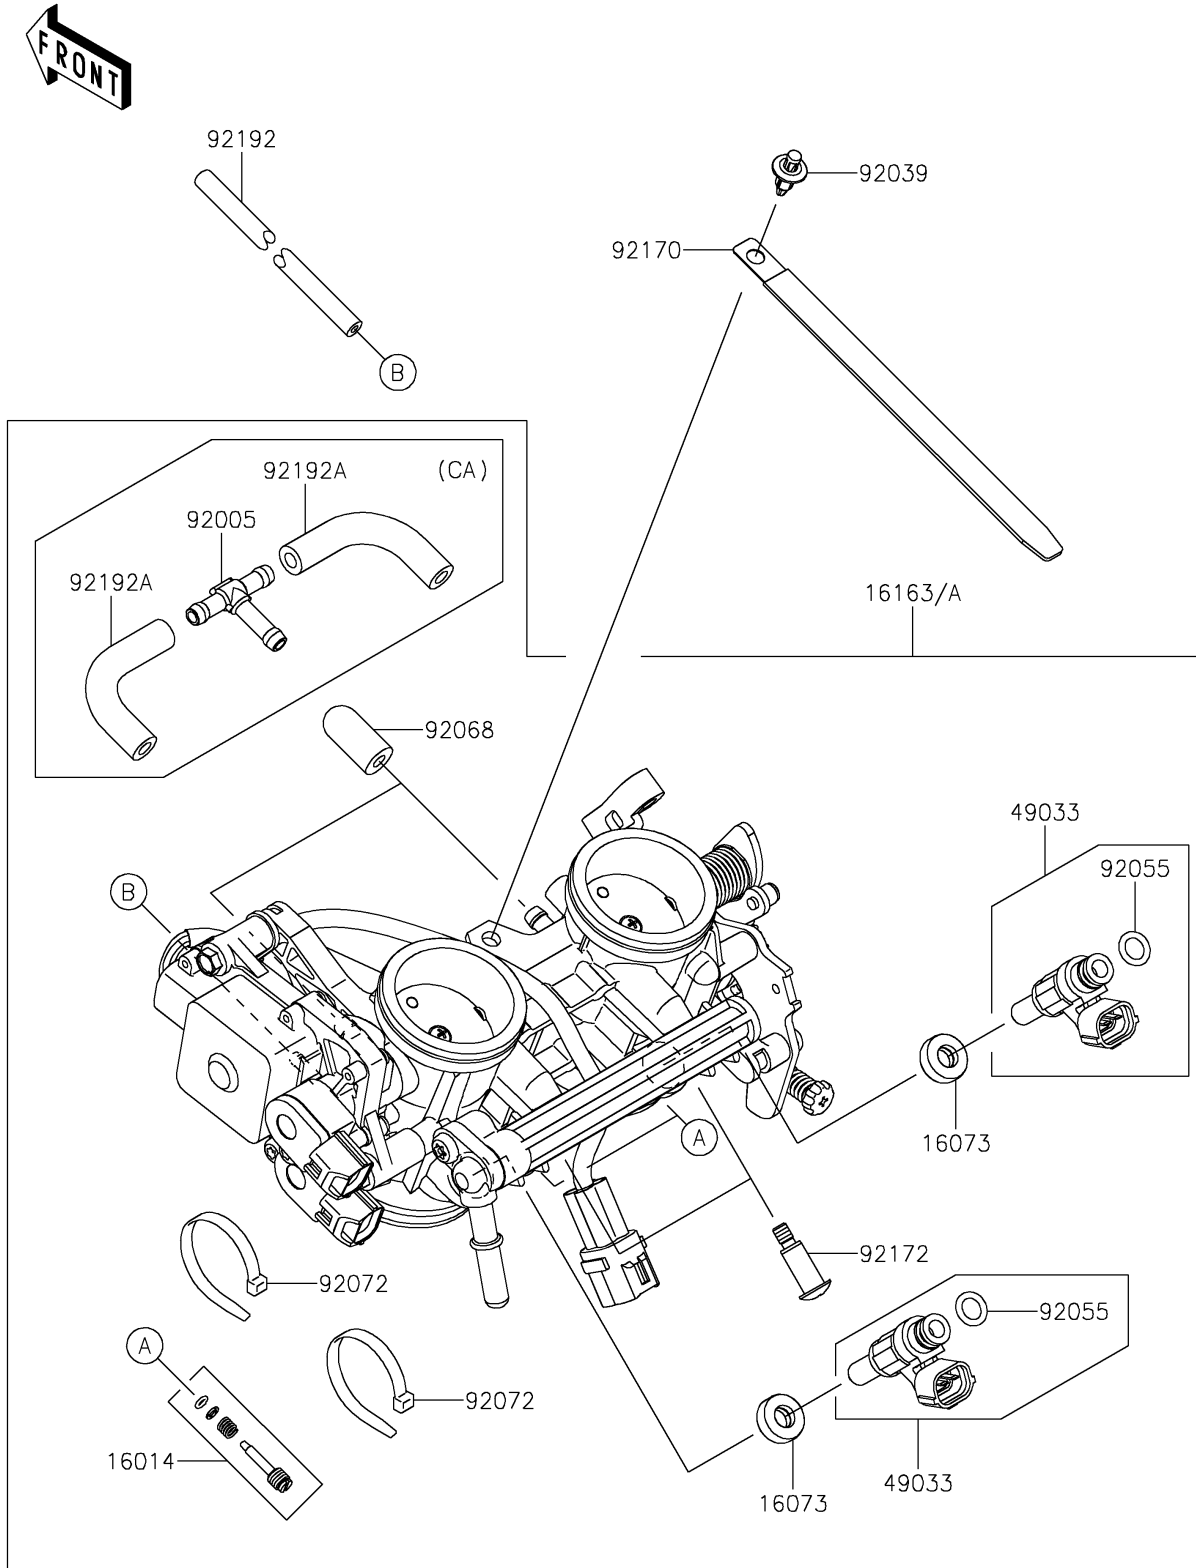

2019 Z650 PARTS DIAGRAM

Throttle

E1510

2019 Z650 PARTS LIST

Throttle

ITEM NAME	PART NUMBER	QUANTITY
SCREW-PILOT AIR (Ref # 16014)	16014-0002	2
INSULATOR (Ref # 16073)	16073-0129	2
THROTTLE-ASSY (Ref # 16163)	16163-0873	1
NOZZLE-INJECTION (Ref # 49033)	49033-0042	2
FITTING,3WAY (Ref # 92005)	92005-0730	1
RIVET (Ref # 92039)	92039-0707	1
RING-O,INJECTION NOZZLE (Ref # 92055)	92055-0124	2
BAND,SUB-HARNESS (Ref # 92072)	92072-0012	2
CLAMP,L=150 (Ref # 92170)	92170-1114	1
SCREW,PIPE INJECTION (Ref # 92172)	92172-0064	2
TUBE,3X6.7X300 (Ref # 92192)	92192-0977	1
TUBE (Ref # 92192A)	92192-1045	2
THROTTLE-ASSY (Ref # 16163A)	16163-0875	1
PLUG,12X25 (Ref # 92068)	92068-006	2