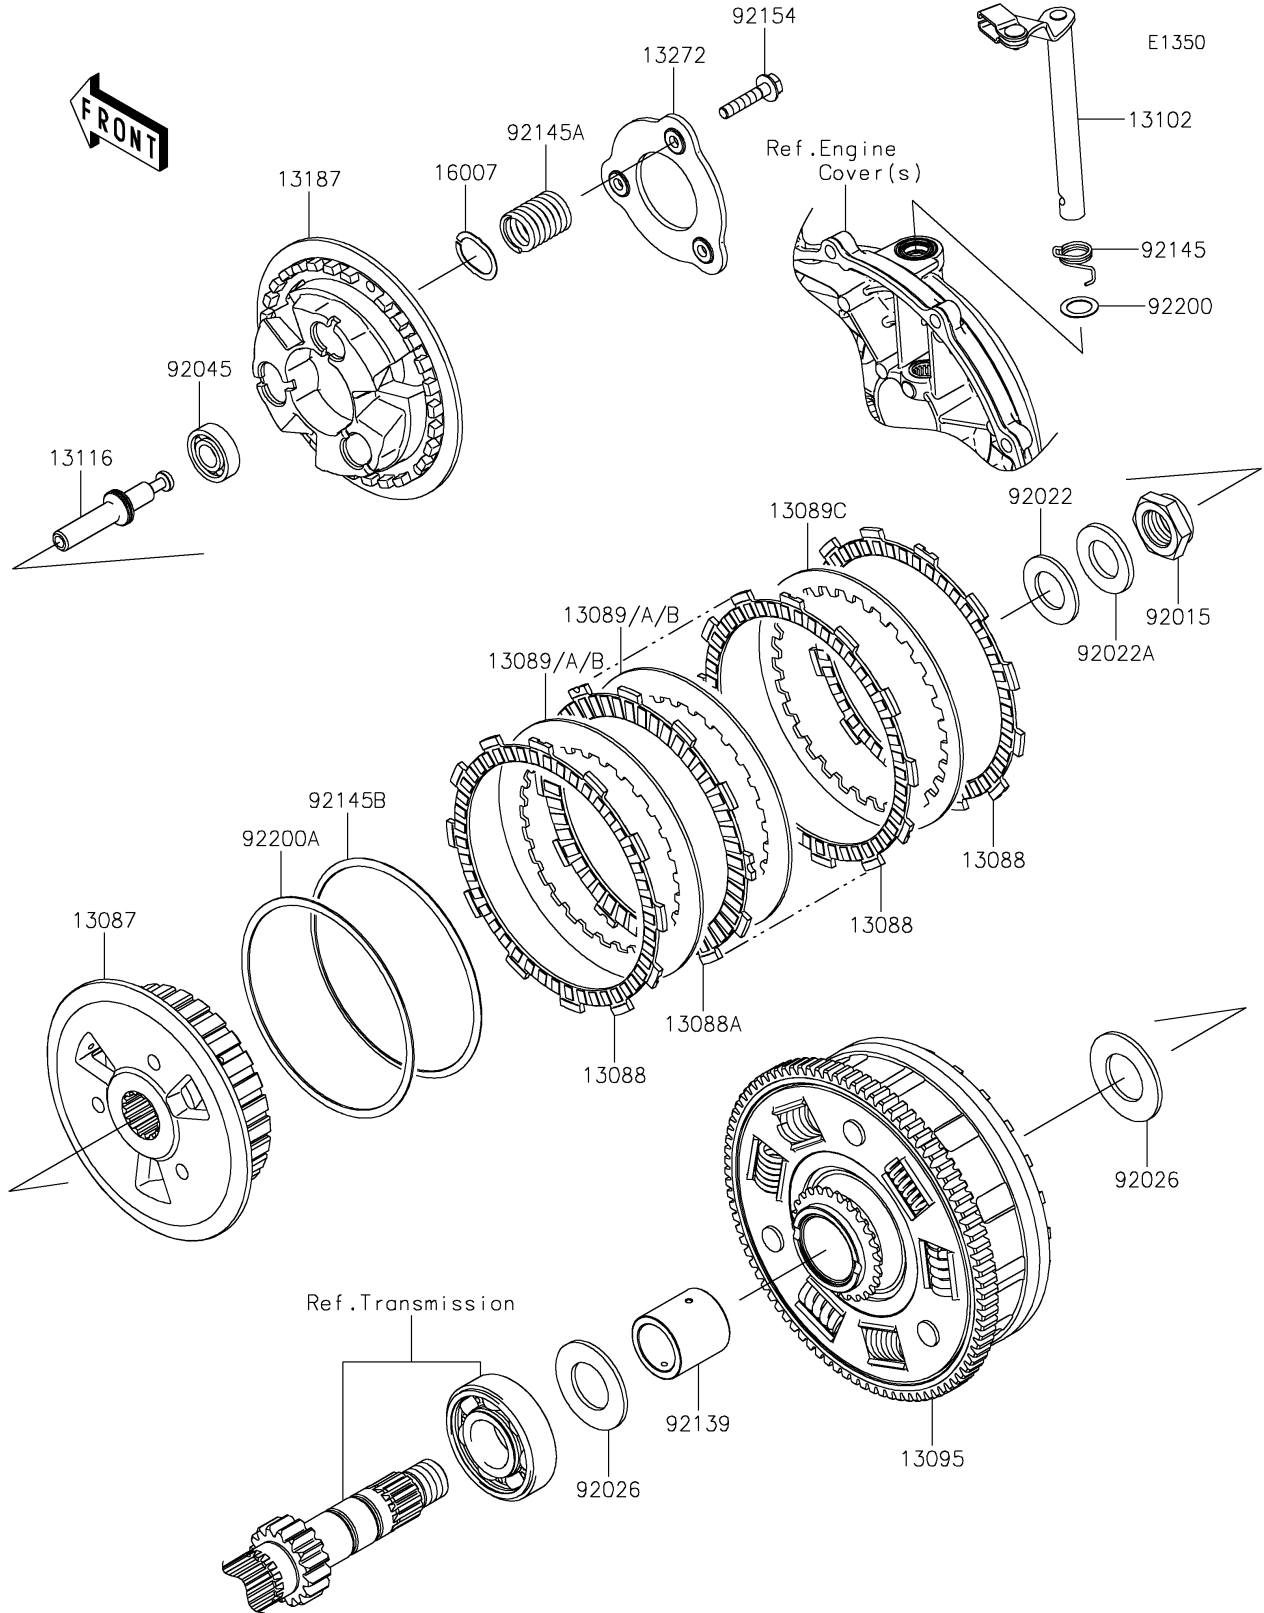

# 2018 Z650 PARTS DIAGRAM

## Clutch

## 2018 Z650 PARTS LIST

### Clutch

ITEM NAME	PART NUMBER	QUANTITY
HUB-CLUTCH (Ref # 13087)	13087-0581	1
PLATE-FRICTION (Ref # 13088)	13088-0557	3
PLATE-FRICTION (Ref # 13088A)	13088-0566	4
PLATE-CLUTCH,T=2.0 (Ref # 13089)	13089-0021	5
PLATE-CLUTCH,T=1.6 (Ref # 13089A)	13089-0038	AR
PLATE-CLUTCH,T=2.3 (Ref # 13089B)	13089-0039	AR
PLATE-CLUTCH (Ref # 13089C)	13089-0558	1
HOUSING-COMP-CLUTCH (Ref # 13095)	13095-0585	1
RELEASE-COMP-CLUTCH (Ref # 13102)	13102-0070	1
ROD-PUSH (Ref # 13116)	13116-0734	1
PLATE-CLUTCH OPERATING (Ref # 13187)	13187-0029	1
PLATE (Ref # 13272)	13272-1303	1
SEAT-SPRING (Ref # 16007)	16007-0736	3
NUT,20MM (Ref # 92015)	92015-1555	1
WASHER,20.3X36X2.3 (Ref # 92022)	92022-1116	1
WASHER,20.3X36X3.7 (Ref # 92022A)	92022-1868	1
SPACER,25.5X47X2.5 (Ref # 92026)	92026-0716	2
BEARING-BALL,6001C3ML01 (Ref # 92045)	92045-1235	1
BUSHING (Ref # 92139)	92139-0710	1
SPRING,CLUTCH RELEASE (Ref # 92145)	92145-0897	1
SPRING (Ref # 92145A)	92145-1732	3
SPRING (Ref # 92145B)	92145-1765	1
BOLT,UPSET,6X30 (Ref # 92154)	92154-0997	3
WASHER,12X18.5X0.5 (Ref # 92200)	92200-1487	1
WASHER,T=1.0 (Ref # 92200A)	92200-1579	1