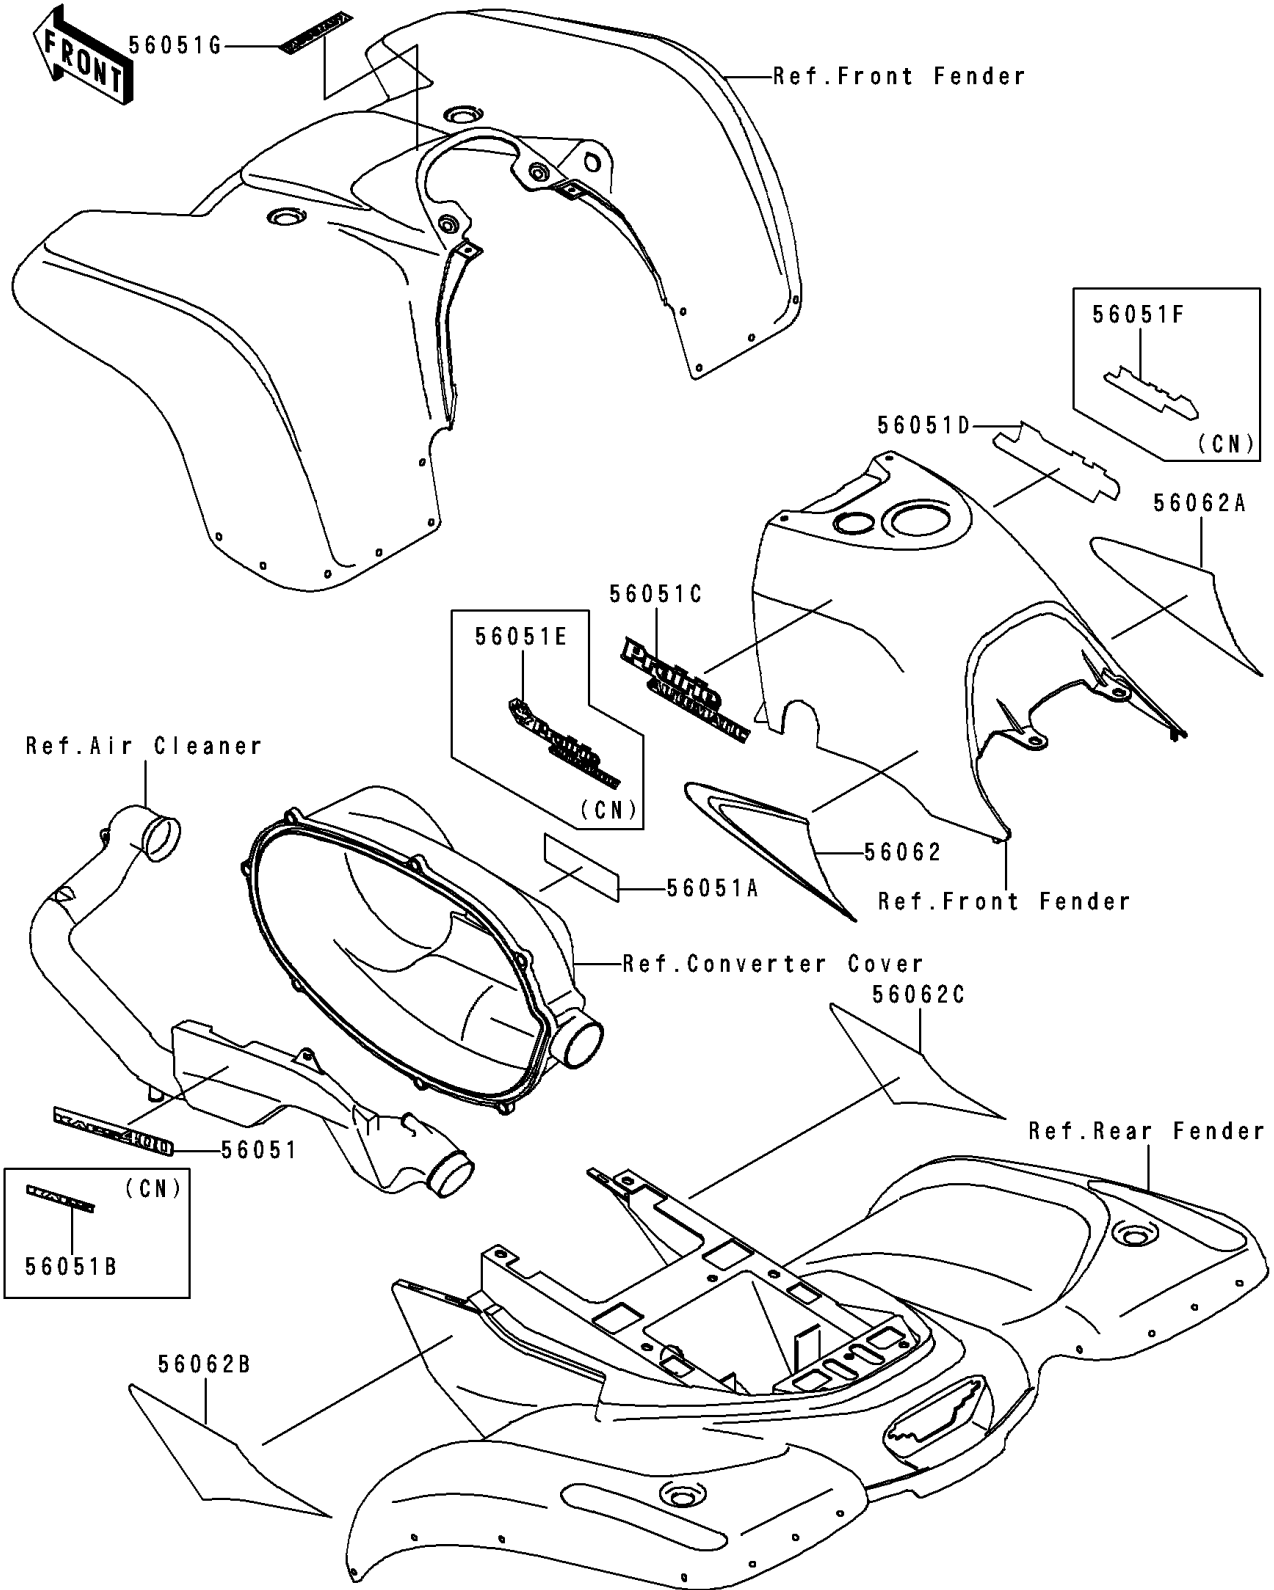

# 1998 Prairie 400 PARTS DIAGRAM

Decals(Red)

F2861A

## 1998 Prairie 400 PARTS LIST

Decals(Red)

ITEM NAME	PART NUMBER	QUANTITY
MARK,BELT CONVERTER COVER (Ref # 56051A)	56051-1483	1
PATTERN,FUEL TANK COVER,LH (Ref # 56062)	56062-1119	1
PATTERN,FUEL TANK COVER,RH (Ref # 56062A)	56062-1120	1
MARK,AIR CLEANER COVER (Ref # 56051)	56051-1476	1
MARK,AIR CLEANER COVER (Ref # 56051B)	56051-1484	1
MARK,FUEL TANK COVER,LH (Ref # 56051C)	56051-1645	1
MARK,FUEL TANK COVER,RH (Ref # 56051D)	56051-1646	1
MARK,FUEL TANK COVER,LH (Ref # 56051E)	56051-1671	1
MARK,FUEL TANK COVER,RH (Ref # 56051F)	56051-1672	1
MARK,FR FENDER,KAWASAKI (Ref # 56051G)	56051-1674	1
PATTERN,RR FENDER,LH (Ref # 56062B)	56062-1125	1
PATTERN,RR FENDER,RH (Ref # 56062C)	56062-1126	1