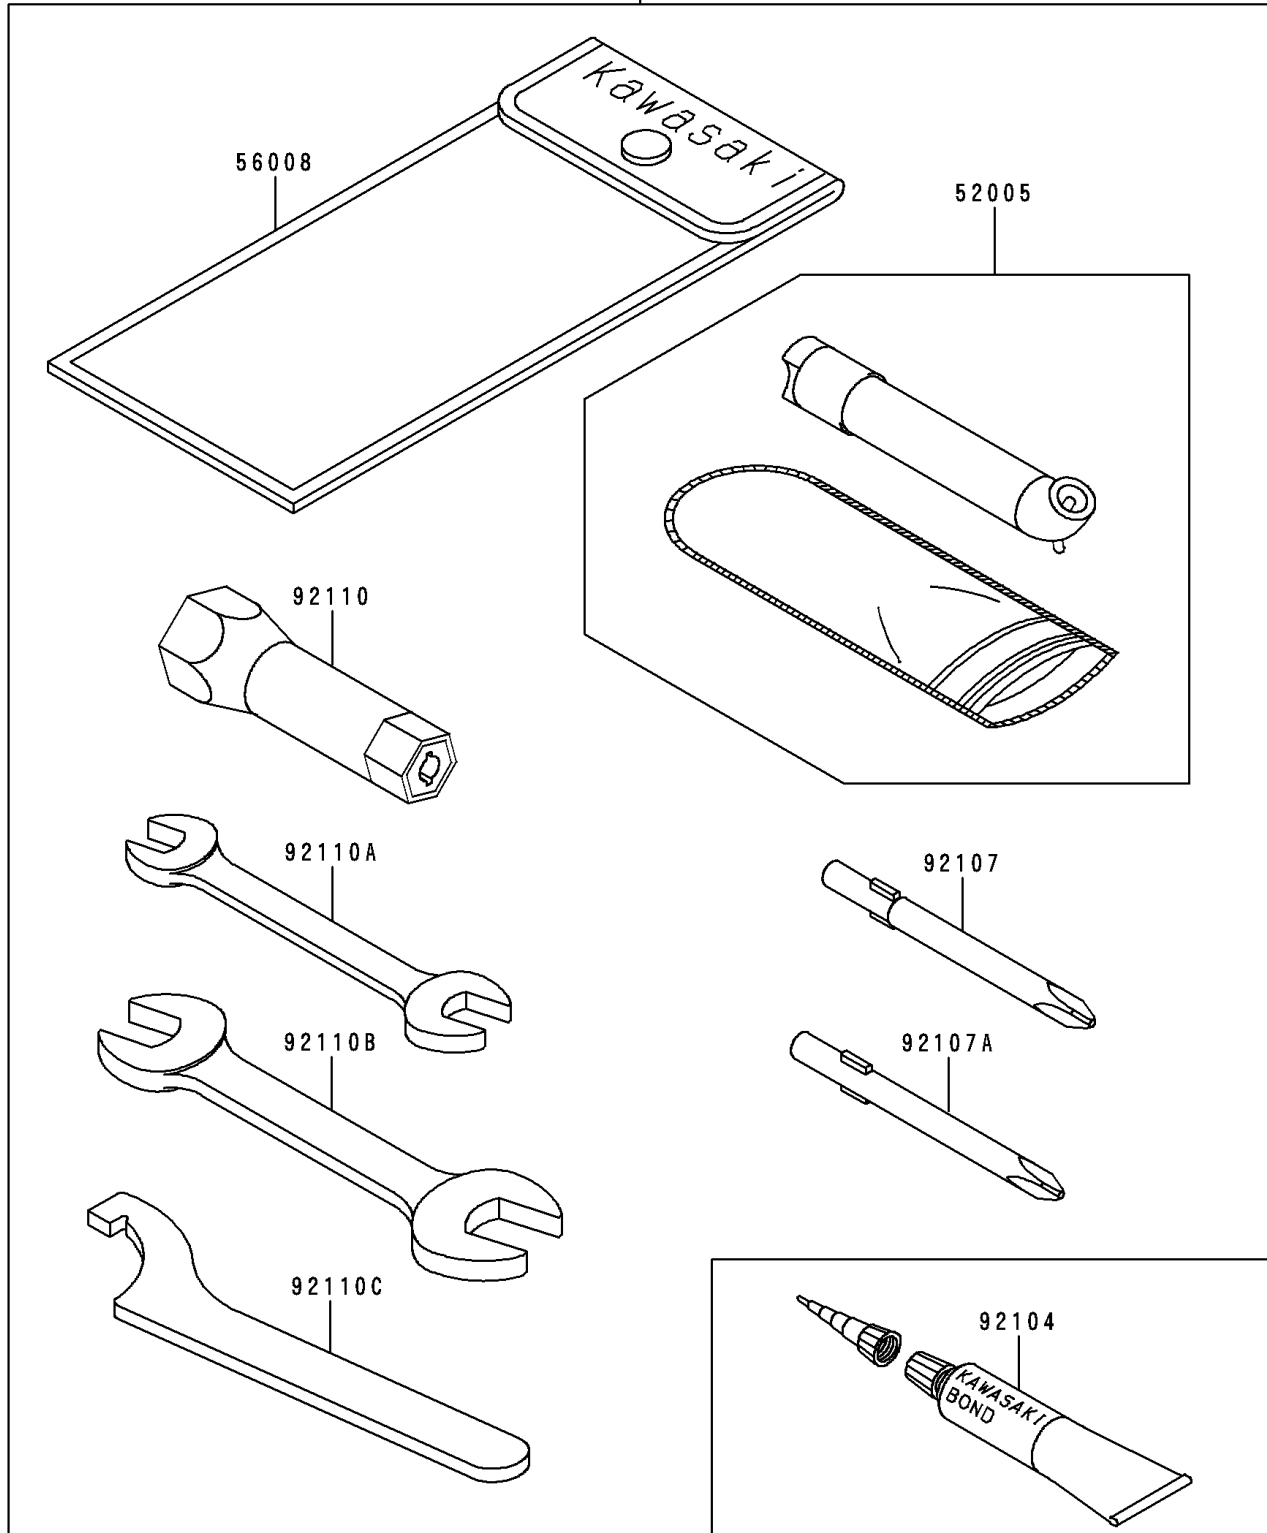

1998 Prairie 400 PARTS DIAGRAM

Owner's Tools

56007

F2810

1998 Prairie 400 PARTS LIST

Owner's Tools

ITEM NAME	PART NUMBER	QUANTITY
GAUGE,AIR (Ref # 52005)	52005-1082	1
TOOL-KIT (Ref # 56007)	56007-1407	1
BAG,TOOL (Ref # 56008)	56008-1007	1
GASKET-LIQUID,TUBE,100G,SILVER (Ref # 92104)	92104-002	1
TOOL-DRIVER,#3PHILLIPS (Ref # 92107)	92107-005	1
TOOL-DRIVER,#2PHILLIPS (Ref # 92107A)	92107-1053	1
TOOL-WRENCH,BOX,18MM (Ref # 92110)	92110-1109	1
TOOL-WRENCH,OPEN END,10X12 (Ref # 92110A)	92110-1152	1
TOOL-WRENCH,OPEN END,14X17 (Ref # 92110B)	92110-1153	1
TOOL-WRENCH,HOOK (Ref # 92110C)	92110-1173	1