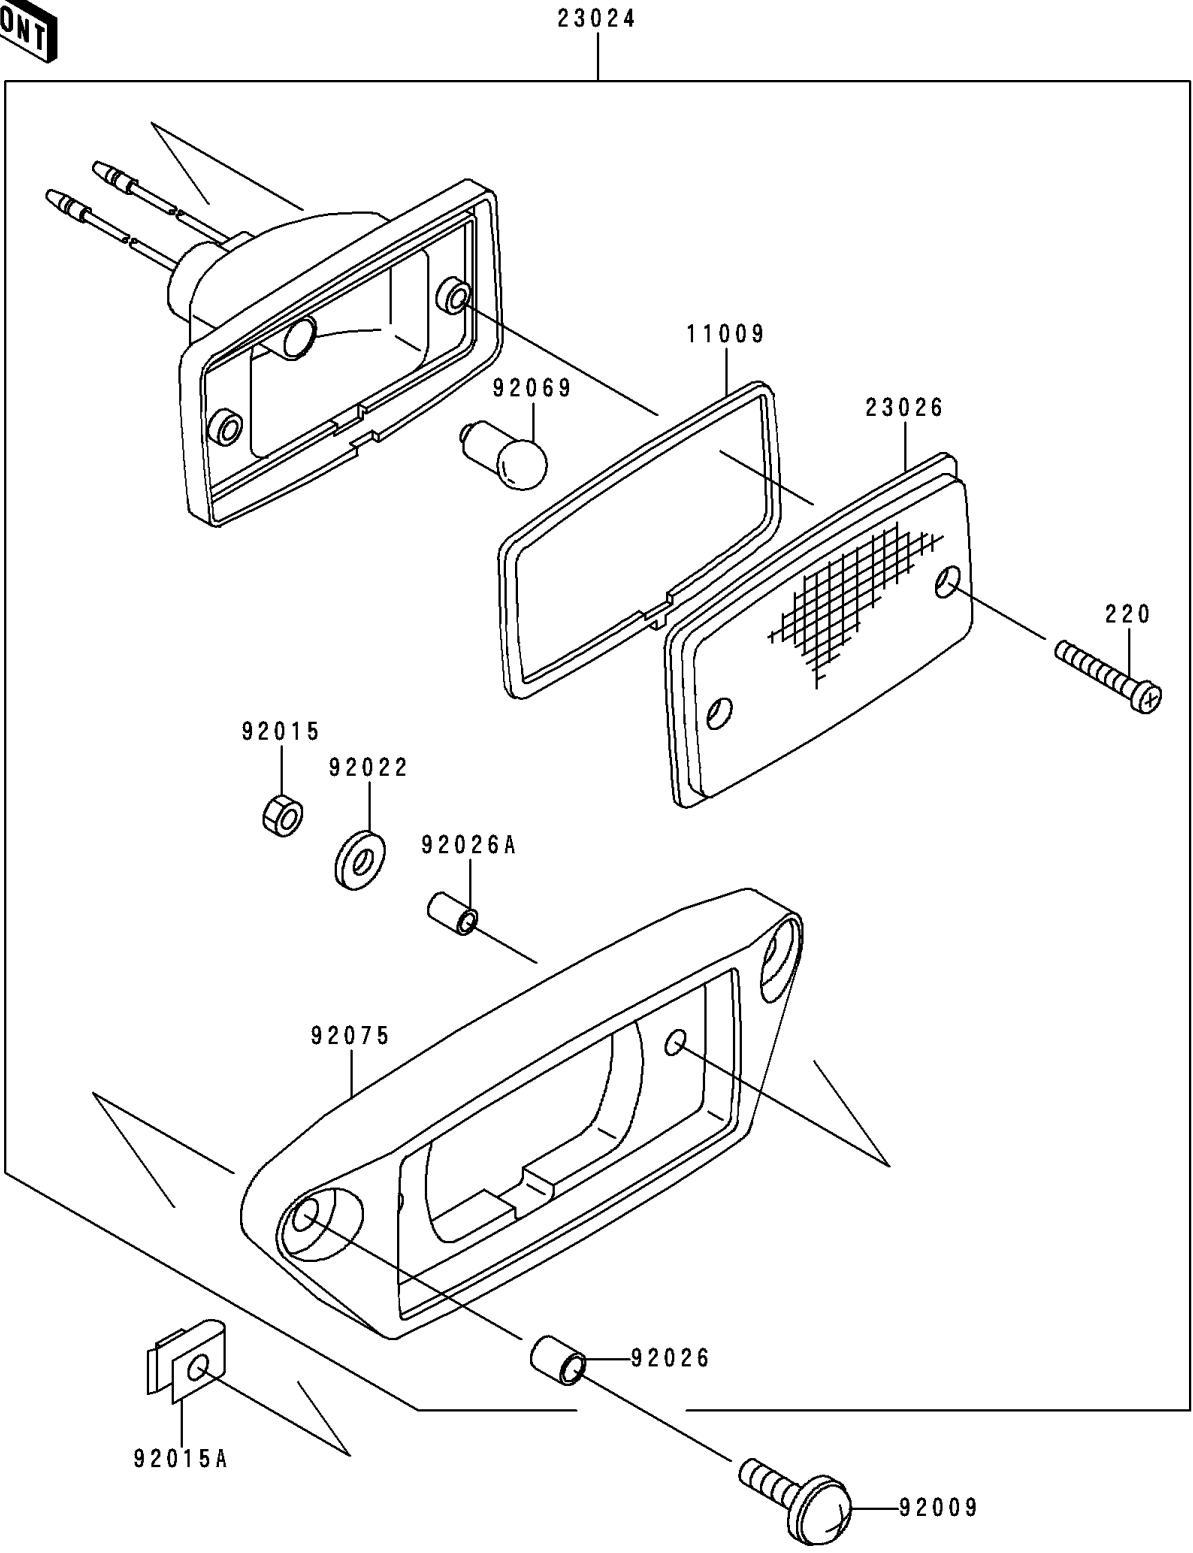

# 1998 Prairie 400 PARTS DIAGRAM

Taillight(s)

F 27 20

## 1998 Prairie 400 PARTS LIST

Taillight(s)

ITEM NAME	PART NUMBER	QUANTITY
SCREW-PAN-CROS (Ref # 220)	220B0430	2
GASKET,TAIL LAMP (Ref # 11009)	11009-4004	1
LAMP-ASSY-TAIL (Ref # 23024)	23024-1123	1
LENS,TAIL LAMP (Ref # 23026)	23026-4003	1
SCREW,6X22,BLACK (Ref # 92009)	92009-1256	2
NUT,4MM (Ref # 92015)	92015-1550	2
NUT,CLIP,6MM (Ref # 92015A)	92015-1904	2
WASHER,PLAIN,4MM (Ref # 92022)	92022-1762	2
SPACER,6.3X8.3X10 (Ref # 92026)	92026-1260	2
SPACER,4.5X6.5X10 (Ref # 92026A)	92026-1261	2
BULB,12V 8W (Ref # 92069)	92069-1012	1
DAMPER,TAIL LAMP (Ref # 92075)	92075-1782	1