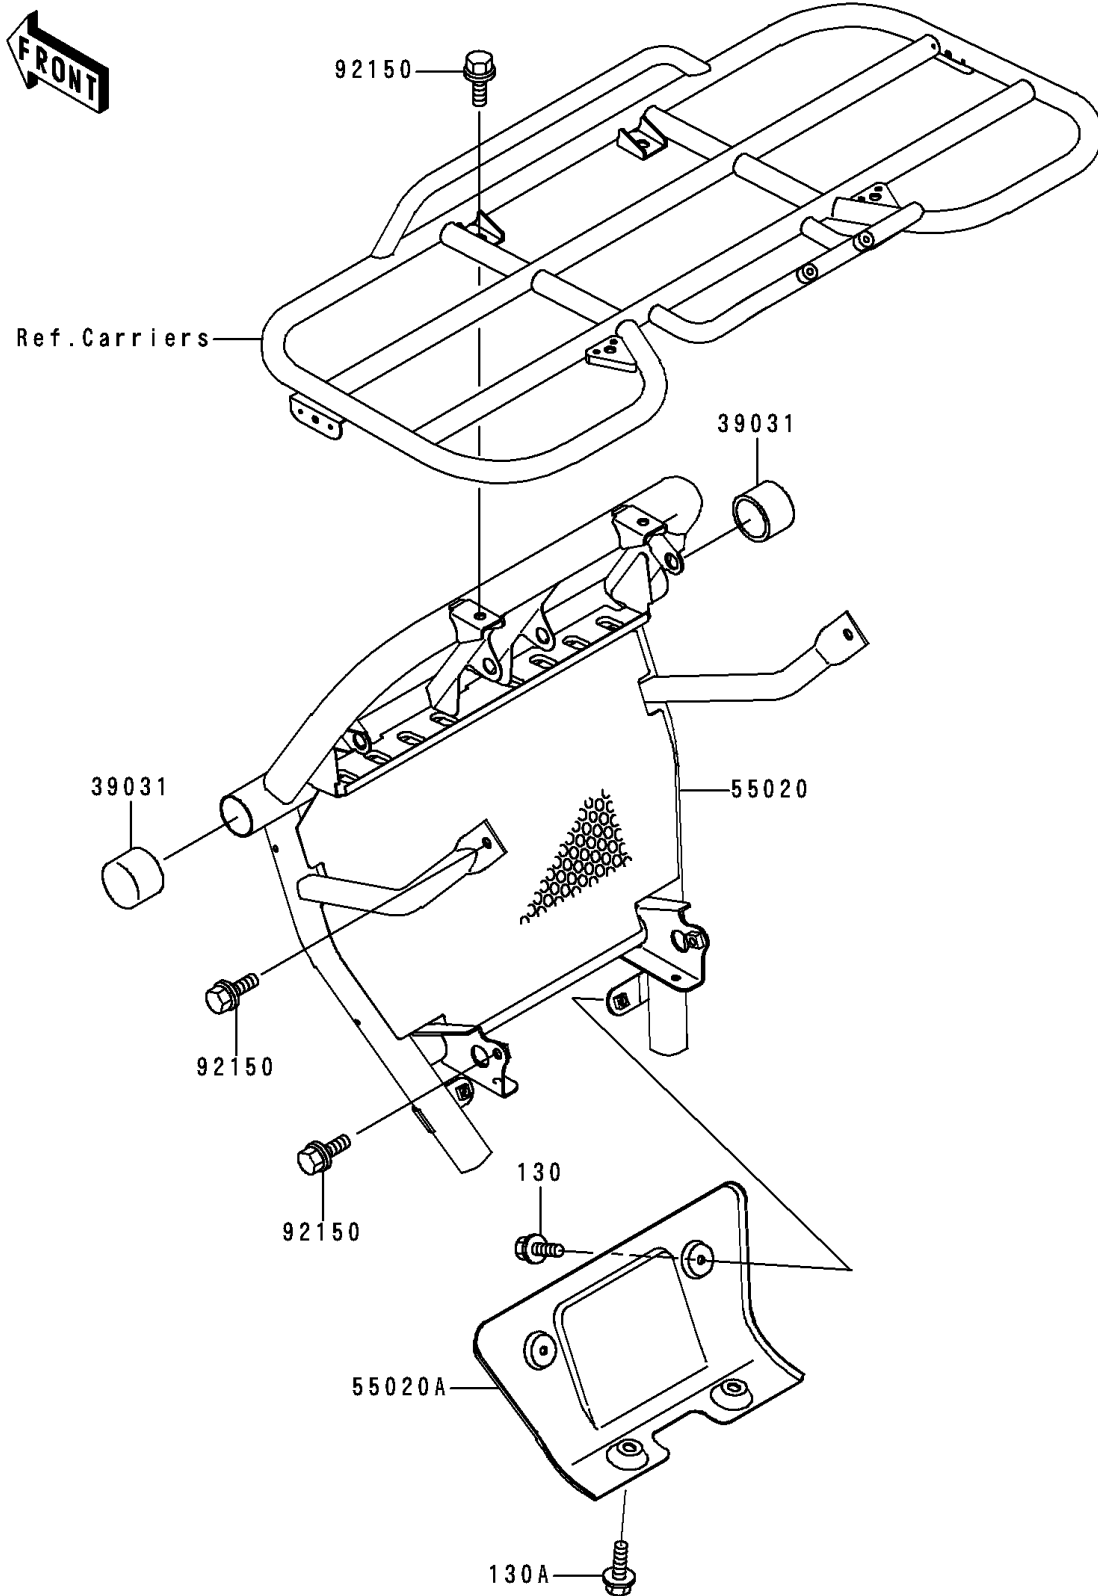

1998 Prairie 400 PARTS DIAGRAM

Guard(s)

F2680

1998 Prairie 400 PARTS LIST

Guard(s)

ITEM NAME	PART NUMBER	QUANTITY
BOLT-FLANGED (Ref # 130)	130J0612	2
BOLT-FLANGED (Ref # 130A)	130J0812	2
CAP-END,BUMPER PIPE (Ref # 39031)	39031-1059	2
GUARD,FR,S.GRAY (Ref # 55020)	55020-1548-1U	1
GUARD,FRONT DIFF,SILVER (Ref # 55020A)	55020-1549-5A	1
BOLT,8X12 (Ref # 92150)	92150-1780	6