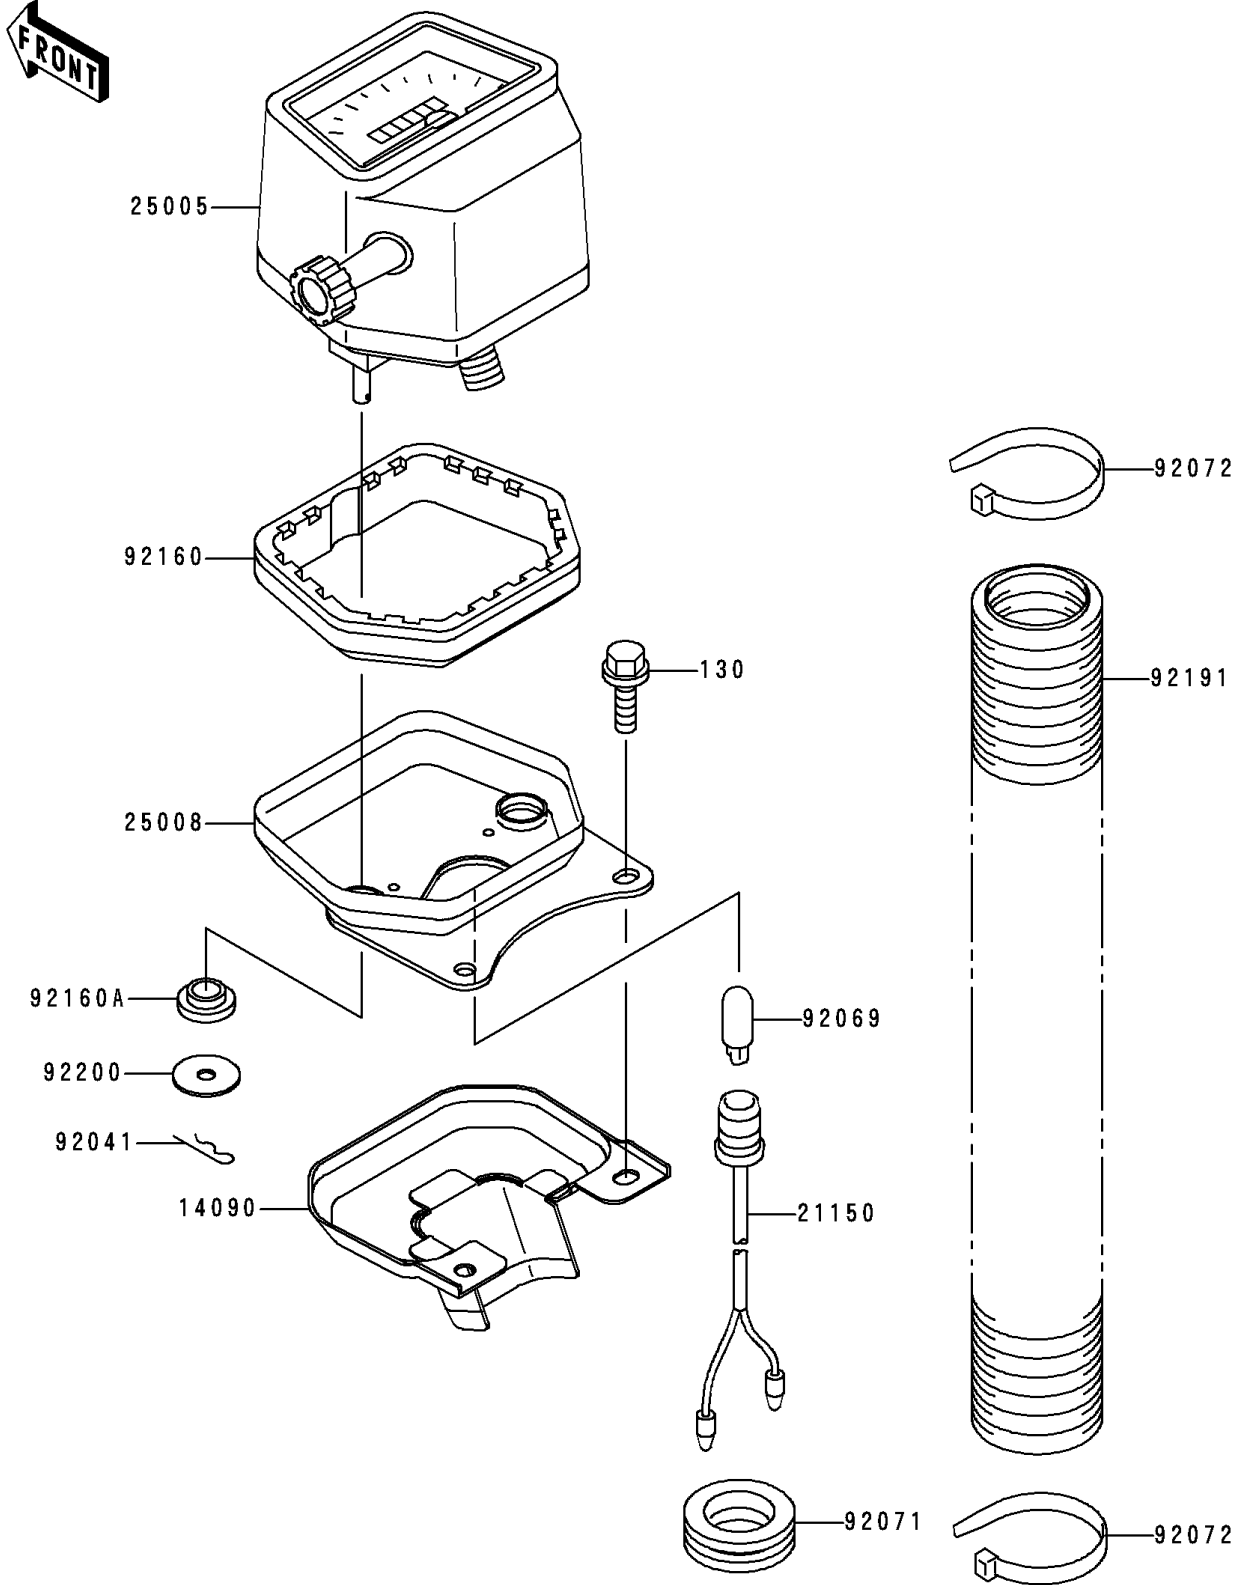

1998 Prairie 400 PARTS DIAGRAM

Meter(s)

F2530

1998 Prairie 400 PARTS LIST

Meter(s)

ITEM NAME	PART NUMBER	QUANTITY
BOLT-FLANGED (Ref # 130)	130J0612	2
COVER (Ref # 14090)	14090-1797	1
CORD-ASSY,SPEEDOMETER (Ref # 21150)	21150-1058	1
SPEEDOMETER,KPH (Ref # 25005)	25005-1625	1
BRACKET-METER (Ref # 25008)	25008-1217	1
COTTER (Ref # 92041)	92041-006	2
BULB,12V 3.4W (Ref # 92069)	92069-1007	1
GROMMET,AIR FILTER (Ref # 92071)	92071-1042	1
BAND,L=188 (Ref # 92072)	92072-1239	2
DAMPER,SPEEDOMETER (Ref # 92160)	92160-1783	1
DAMPER (Ref # 92160A)	92160-1784	2
TUBE (Ref # 92191)	92191-1135	1
WASHER,5.2X20X1 (Ref # 92200)	92200-1332	2