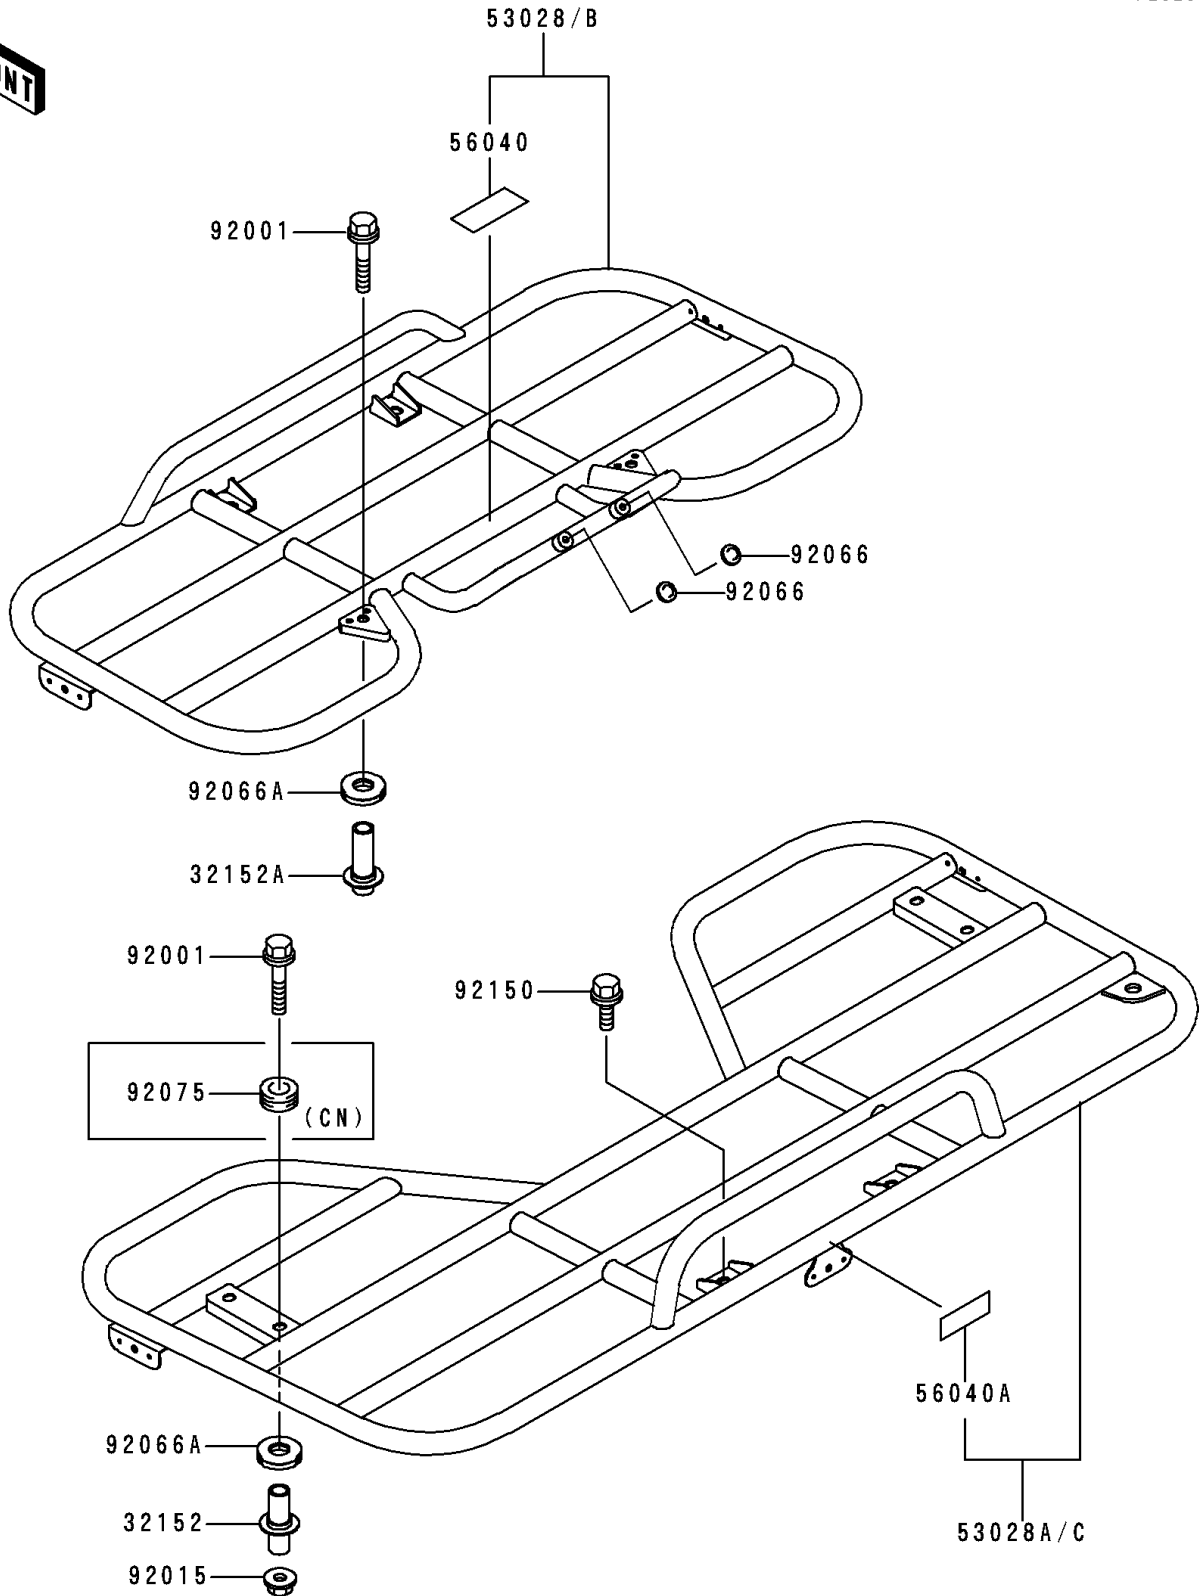

# 1998 Prairie 400 PARTS DIAGRAM

Carrier(s)

F2520

## 1998 Prairie 400 PARTS LIST

Carrier(s)

ITEM NAME	PART NUMBER	QUANTITY
PIPE,REAR CARRIER (Ref # 32152)	32152-1066	2
PIPE,FRONT CARRIER (Ref # 32152A)	32152-1067	2
LABEL-WARNING,MAXIMUM LOAD (Ref # 56040)	56040-1321	1
LABEL-WARNING,MAXIMUM LOAD (Ref # 56040A)	56040-1322	1
BOLT,FLANGED,8X75,BLACK (Ref # 92001)	92001-1642	4
NUT,FLANGED,LOCK,8MM (Ref # 92015)	92015-1696	2
PLUG (Ref # 92066A)	92066-1438	4
BOLT,8X12 (Ref # 92150)	92150-1780	2
CARRIER-ASSY,FR,S.GRAY (Ref # 53028)	53028-1078-1U	1
CARRIER-ASSY,RR,S.GRAY (Ref # 53028A)	53028-1079-1U	1
CARRIER-ASSY,FR,S.GRAY (Ref # 53028B)	53028-1080-1U	1
CARRIER-ASSY,RR,S.GRAY (Ref # 53028C)	53028-1081-1U	1
PLUG,5.5X3 (Ref # 92066)	92066-1267	2
DAMPER (Ref # 92075)	92075-1086	2