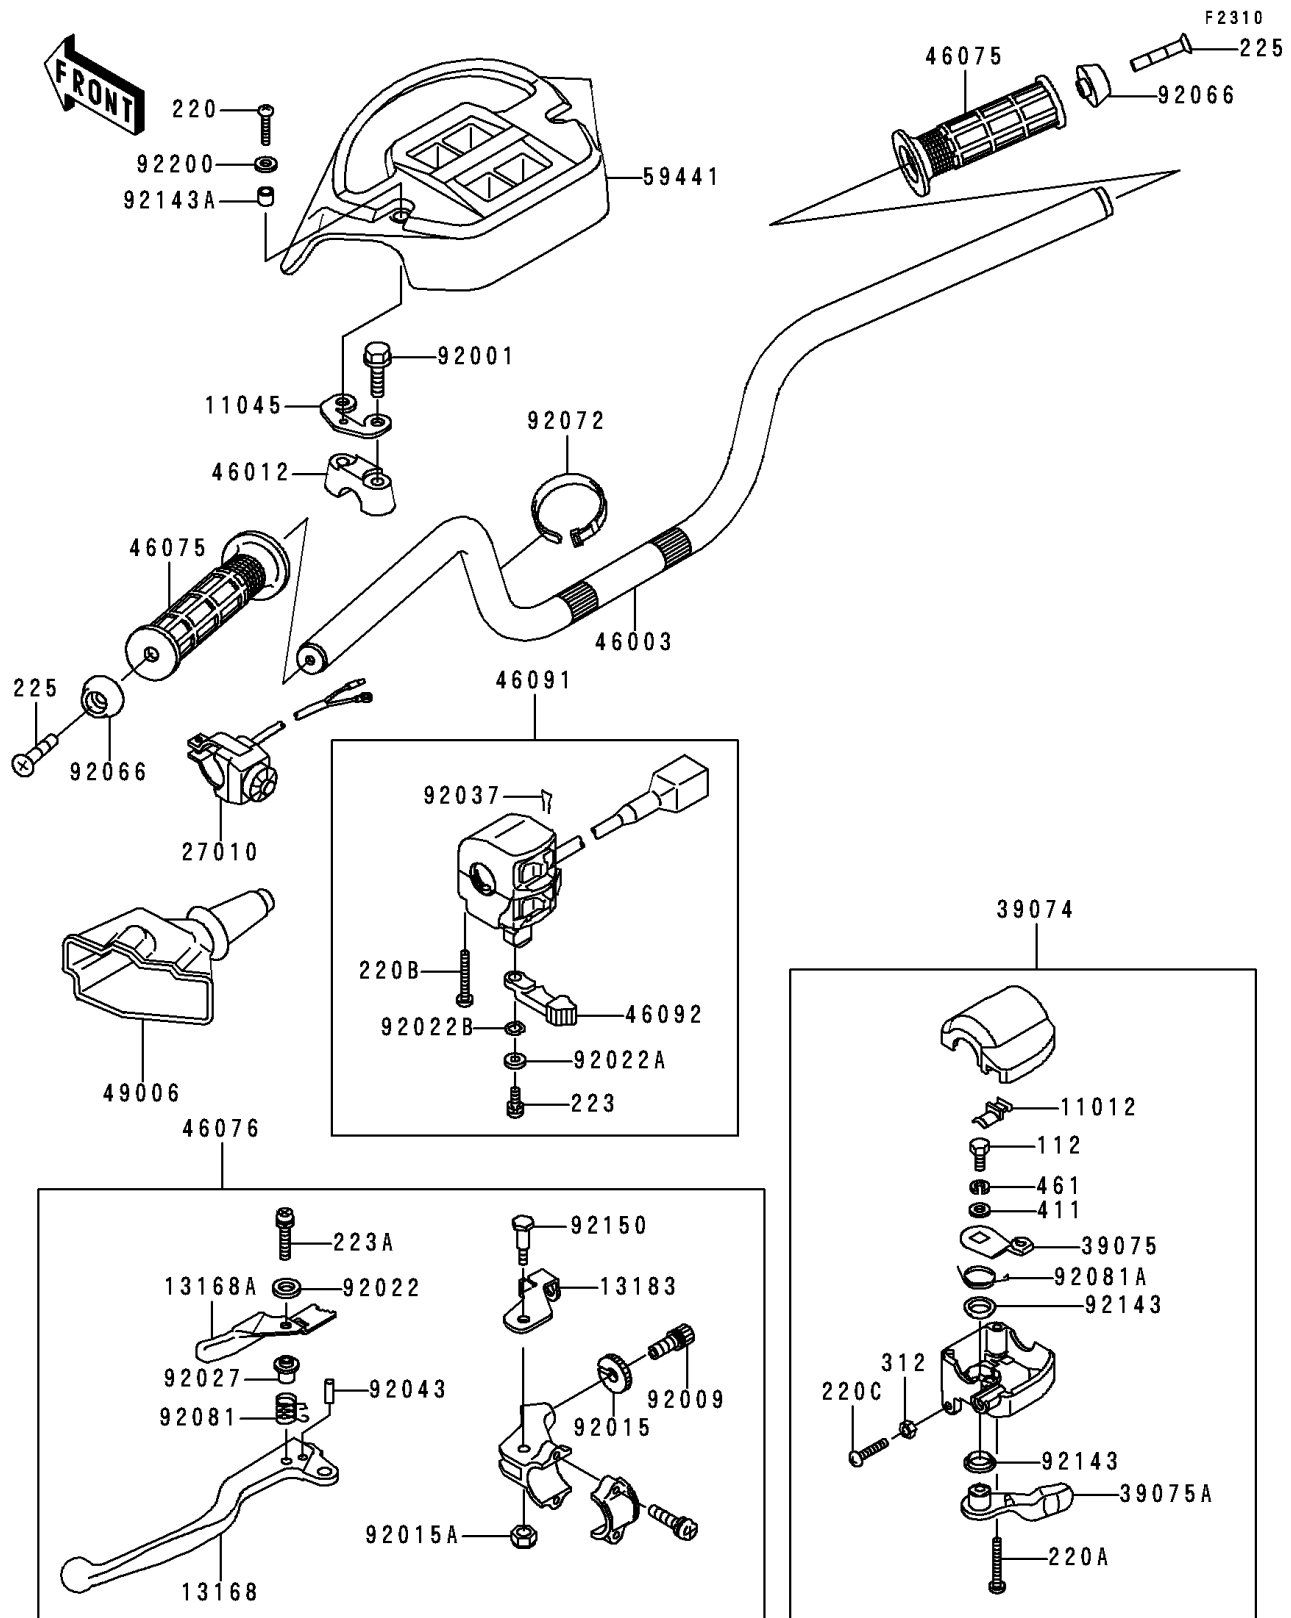

1998 Prairie 400 PARTS DIAGRAM

Handlebar

1998 Prairie 400 PARTS LIST

Handlebar

ITEM NAME	PART NUMBER	QUANTITY
BOLT-UPSET (Ref # 112)	112D0614	1
SCREW-PAN-CROS (Ref # 220)	220C0416	2
SCREW-PAN-CROS (Ref # 220A)	220C0530	2
SCREW-PAN-CROS (Ref # 220B)	220C0535	2
SCREW-PAN-CROS,6X30,BLACK (Ref # 220C)	220C0630	1
CAP (Ref # 11012)	11012-1425	1
BRACKET,HANDLE COVER (Ref # 11045)	11045-1925	2
LEVER (Ref # 13168)	13168-1449	1
LEVER,LOCK (Ref # 13168A)	13168-1450	1
PLATE,LOCK (Ref # 13183)	13183-1609	1
SWITCH,LIMITTER (Ref # 27010)	27010-1363	1
LEVER-ASSY-THROTTLE (Ref # 39074)	39074-1055	1
LEVER-THROTTLE,ARM (Ref # 39075)	39075-1054	1
LEVER-THROTTLE (Ref # 39075A)	39075-1059	1
HANDLE (Ref # 46003)	46003-1452	1
HOLDER-HANDLE (Ref # 46012)	46012-1168	2
GRIP (Ref # 46075)	46075-1056	2
LEVER-ASSY-GRIP,LH (Ref # 46076)	46076-1178	1
HOUSING-ASSY-CONTROL,LH (Ref # 46091)	46091-1462	1
LEVER-GRIP,CHOKE (Ref # 46092)	46092-1149	1
BOOT,CLUTCH LEVER (Ref # 49006)	49006-1057	1
COVER-HANDLE (Ref # 59441)	59441-1119	1
BOLT,FLANGED,8X58 (Ref # 92001)	92001-1005	4
SCREW,CABLE ADJUST,8MM (Ref # 92009)	92009-1435	1
NUT,CABLE ADJUST LOCK,8MM (Ref # 92015)	92015-1596	1
NUT (Ref # 92015A)	92015-1829	1
WASHER,4MM (Ref # 92022)	92022-1647	1
WASHER,5MM (Ref # 92022A)	92022-1837	1
WASHER,WAVE,5MM (Ref # 92022B)	92022-1838	1