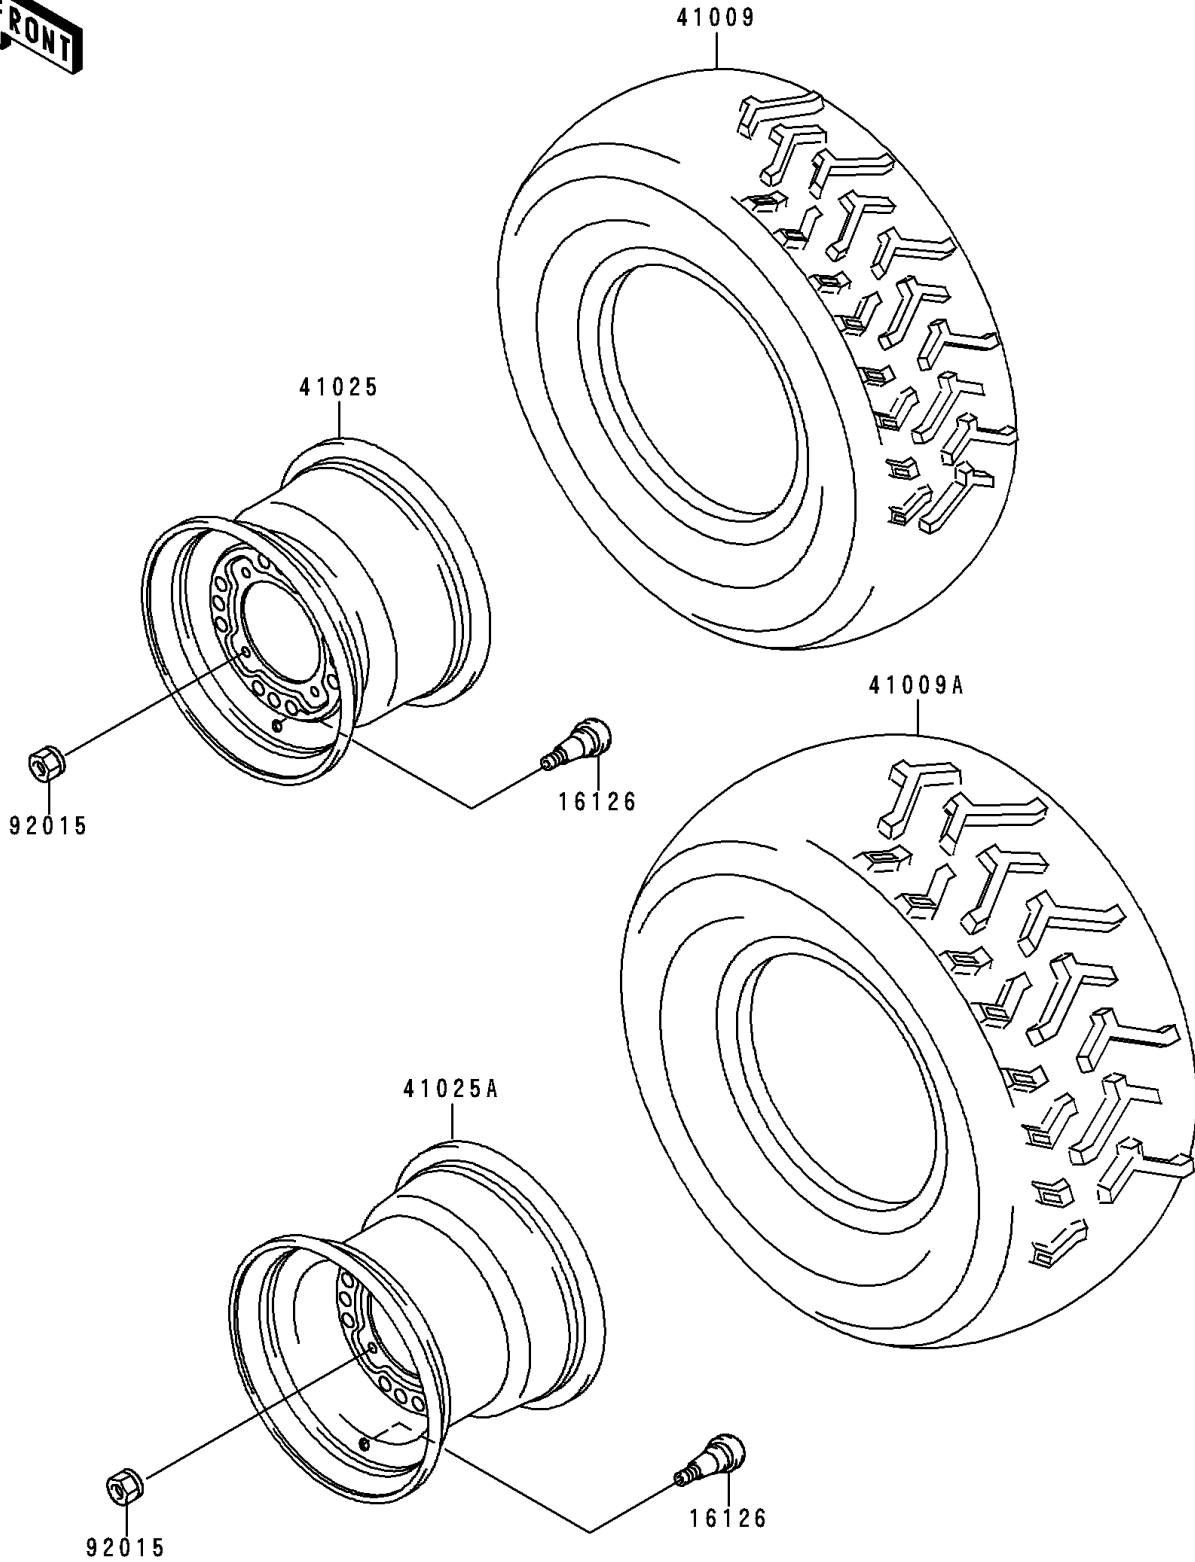

# 1998 Prairie 400 PARTS DIAGRAM

Wheels/Tires

F2210

# 1998 Prairie 400 PARTS LIST

## Wheels/Tires

ITEM NAME	PART NUMBER	QUANTITY
VALVE (Ref # 16126)	16126-4001	4
TIRE,FR,AT25X8-12,KT121A(D) (Ref # 41009)	41009-1117	2
TIRE,RR,AT25X11-10,KT125(D) (Ref # 41009A)	41009-1118	2
RIM,FR,12X6.0,SILVER (Ref # 41025)	41025-1313-5A	2
RIM,RR,10X8.5,SILVER (Ref # 41025A)	41025-1314-5A	2
NUT,LOCK,10MM (Ref # 92015)	92015-1808	16