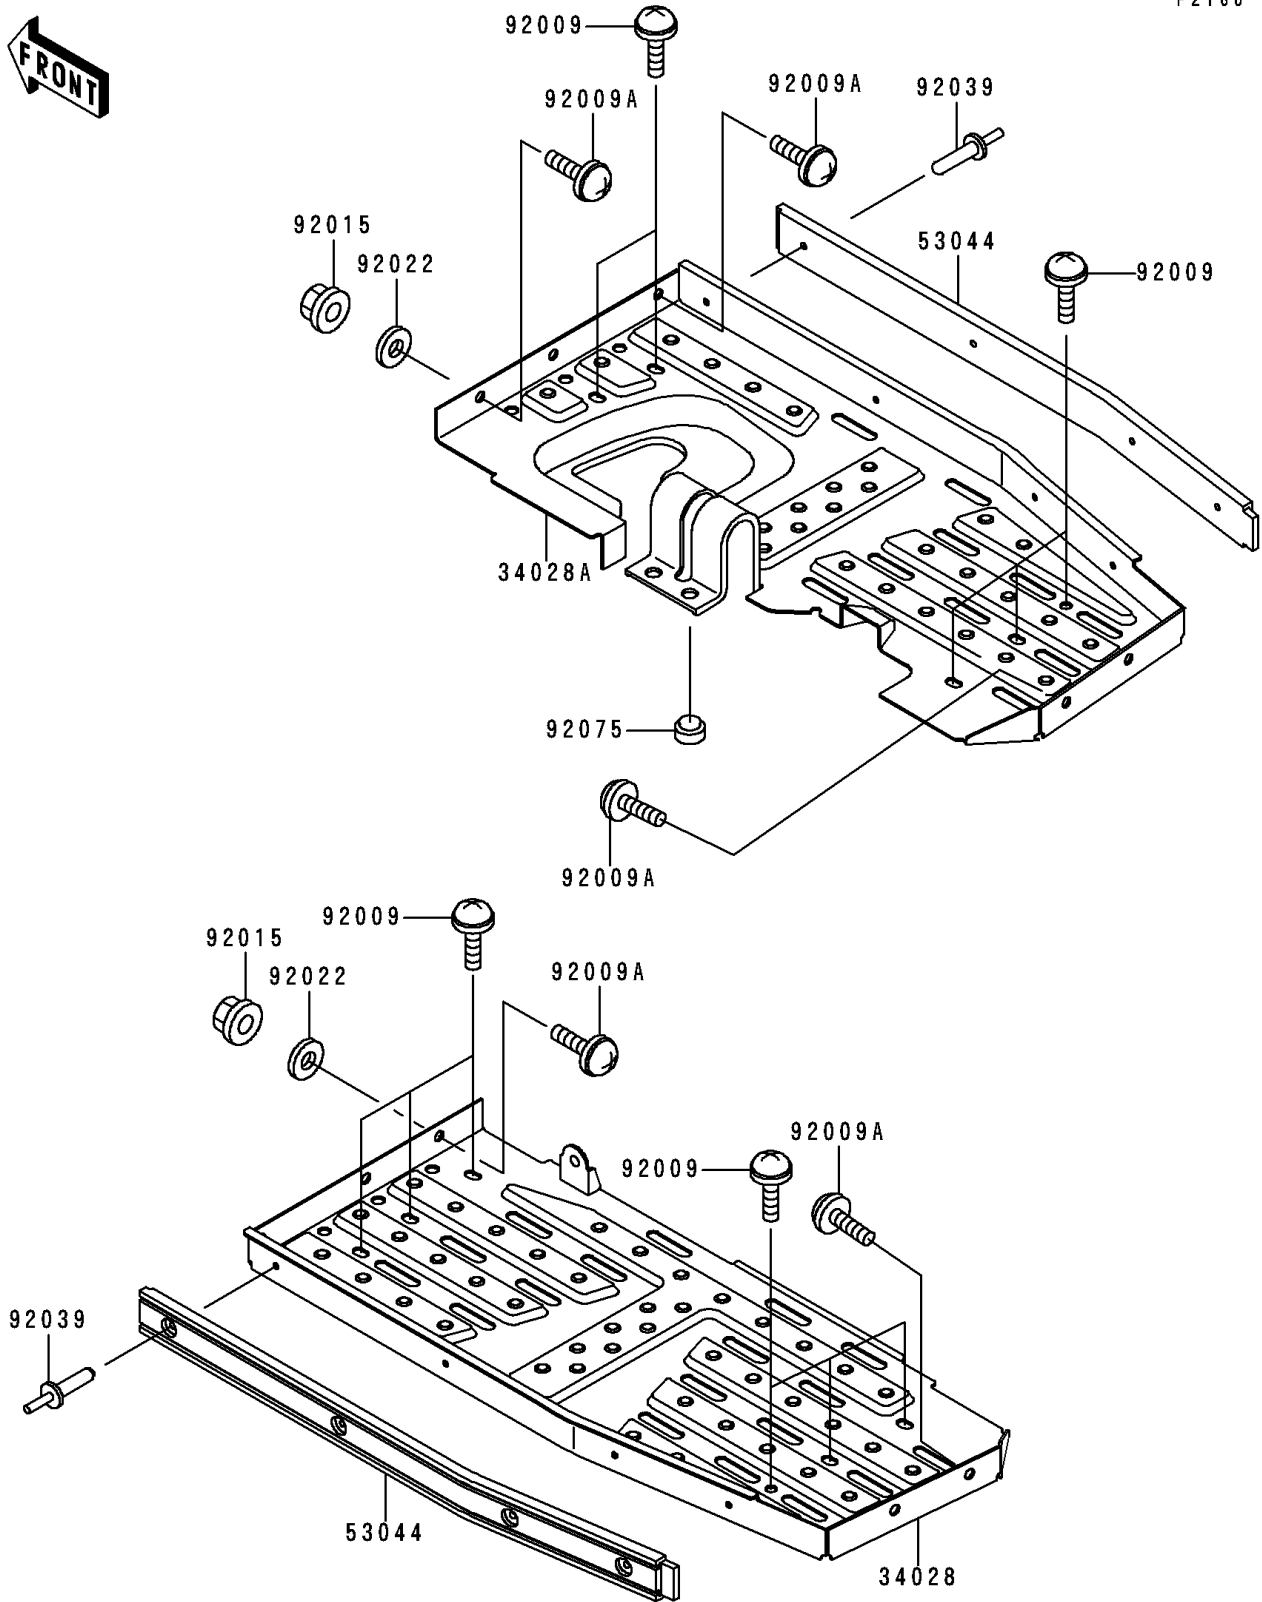

# 1998 Prairie 400 PARTS DIAGRAM

Footrests

F 2160

# 1998 Prairie 400 PARTS LIST

## Footrests

ITEM NAME	PART NUMBER	QUANTITY
STEP,FOOT BOARD,LH (Ref # 34028)	34028-1454	1
STEP,FOOT BOARD,RH (Ref # 34028A)	34028-1455	1
TRIM,FOOT BOARD (Ref # 53044)	53044-1293	2
SCREW (Ref # 92009)	92009-1166	11
SCREW,6X16 (Ref # 92009A)	92009-1621	10
NUT,LOCK,FLANGED,6MM (Ref # 92015)	92015-1675	2
WASHER,6.5X16X1.0 (Ref # 92022)	92022-1093	2
RIVET (Ref # 92039)	92039-1150	8
DAMPER (Ref # 92075)	92075-1598	2