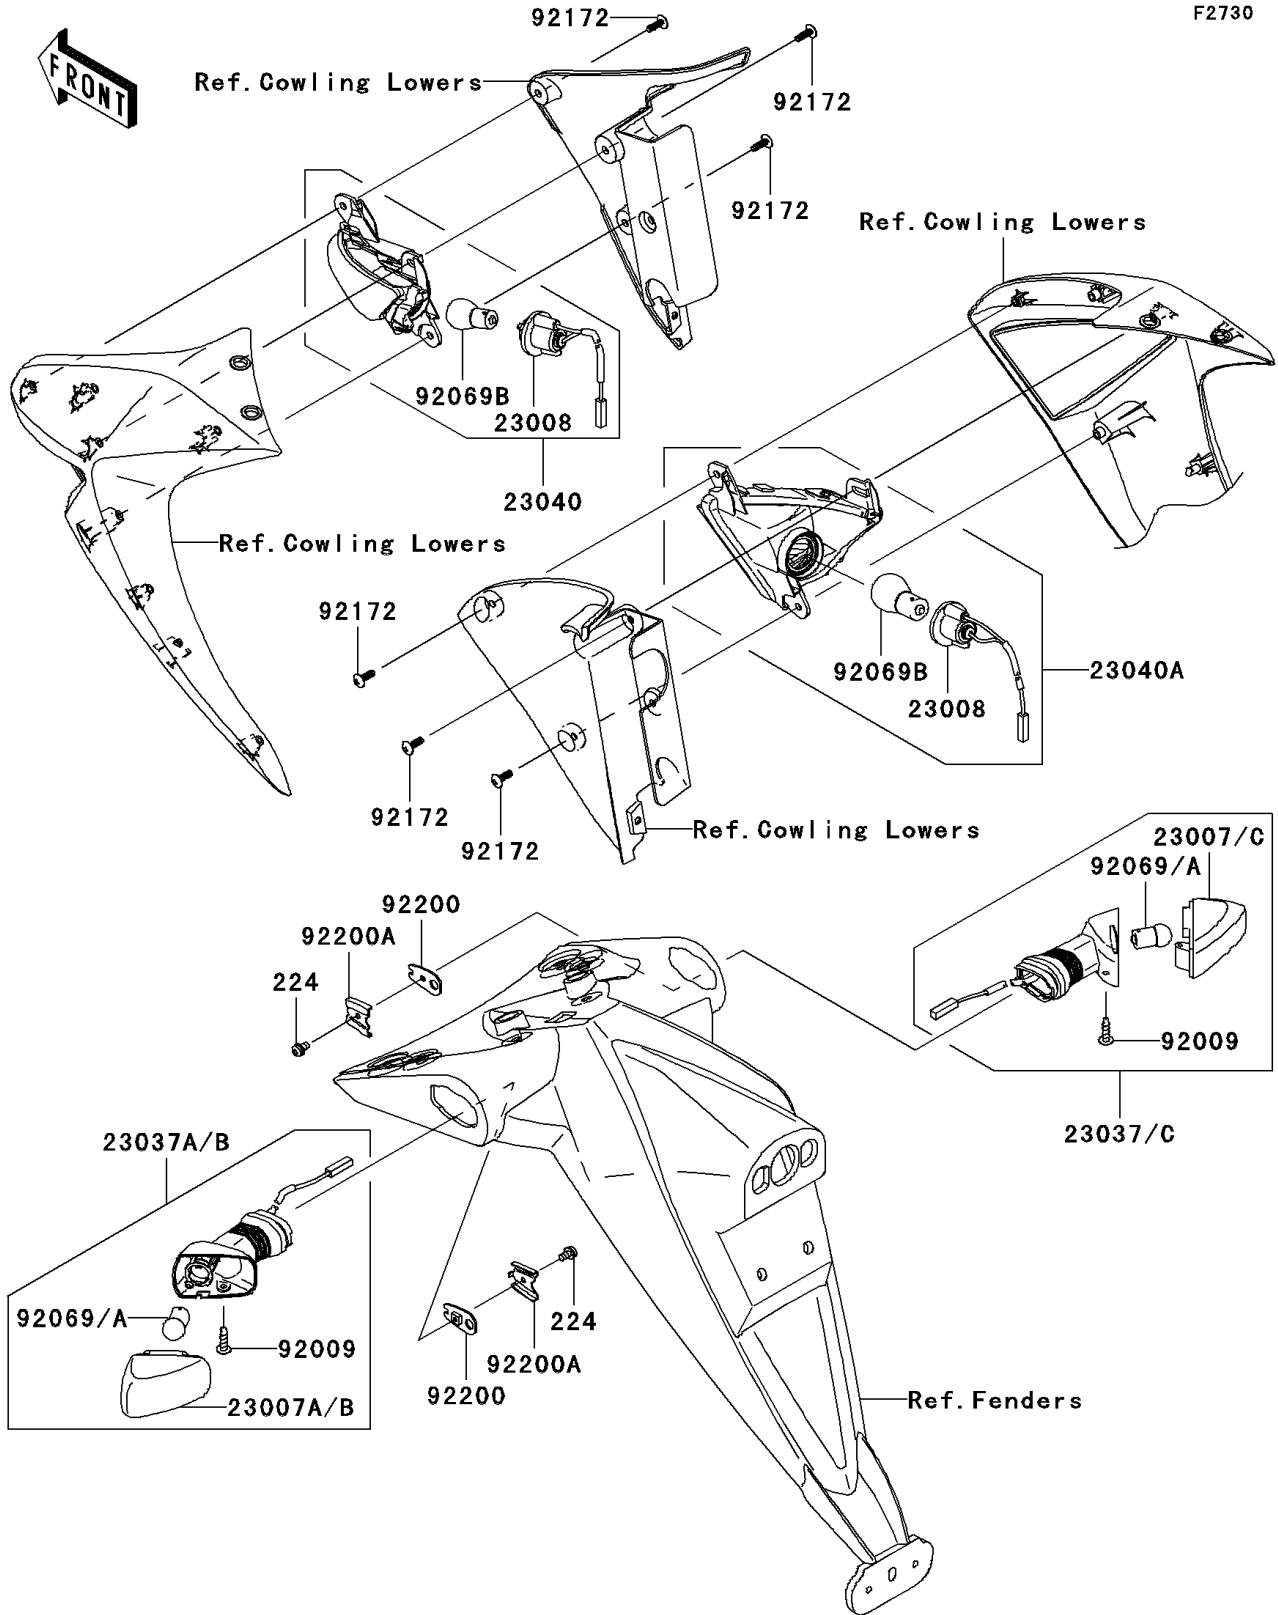

2008 Z1000 PARTS DIAGRAM

Turn Signals

2008 Z1000 PARTS LIST

Turn Signals

ITEM NAME	PART NUMBER	QUANTITY
SCREW-PAN-WP-CROS,4X8 (Ref # 224)	224C0408	2
LENS-COMP,SIGNAL LAMP,RR,LH (Ref # 23007B)	23007-0102	1
LENS-COMP,SIGNAL LAMP,RR,RH (Ref # 23007C)	23007-0103	1
SOCKET-ASSY,SIGNAL LAMP,FR (Ref # 23008)	23008-0044	2
LAMP-ASSY-SIGNAL,RR,LH (Ref # 23037B)	23037-0129	1
LAMP-ASSY-SIGNAL,RR,RH (Ref # 23037C)	23037-0130	1
LAMP-SIGNAL,FR,LH (Ref # 23040)	23040-0057	1
LAMP-SIGNAL,FR,RH (Ref # 23040A)	23040-0058	1
SCREW,4X16,BLACK (Ref # 92009)	92009-1158	2
BULB,12V 10W (Ref # 92069A)	92069-0020	2
BULB,12V 21W (Ref # 92069B)	92069-1125	2
SCREW,TAPPING,5X16 (Ref # 92172)	92172-0175	6
WASHER,SIGNAL LAMP (Ref # 92200)	92200-0164	2
WASHER,SIGNAL LAMP (Ref # 92200A)	92200-0165	2