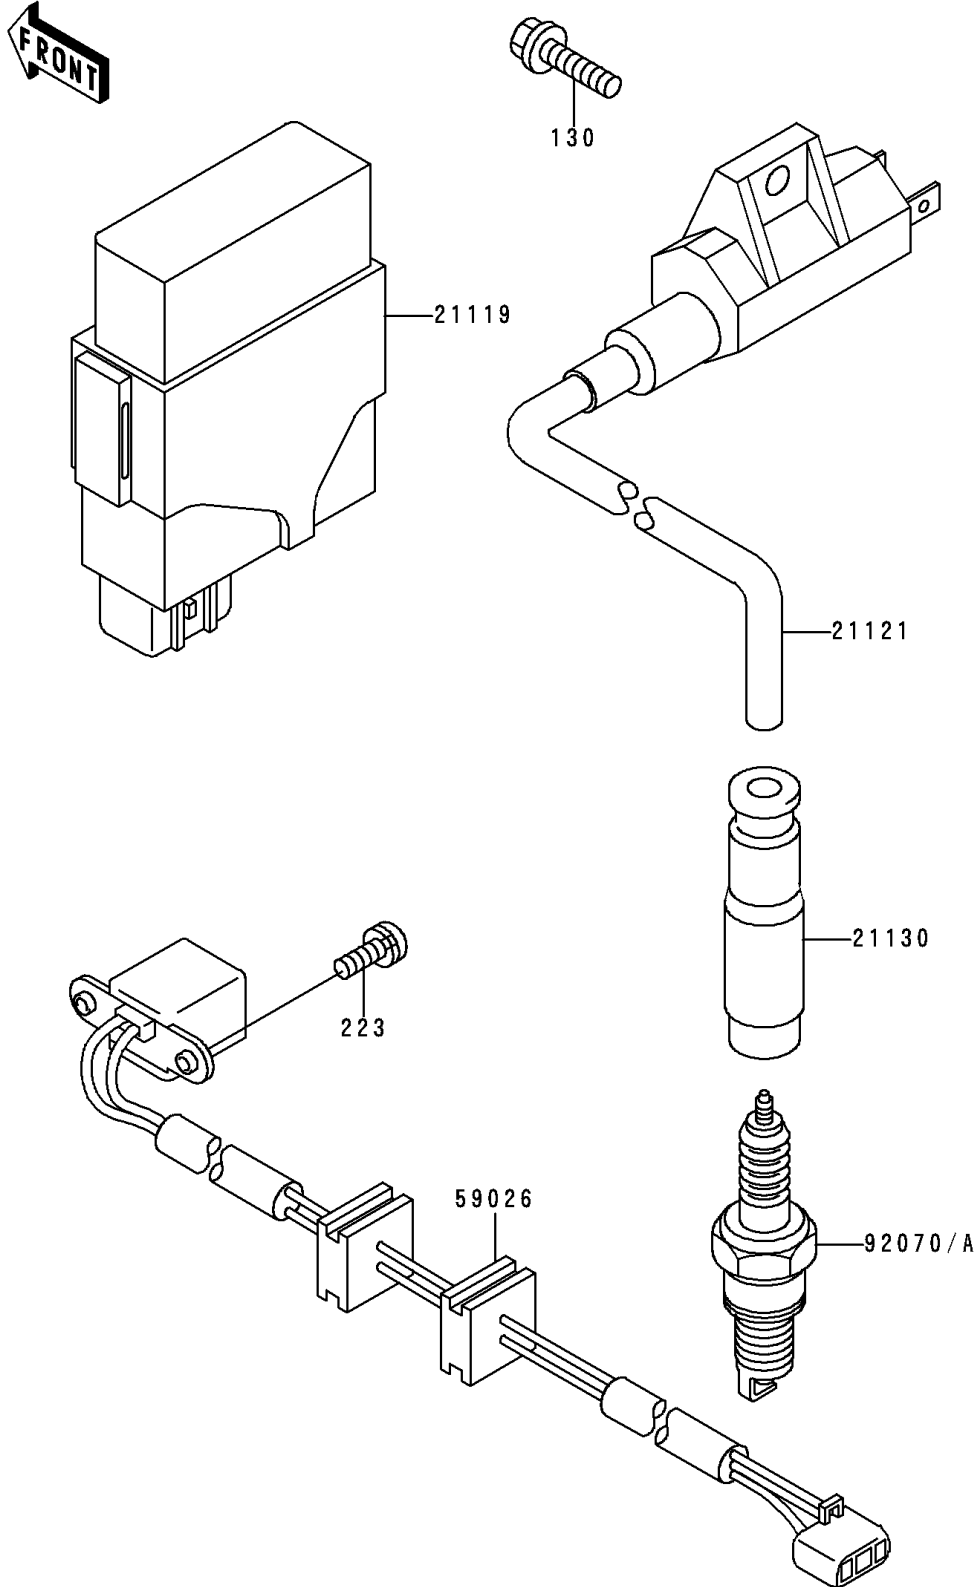

1998 Prairie 400 PARTS DIAGRAM

Ignition System

E 1830

1998 Prairie 400 PARTS LIST

Ignition System

ITEM NAME	PART NUMBER	QUANTITY
BOLT-FLANGED (Ref # 130)	130D0616	1
SCREW-PAN-WS-CROS (Ref # 223)	223B0514	2
IGNITER (Ref # 21119)	21119-1467	1
COIL-IGNITION (Ref # 21121)	21121-1160	1
CAP-SPARK PLUG (Ref # 21130)	21130-1071	1
COIL-PULSING (Ref # 59026)	59026-1110	1
PLUG-SPARK,DPR8EA-9(NGK) (Ref # 92070)	92070-1065	1
PLUG-SPARK,DP8EA-9(NGK) (Ref # 92070A)	92070-1066	1