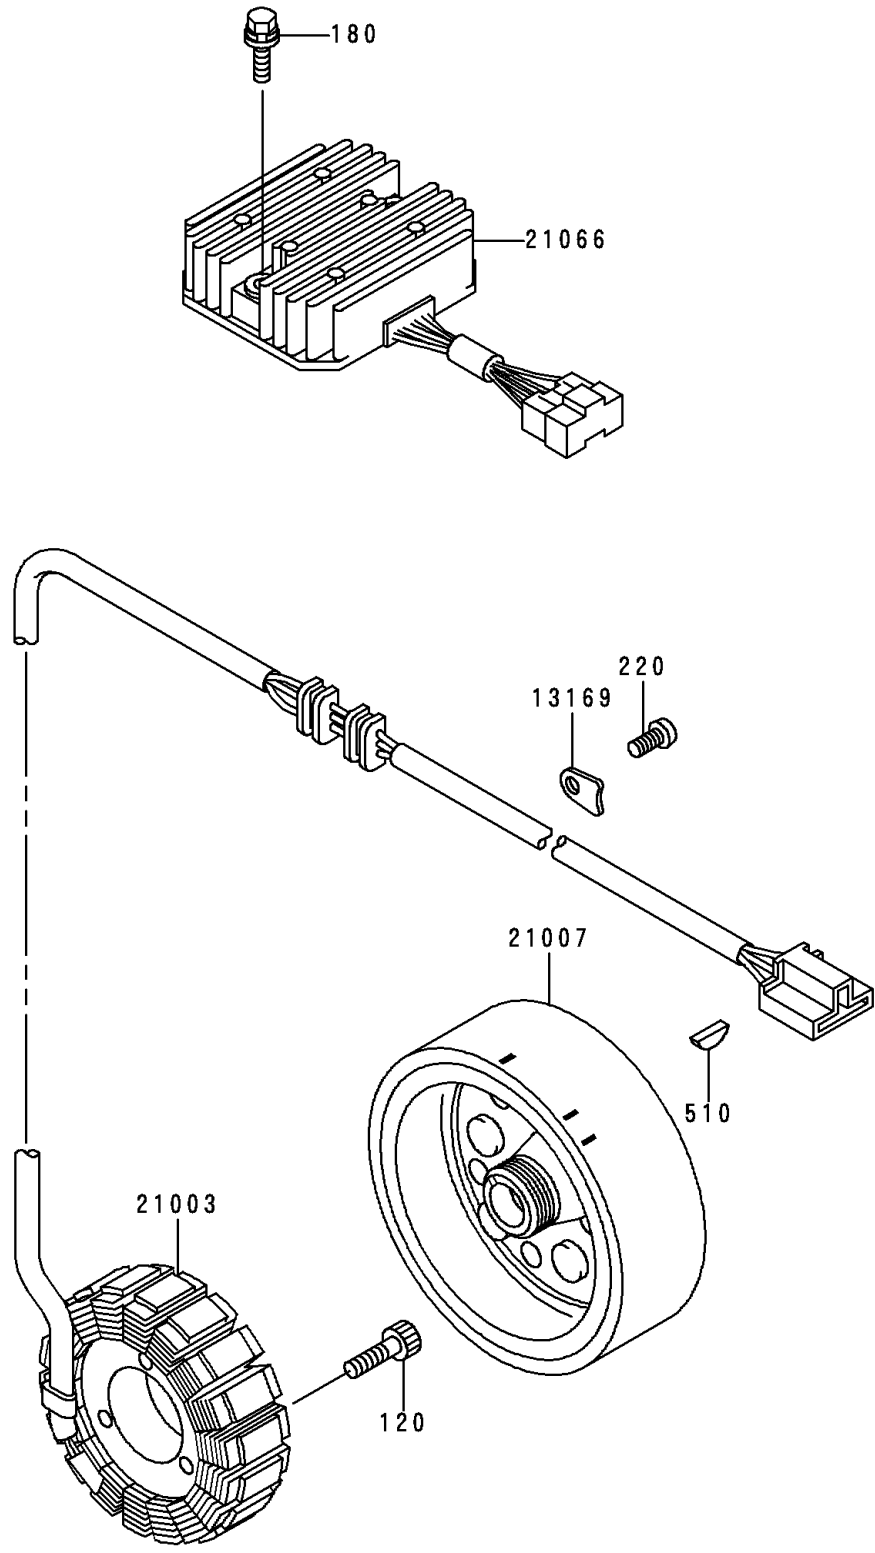

1998 Prairie 400 PARTS DIAGRAM

Generator

E1810

1998 Prairie 400 PARTS LIST

Generator

| ITEM NAME | PART NUMBER | QUANTITY |
|---------------------------------|-------------|----------|
| BOLT-SOCKET,6X30 (Ref # 120) | 120P0630 | 3 |
| BOLT-UPSET-WS (Ref # 180) | 180D0630 | 2 |
| SCREW-PAN-CROS,6X10 (Ref # 220) | 220B0610 | 1 |
| KEY-WOODRUFF (Ref # 510) | 510A4200 | 1 |
| PLATE,HARNESS (Ref # 13169) | 13169-1788 | 1 |
| STATOR (Ref # 21003) | 21003-1300 | 1 |
| ROTOR,GENERATOR (Ref # 21007) | 21007-1306 | 1 |
| REGULATOR-VOLTAGE (Ref # 21066) | 21066-1078 | 1 |