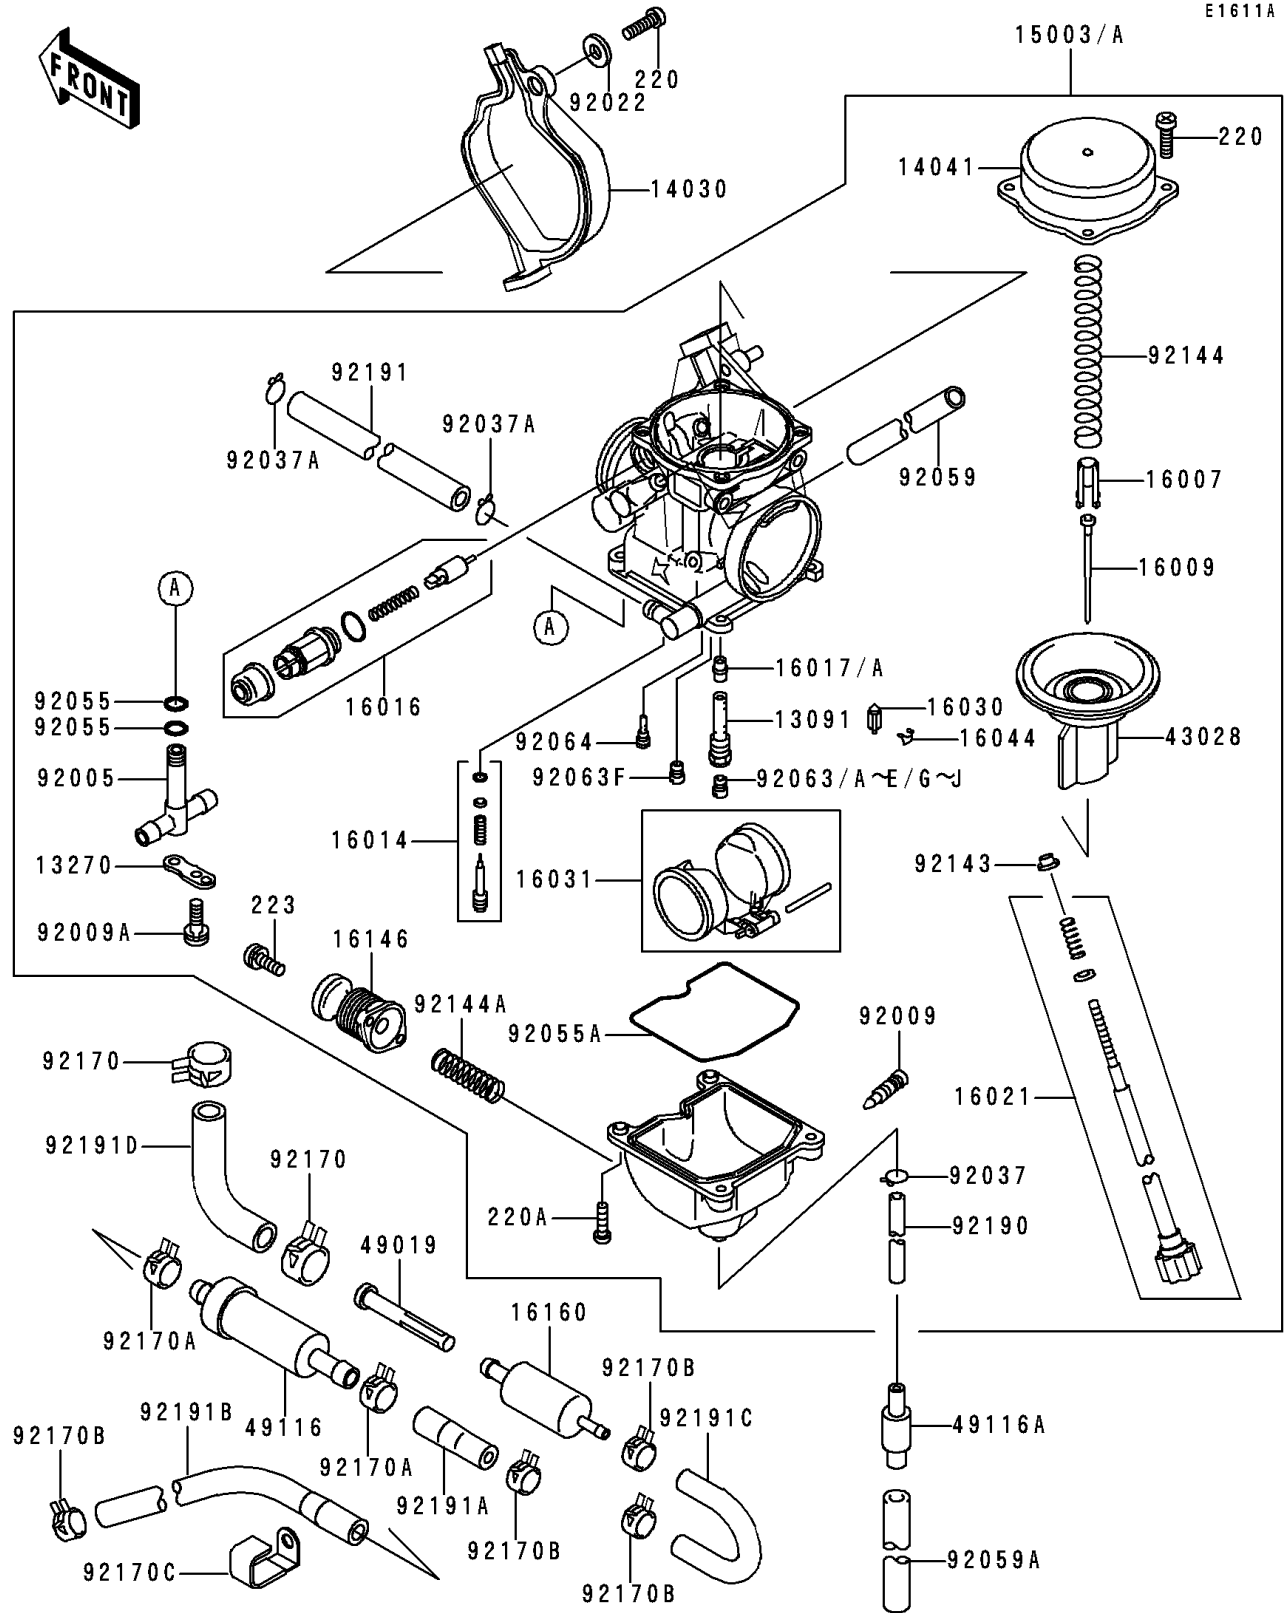

1998 Prairie 400 PARTS DIAGRAM

Carburetor(VF400AE520628-)

1998 Prairie 400 PARTS LIST

Carburetor(VF400AE520628-)

ITEM NAME	PART NUMBER	QUANTITY
HOLDER,NEEDLE JET (Ref # 13091)	13091-1259	1
PLATE,FITTING STAY (Ref # 13270)	13270-1063	1
COVER-CARBURETOR (Ref # 14030)	14030-1054	1
COVER-COMP,MIXING,INSIDE (Ref # 14041)	14041-1061	1
SEAT-SPRING,VALVE (Ref # 16007)	16007-1134	1
NEEDLE-JET,N3RC (Ref # 16009)	16009-1928	1
SCREW-PILOT AIR (Ref # 16014)	16014-1080	1
PLUNGER,STARTER (Ref # 16016)	16016-1101	1
SCREW-THROTTLE STOP (Ref # 16021)	16021-1213	1
VALVE-FLOAT (Ref # 16030)	16030-1007	1
FLOAT (Ref # 16031)	16031-1077	1
CLAMP,FLOAT VALVE (Ref # 16044)	16044-007	1
COVER-ASSY,PUMP (Ref # 16146)	16146-1129	1
DIAPHRAGM,VALVE (Ref # 43028)	43028-1081	1
VALVE-ASSY (Ref # 49116A)	49116-1126	1
FITTING (Ref # 92005)	92005-1235	1
SCREW,DRAIN,M6X0.75 (Ref # 92009)	92009-1551	1
SCREW (Ref # 92009A)	92009-1713	1
WASHER,5.2X13X1 (Ref # 92022)	92022-1380	1
CLAMP,TUBE (Ref # 92037)	92037-1201	1
CLAMP,TUBE (Ref # 92037A)	92037-1531	2
RING-O,4.5X1.5 (Ref # 92055)	92055-1427	2
RING-O,FLOAT CHAMBER (Ref # 92055A)	92055-1518	1
TUBE,6.5X9.5X260 (Ref # 92059)	92059-1598	1
TUBE,7X10X100 (Ref # 92059A)	92059-1736	1
JET-MAIN,#140 (Ref # 92063)	92063-1013	1
JET-MAIN,#135 (Ref # 92063A)	92063-1014	1
JET-MAIN,#138 (Ref # 92063B)	92063-1015	1
JET-MAIN,#142 (Ref # 92063C)	92063-1016	1