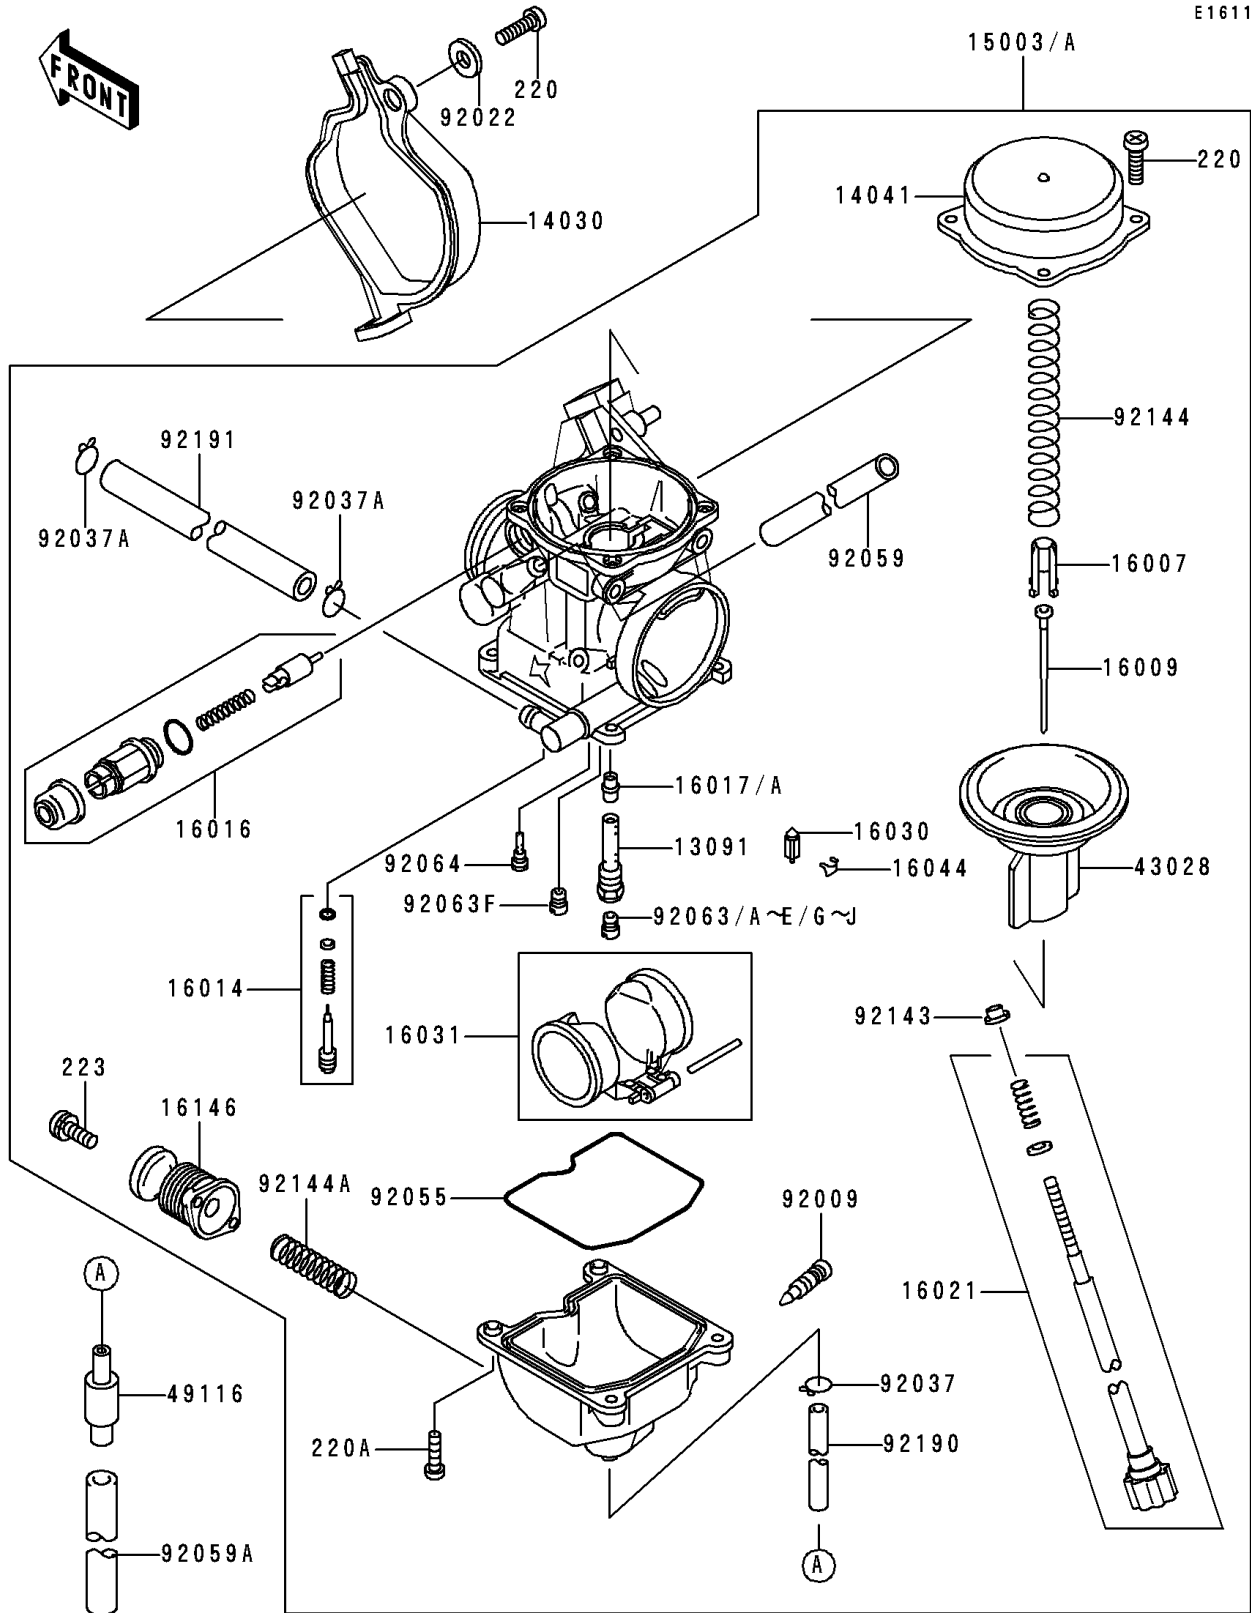

1998 Prairie 400 PARTS DIAGRAM

Carburetor(-VF400AE520627)

E1611

1998 Prairie 400 PARTS LIST

Carburetor(-VF400AE520627)

ITEM NAME	PART NUMBER	QUANTITY
HOLDER,NEEDLE JET (Ref # 13091)	13091-1259	1
COVER-CARBURETOR (Ref # 14030)	14030-1054	1
COVER-COMP,MIXING,INSIDE (Ref # 14041)	14041-1061	1
SEAT-SPRING,VALVE (Ref # 16007)	16007-1134	1
NEEDLE-JET,N3RC (Ref # 16009)	16009-1928	1
SCREW-PILOT AIR (Ref # 16014)	16014-1080	1
PLUNGER,STARTER (Ref # 16016)	16016-1101	1
SCREW-THROTTLE STOP (Ref # 16021)	16021-1213	1
VALVE-FLOAT (Ref # 16030)	16030-1007	1
FLOAT (Ref # 16031)	16031-1077	1
CLAMP,FLOAT VALVE (Ref # 16044)	16044-007	1
COVER-ASSY,PUMP (Ref # 16146)	16146-1129	1
DIAPHRAGM,VALVE (Ref # 43028)	43028-1081	1
VALVE-ASSY (Ref # 49116)	49116-1126	1
SCREW,DRAIN,M6X0.75 (Ref # 92009)	92009-1551	1
WASHER,5.2X13X1 (Ref # 92022)	92022-1380	1
CLAMP,TUBE (Ref # 92037)	92037-1201	1
CLAMP,TUBE (Ref # 92037A)	92037-1531	2
RING-O,FLOAT CHAMBER (Ref # 92055)	92055-1518	1
TUBE,6.5X9.5X260 (Ref # 92059)	92059-1598	1
TUBE,7X10X100 (Ref # 92059A)	92059-1736	1
JET-MAIN,#140 (Ref # 92063)	92063-1013	1
JET-MAIN,#135 (Ref # 92063A)	92063-1014	1
JET-MAIN,#138 (Ref # 92063B)	92063-1015	1
JET-MAIN,#142 (Ref # 92063C)	92063-1016	1
JET-MAIN,#145 (Ref # 92063E)	92063-1017	1
SCREW-PAN-CROS (Ref # 220)	220B0408	5
SCREW-PAN-CROS (Ref # 220A)	220D0414	4
SCREW-PAN-WS-CROS (Ref # 223)	223C0412	2