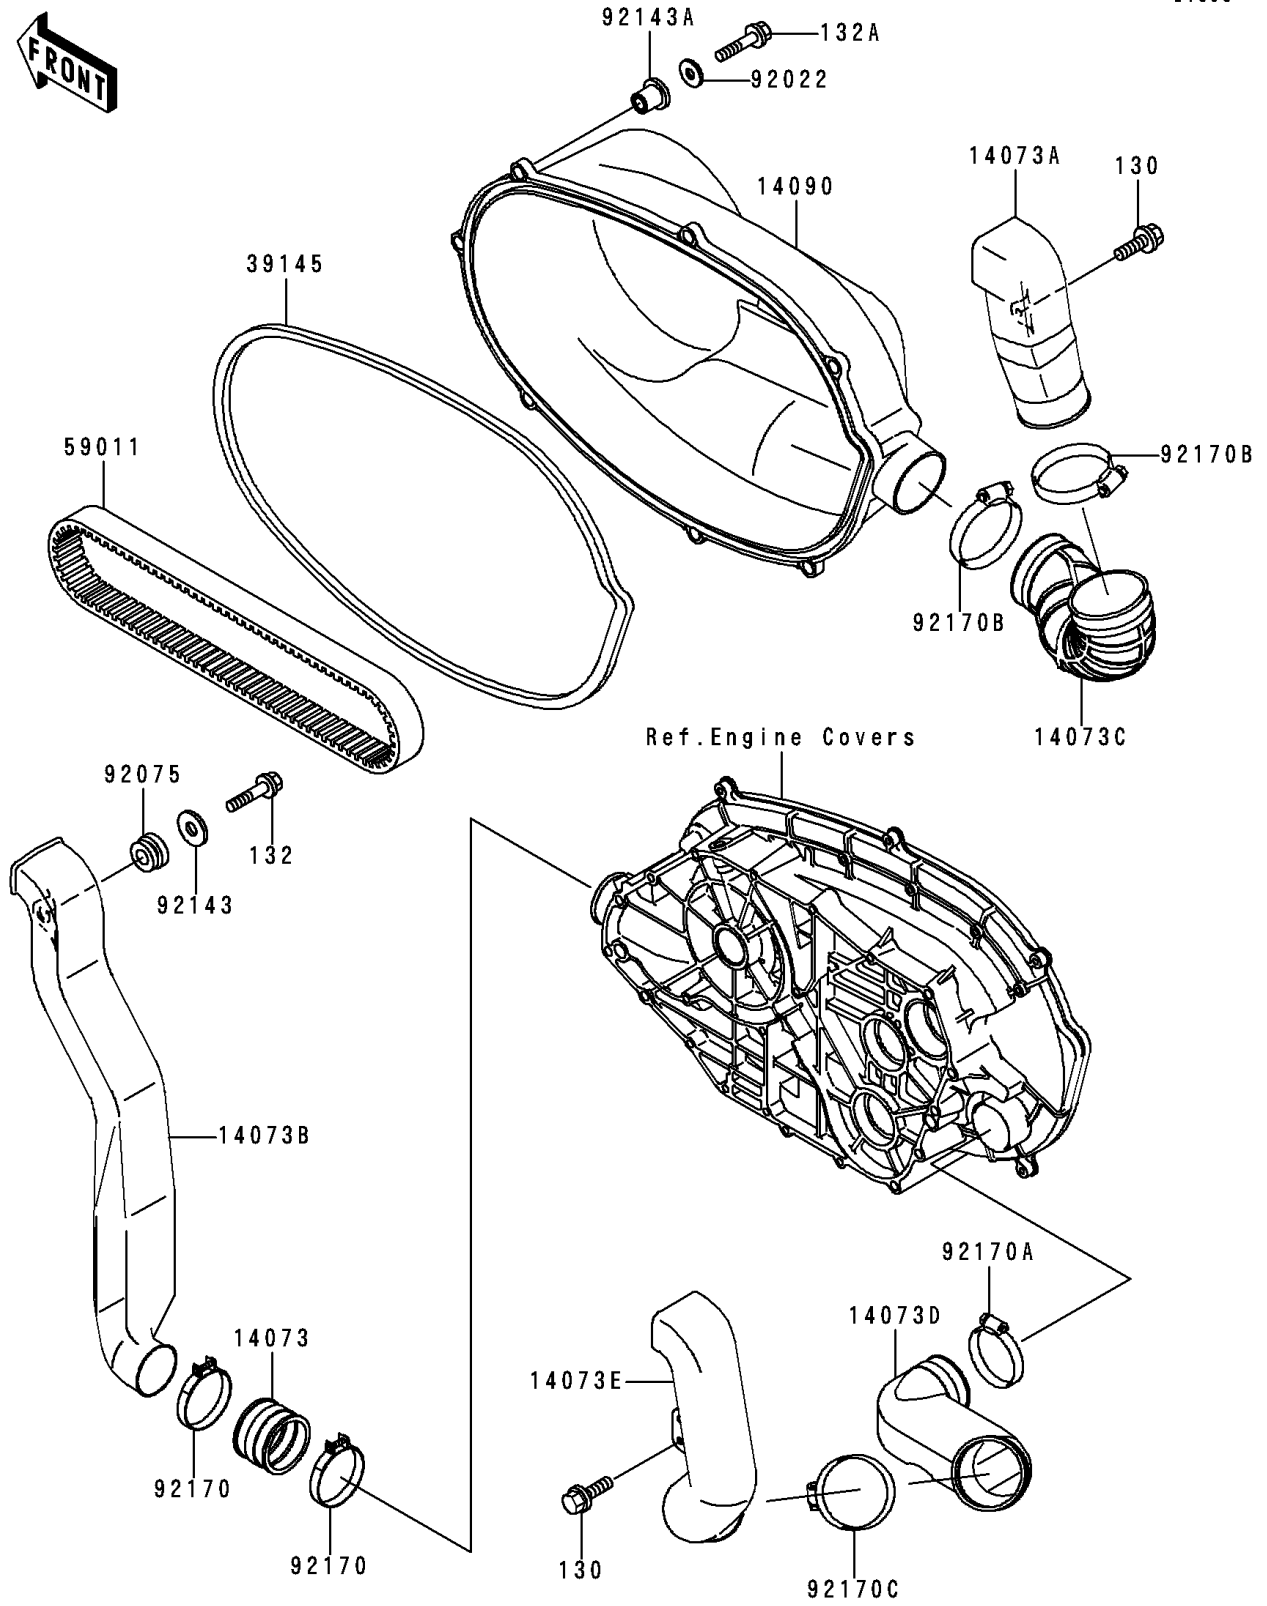

# 1998 Prairie 400 PARTS DIAGRAM

## Converter Cover/Drive Belt

E1393

# 1998 Prairie 400 PARTS LIST

## Converter Cover/Drive Belt

ITEM NAME	PART NUMBER	QUANTITY
BOLT-FLANGED (Ref # 130)	130J0612	3
BOLT-FLANGED-SMALL (Ref # 132)	132G0625	1
BOLT-FLANGED-SMALL (Ref # 132A)	132J0630	7
DUCT (Ref # 14073)	14073-1324	1
DUCT,SNORKEL,EX (Ref # 14073A)	14073-1678	1
DUCT,SNORKEL,IN (Ref # 14073B)	14073-1679	1
DUCT,SNORKEL,EX (Ref # 14073C)	14073-1680	1
DUCT,SNORKEL,EX (Ref # 14073D)	14073-1683	1
DUCT,SNORKEL,EX (Ref # 14073E)	14073-1684	1
COVER,BELT CONVERTER (Ref # 14090)	14090-1760	1
TRIM-SEAL (Ref # 39145)	39145-1100	1
BELT,CONVERTER (Ref # 59011)	59011-1060	1
WASHER,7X18X1.2 (Ref # 92022)	92022-1545	7
DAMPER,RUBBER (Ref # 92075)	92075-1123	1
COLLAR (Ref # 92143)	92143-1353	1
COLLAR (Ref # 92143A)	92143-1888	7
CLAMP (Ref # 92170)	92170-1448	2
CLAMP (Ref # 92170A)	92170-1674	1
CLAMP (Ref # 92170B)	92170-1763	2
CLAMP (Ref # 92170C)	92170-1764	1