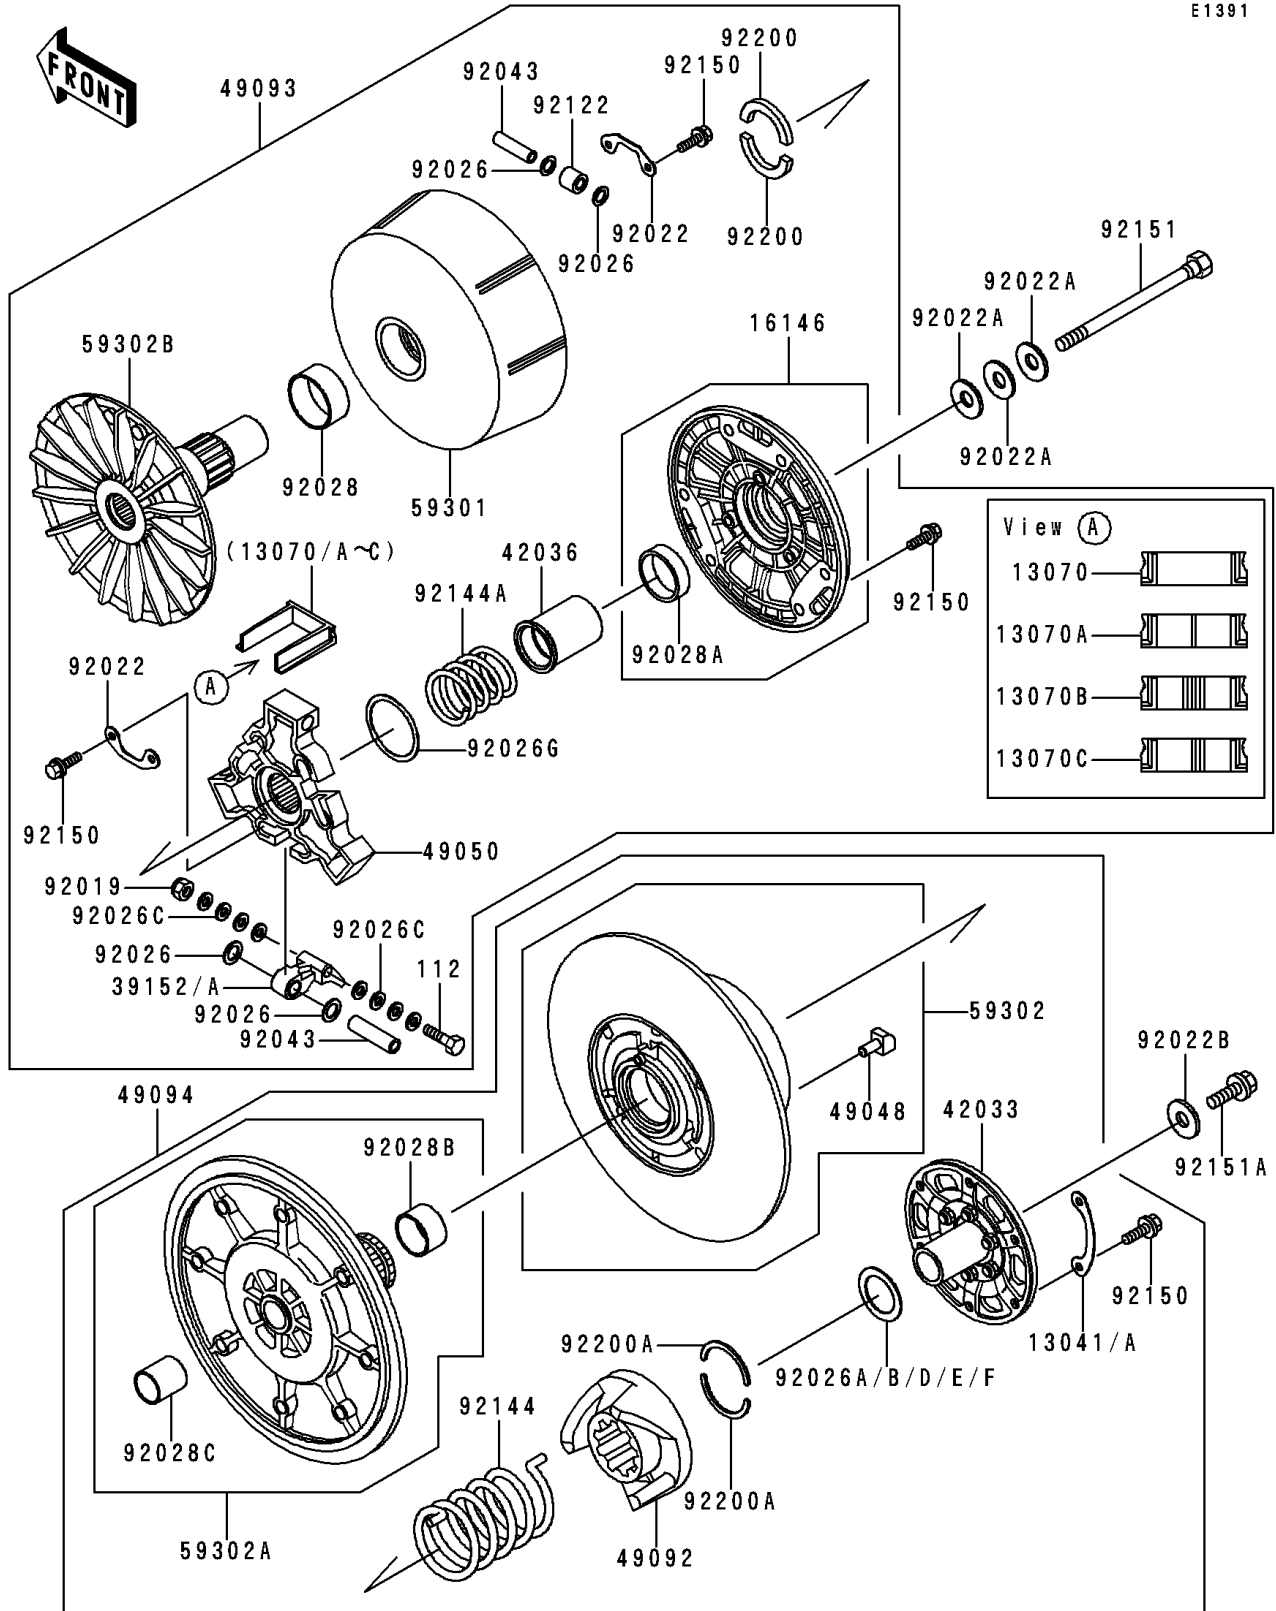

1998 Prairie 400 PARTS DIAGRAM

Drive Converter

E1391