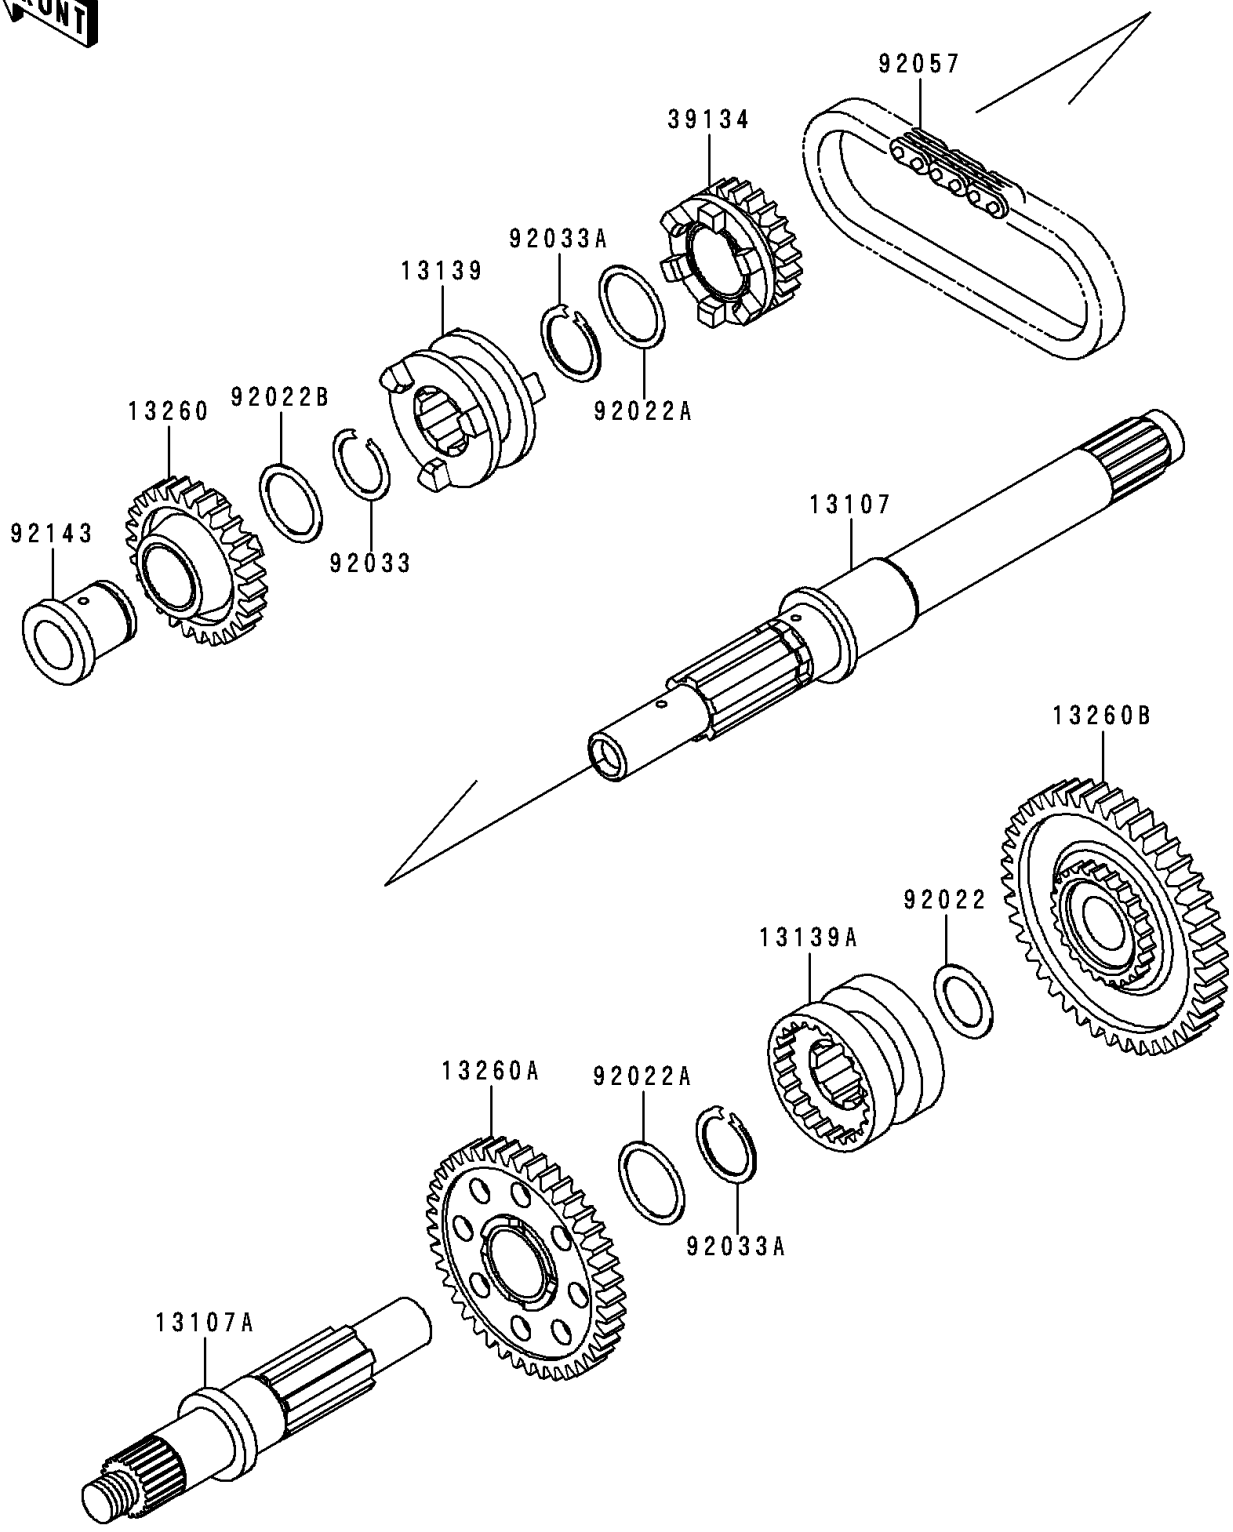

1998 Prairie 400 PARTS DIAGRAM

Transmission

E1361

1998 Prairie 400 PARTS LIST

Transmission

ITEM NAME	PART NUMBER	QUANTITY
SHAFT,INPUT (Ref # 13107)	13107-1361	1
SHAFT,OUTPUT (Ref # 13107A)	13107-1362	1
SHIFTER,FORWARD/REVERSE (Ref # 13139)	13139-1074	1
SHIFTER,HI/LOW (Ref # 13139A)	13139-1076	1
GEAR,INPUT FORWARD,27T (Ref # 13260)	13260-1638	1
GEAR,OUTPUT,41T (Ref # 13260A)	13260-1670	1
GEAR,OUTPUT LOW,42T (Ref # 13260B)	13260-1675	1
SPROCKET-DRIVE,REVERSE,22T (Ref # 39134)	39134-1058	1
WASHER,20.5X30X1,STEEL (Ref # 92022)	92022-112	1
WASHER,28.1X34X1.0 (Ref # 92022A)	92022-1731	2
WASHER,25.3X32X1 (Ref # 92022B)	92022-1800	1
RING-SNAP,24MM (Ref # 92033)	92033-026	1
RING-SNAP,25.9MM (Ref # 92033A)	92033-1037	2
CHAIN,REVERSE,81RH2520 (Ref # 92057)	92057-1421	1
COLLAR,FORWARD GEAR (Ref # 92143)	92143-1899	1