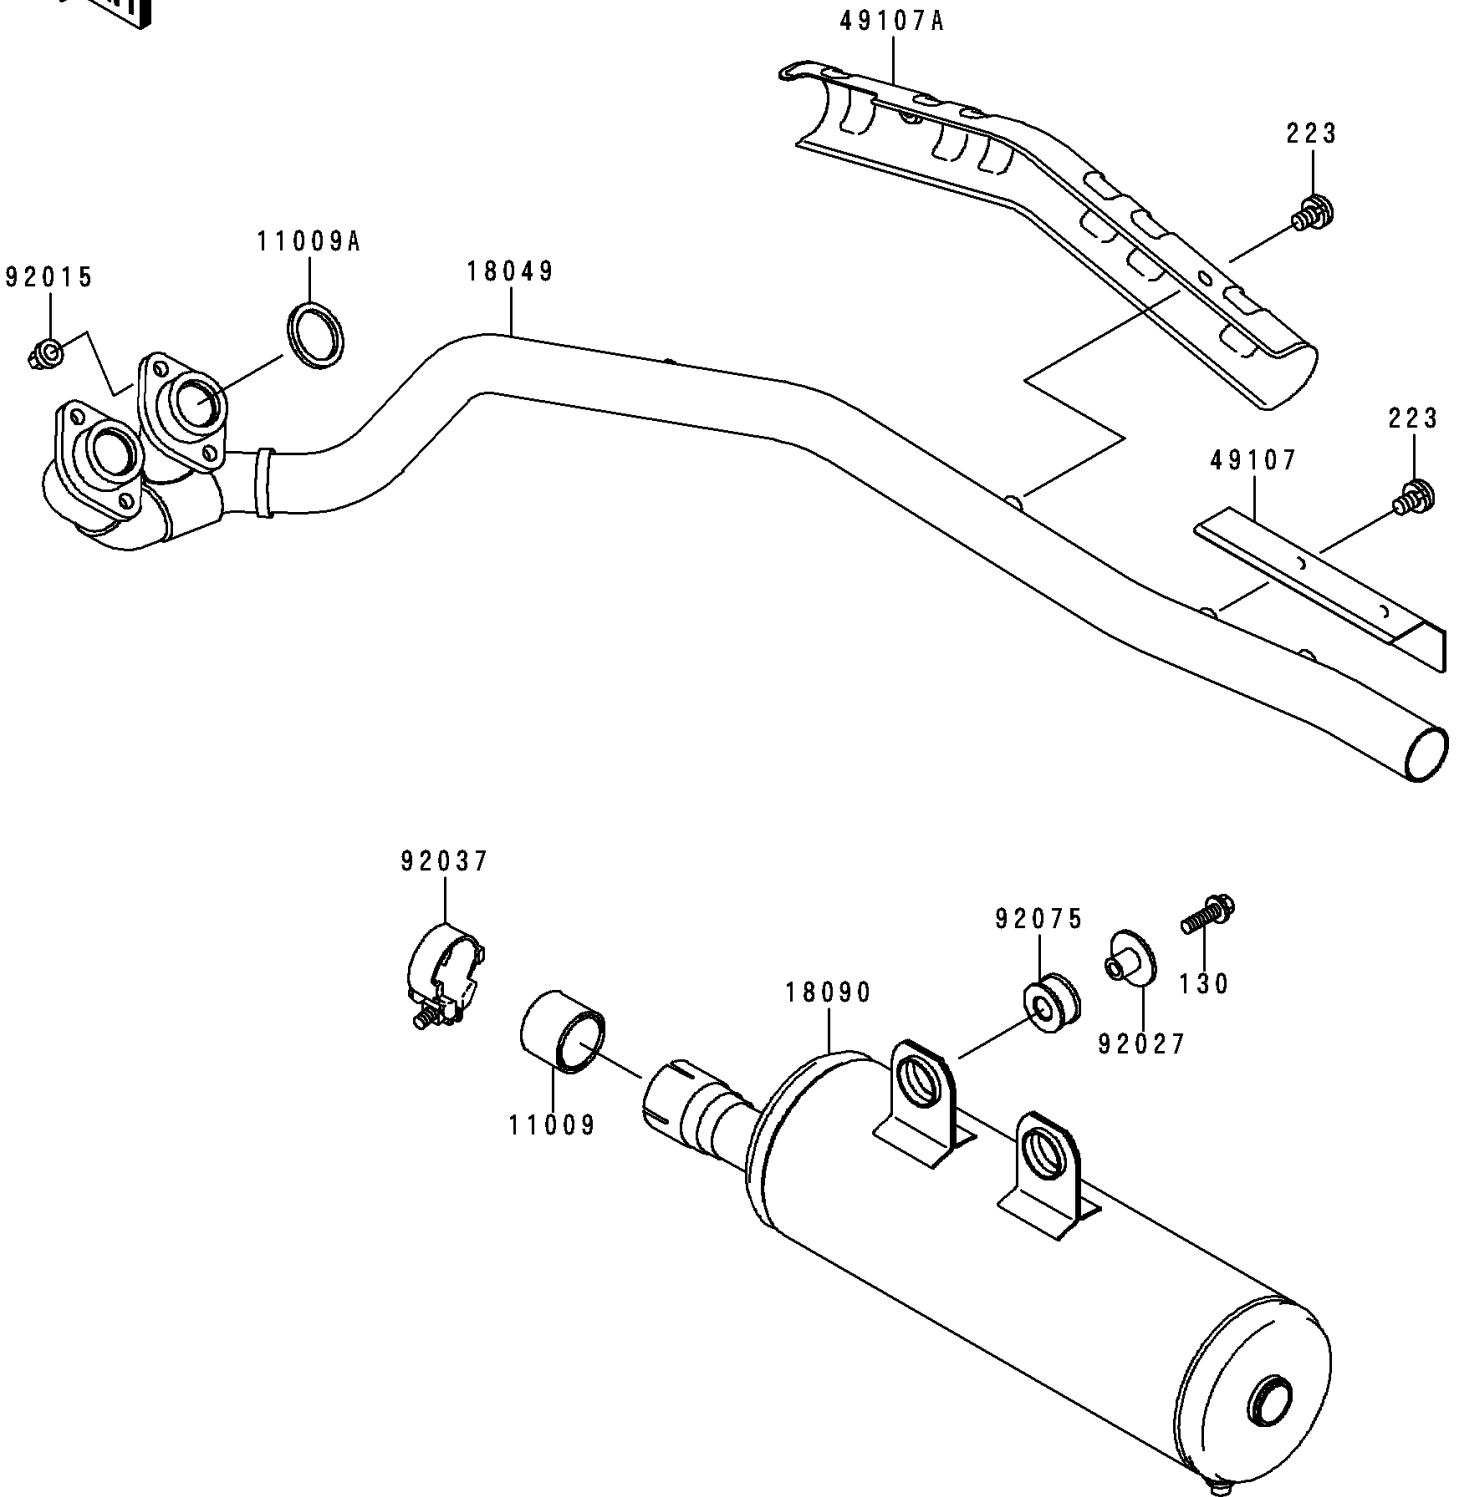

1998 Prairie 400 PARTS DIAGRAM

Muffler(s)

E1140

1998 Prairie 400 PARTS LIST

Muffler(s)

ITEM NAME	PART NUMBER	QUANTITY
BOLT-FLANGED,8X25,BLACK (Ref # 130)	130J0825	2
SCREW-PAN-WS-CROS (Ref # 223)	223C0610	4
GASKET,EXHAUST PIPE CONNECTING (Ref # 11009)	11009-1667	1
GASKET,EXHAUST PIPE HOLDER (Ref # 11009A)	11009-1866	2
PIPE-EXHAUST (Ref # 18049)	18049-1753	1
BODY-COMP-MUFFLER (Ref # 18090)	18090-1525	1
COVER-EXHAUST PIPE (Ref # 49107)	49107-1130	1
COVER-EXHAUST PIPE (Ref # 49107A)	49107-1135	1
NUT,8MM (Ref # 92015)	92015-1402	4
COLLAR,MUFFLER (Ref # 92027)	92027-1981	2
CLAMP,42MM (Ref # 92037)	92037-1349	1
DAMPER,MUFFLER (Ref # 92075)	92075-1809	2