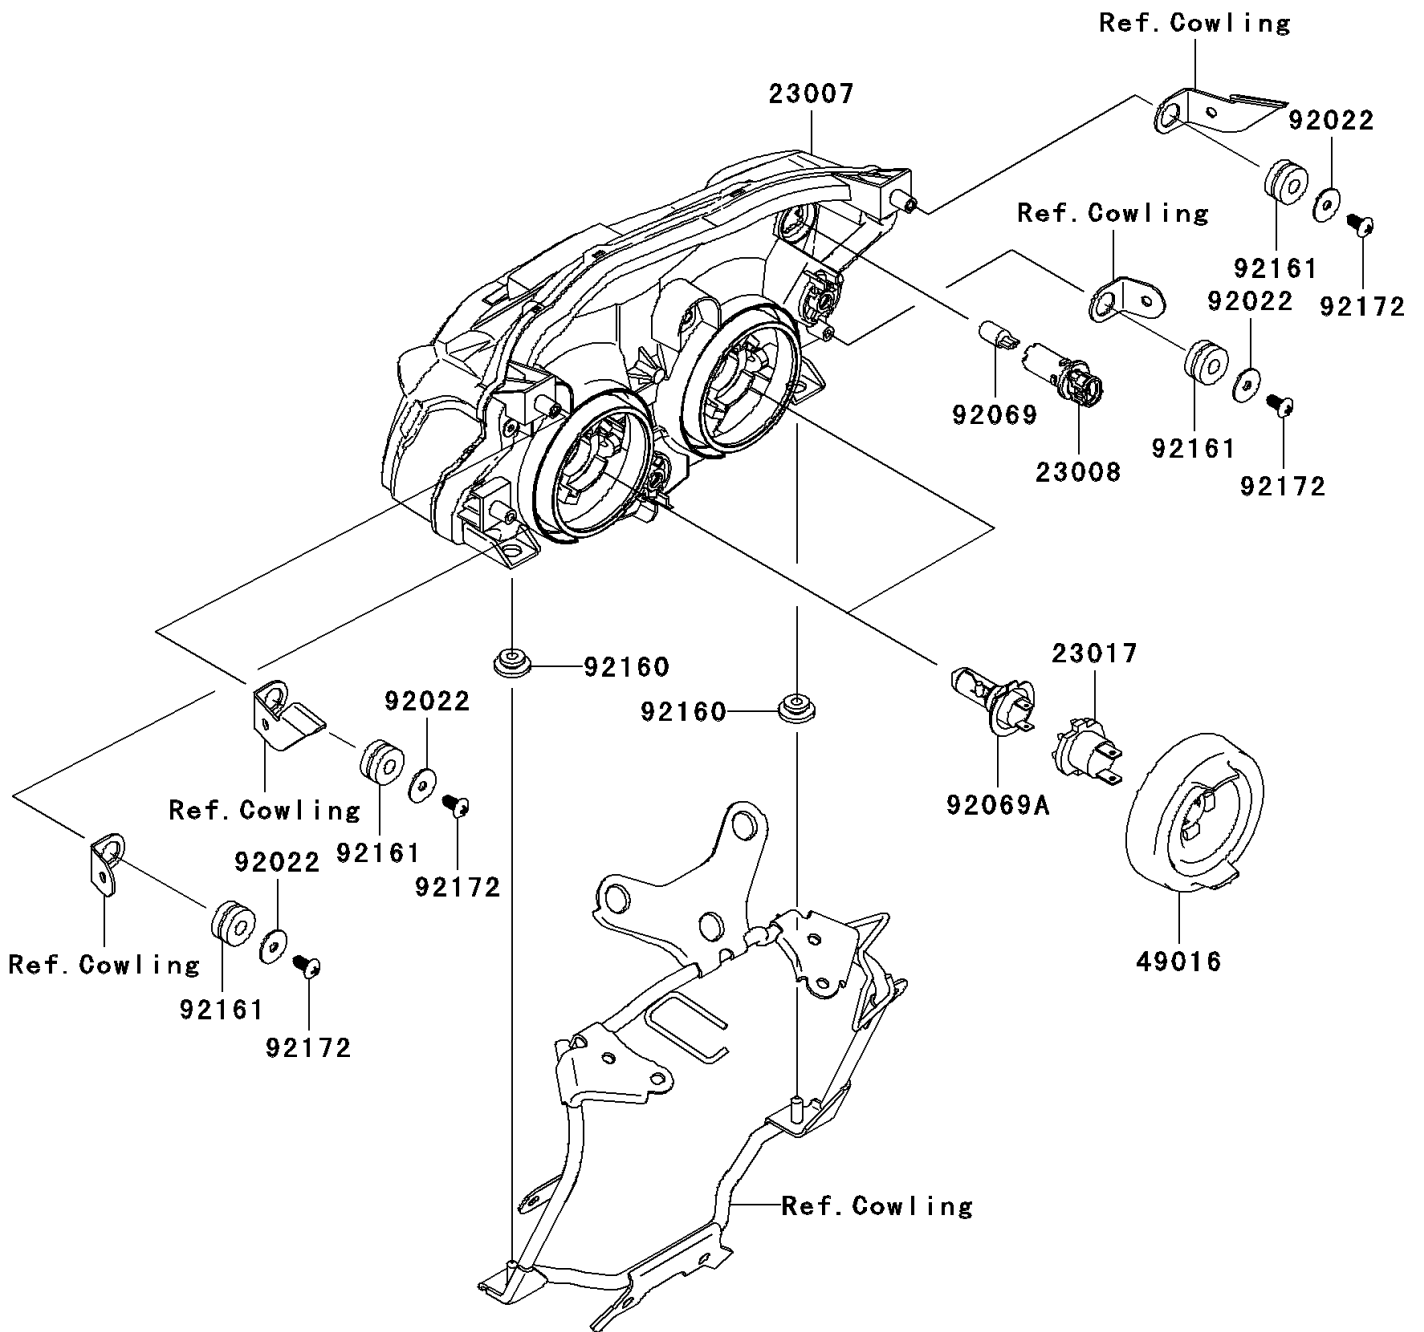

2008 Z1000 PARTS DIAGRAM

Headlight(s)

F2710

2008 Z1000 PARTS LIST

Headlight(s)

ITEM NAME	PART NUMBER	QUANTITY
LENS-COMP,HEAD LAMP (Ref # 23007)	23007-0079	1
SOCKET-ASSY,HEAD LAMP (Ref # 23008)	23008-0063	2
SOCKET,HEAD LAMP (Ref # 23017)	23017-0003	2
COVER-SEAL,HEAD LAMP (Ref # 49016)	49016-0038	2
WASHER,5.5X20X1.2 (Ref # 92022)	92022-1405	4
BULB,12V 5W (Ref # 92069)	92069-1016	2
BULB,12V 55W,H7 (Ref # 92069A)	92069-1126	2
DAMPER (Ref # 92160)	92160-1613	2
DAMPER (Ref # 92161)	92161-0054	4
SCREW,TAPPING,5X14 (Ref # 92172)	92172-0006	4